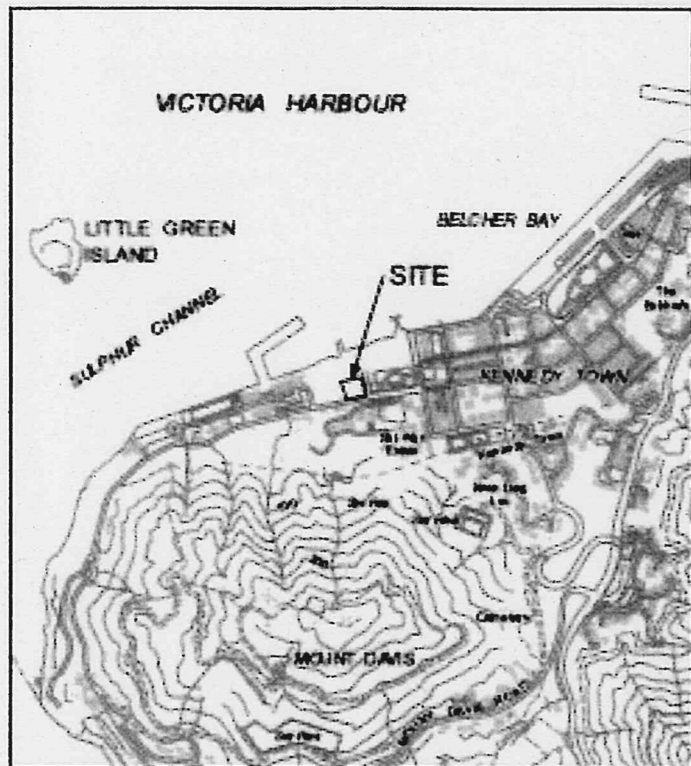

LOCATION

SCALE 1:20 000

COLOURED PINK AREA 2 610 SQUARE METRES (ABOUT)

SCALE 1:1 000

DRAFT

FOR IDENTIFICATION PURPOSES ONLY

District Lands Office, Hong Kong West and South Lands Department

Plan Prepared by District Survey Office, Hong Kong

© Copyright reserved - Hong Kong SAR Government

TENANCY AGREEMENT No. SHX-1398

File No. DLO/HS L/M SHX-1398

Survey Sheet No. 11-SW-6D

Layout Plan No. --

Reference Plan No. --

PLAN No. HKM10480

Date: 19/08/2019