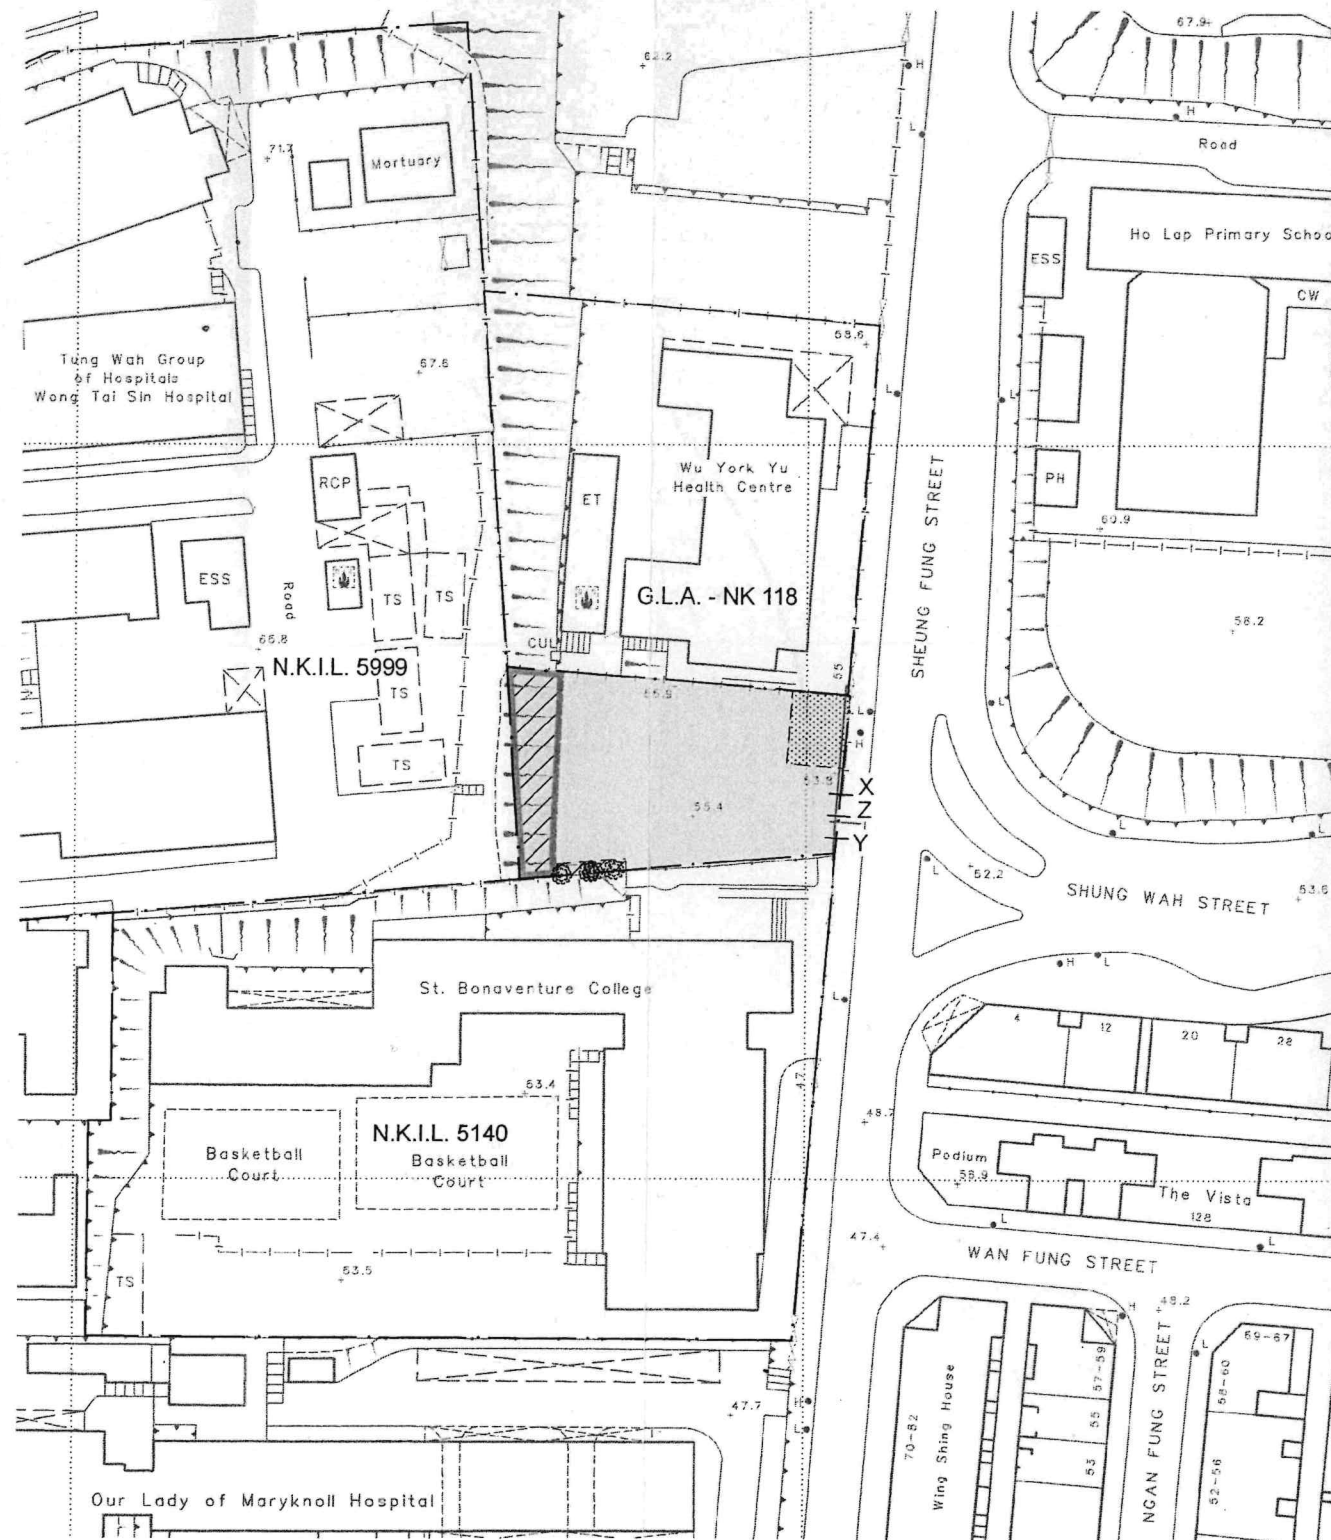

LOCATION

SCALE 1:20 000

COLOURED PINK, PINK HATCHED BLACK, PINK EDGED, PURPLE HATCHED BLACK AND PINK STIPPLED BLACK AREA 1 130 SQUARE METRES (ABOUT)

SCALE 1:1 000

**DRAFT**

FOR IDENTIFICATION PURPOSES ONLY

District Lands Office, Kowloon East  
Lands Department

Plan Prepared by District Survey Office, Kowloon

© Copyright reserved - Hong Kong SAR Government

TENANCY AGREEMENT No. KX 3108

File No. DSO/K 023/2009, KE KX3068(A)

Survey Sheet No. 11-NE-1D

Layout Plan No. ---

Reference Plan No. ---

PLAN No. KM9892