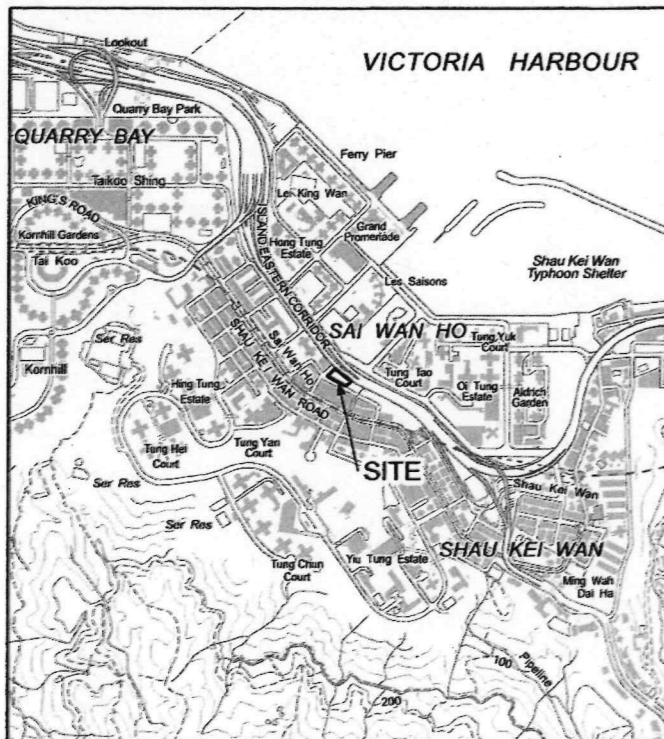

LOCATION

SCALE 1:20 000

COLOURED PINK, PINK HATCHED BLACK, PINK STIPPLED BLACK AND PINK HATCHED BLACK STIPPLED BLACK AREA 1 320 SQUARE METRES (ABOUT)

SCALE 1:1 000

DRAFT

FOR IDENTIFICATION PURPOSES ONLY

District Lands Office, Hong Kong East Lands Department

Plan Prepared by District Survey Office, Hong Kong

© Copyright reserved - Hong Kong SAR Government

TENANCY AGREEMENT No. EHX-575

File No. DLO/HE L/M: EHX-575

Survey Sheet No. 11-SE-8C

Layout Plan No. --

Reference Plan. No. --

PLAN No. HKM10357