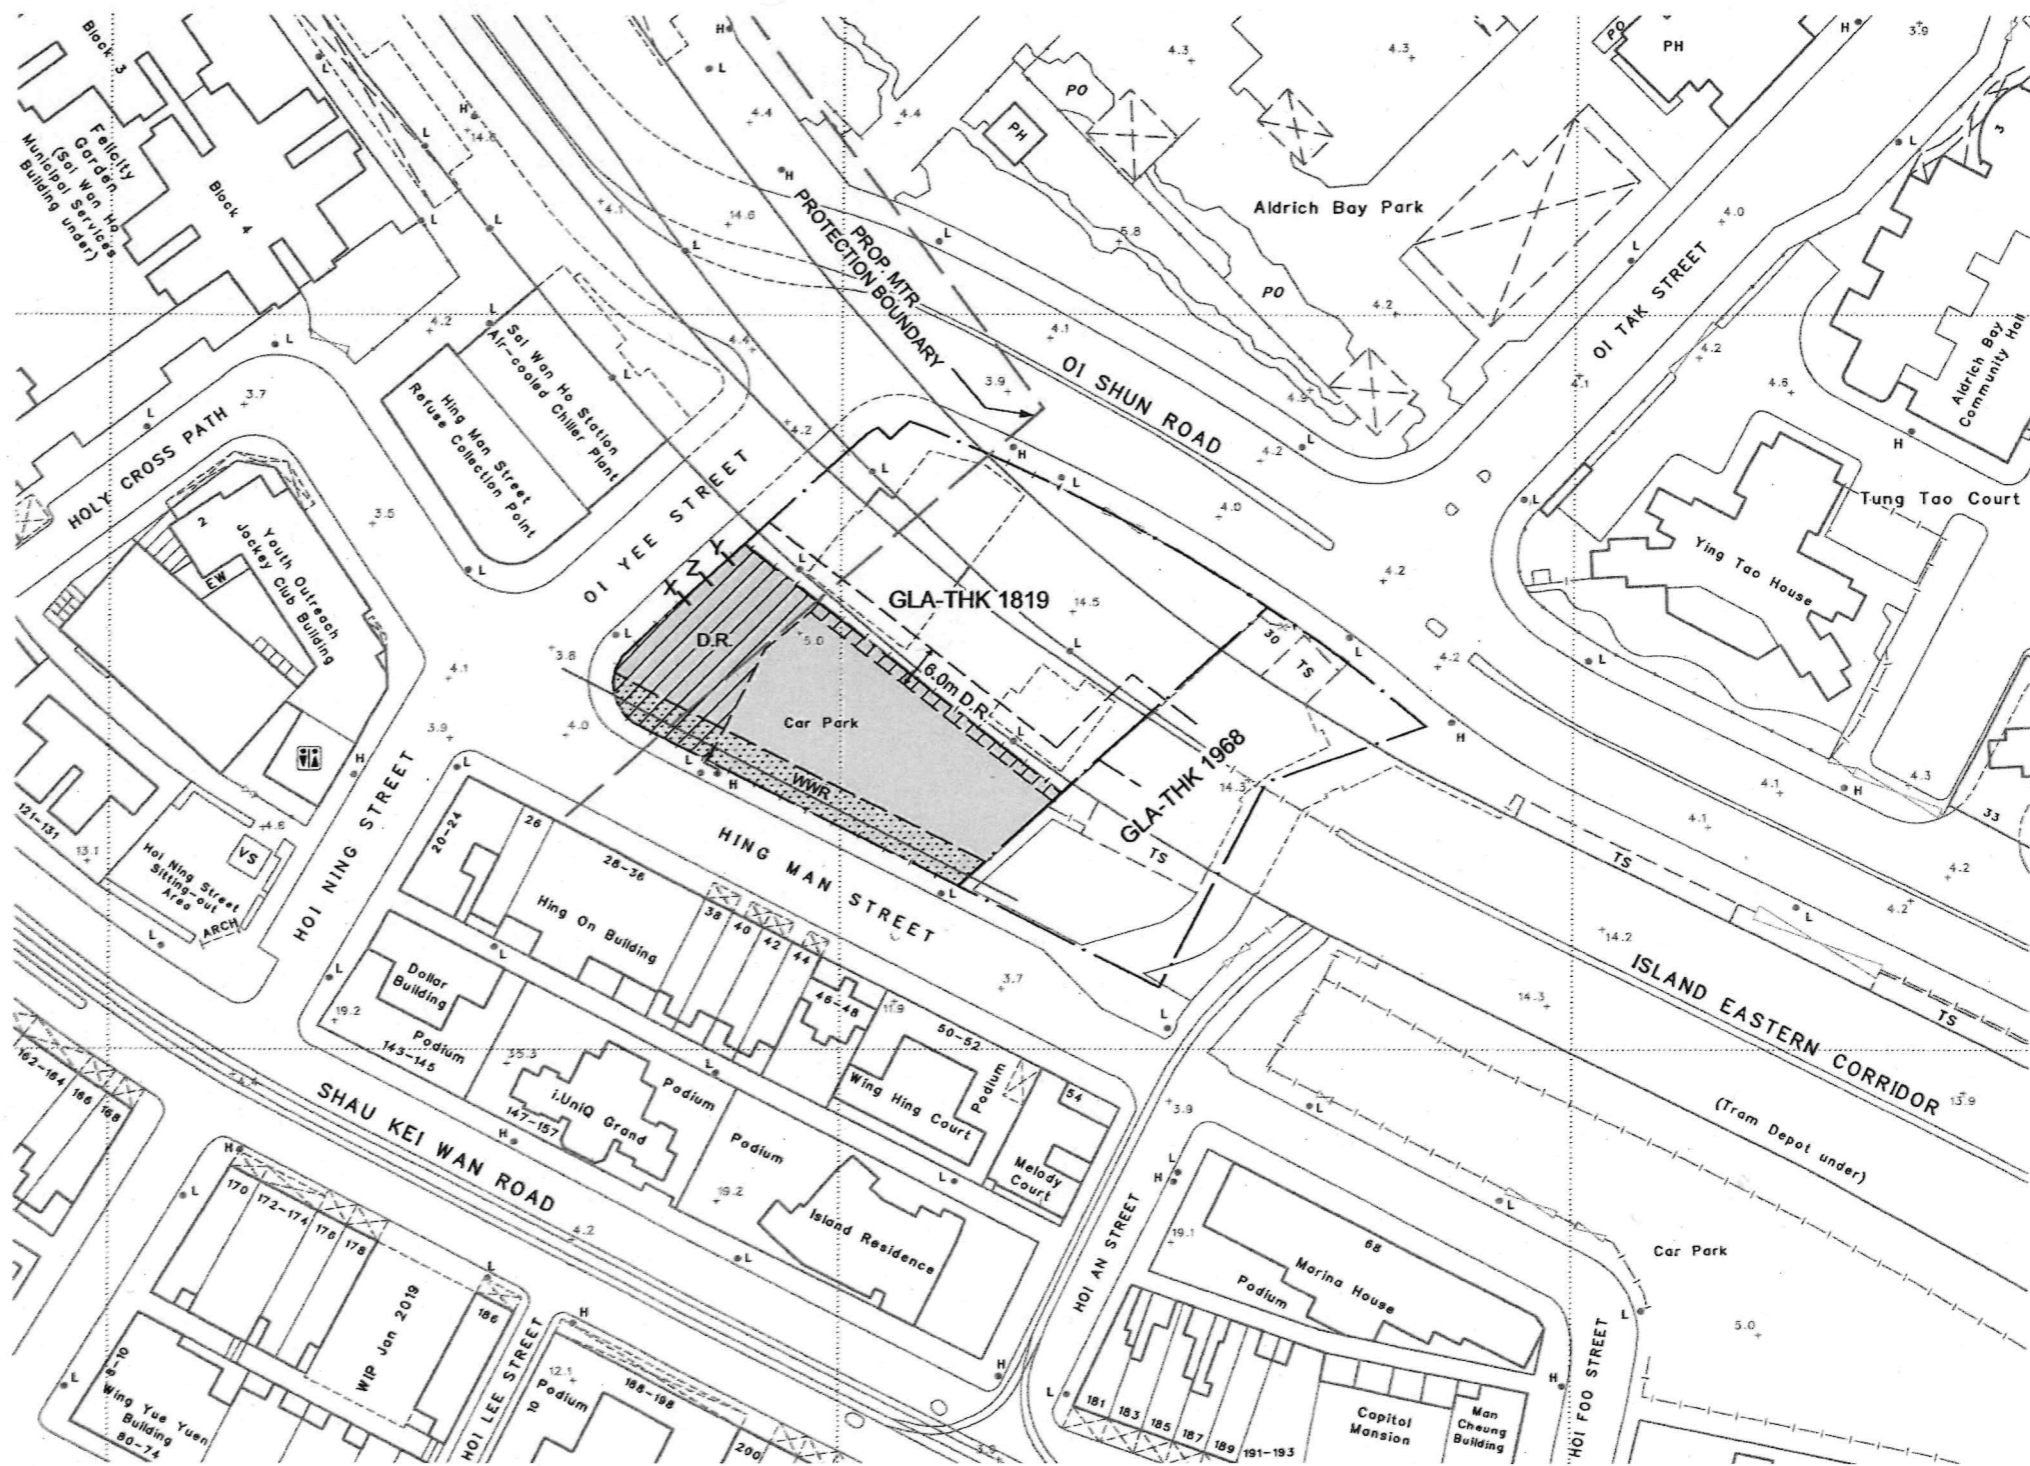

LOCATION

SCALE 1:20 000

COLOURED PINK, PINK HATCHED BLACK, PINK STIPPLED BLACK AND PINK HATCHED BLACK STIPPLED BLACK AREA 1 320 SQUARE METRES (ABOUT)

SCALE 1:1 000

DRAFT

FOR IDENTIFICATION PURPOSES ONLY

District Lands Office, Hong Kong East Lands Department

Plan Prepared by District Survey Office, Hong Kong

© Copyright reserved - Hong Kong SAR Government

TENANCY AGREEMENT No. EHX-575

File No. DLO/HE L/M: EHX-575

Survey Sheet No. 11-SE-8C

Layout Plan No. --

Reference Plan. No. --

PLAN No. HKM10357