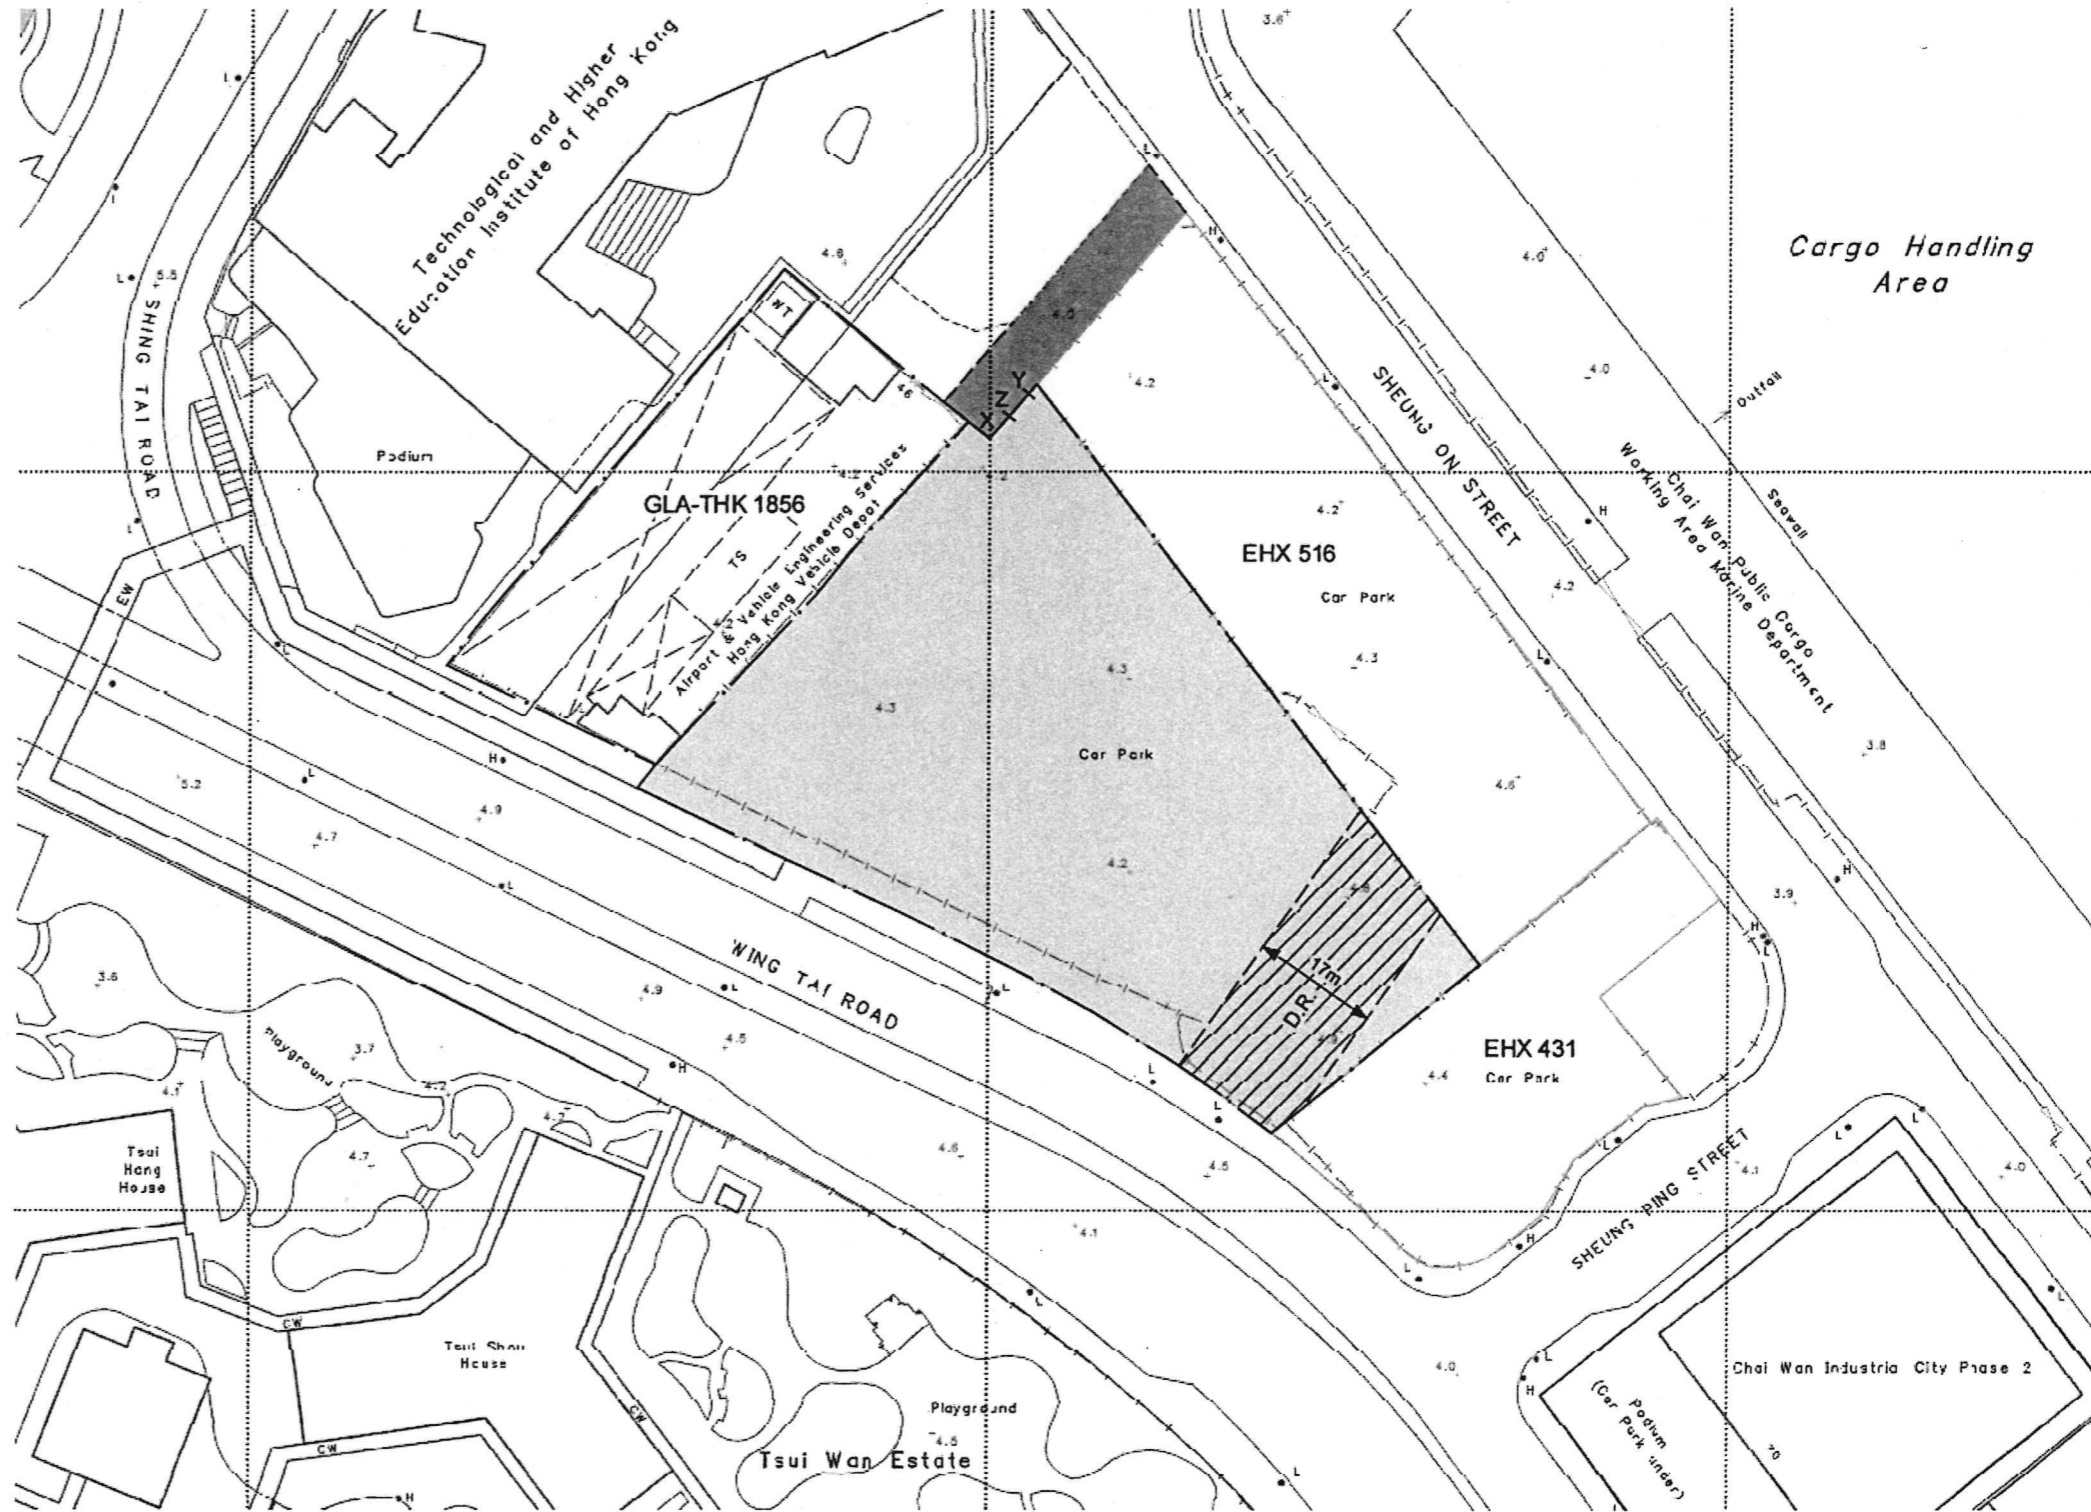

LOCATION

SCALE 1:20 000

COLOURED PINK AND PINK HATCHED BLACK AREA 5 320 SQUARE METRES (ABOUT)

SCALE 1:1 000

DRAFT

FOR IDENTIFICATION PURPOSES ONLY

 District Lands Office, Hong Kong East Lands Department

Plan Prepared by District Survey Office, Hong Kong

© Copyright reserved - Hong Kong SAR Government

TENANCY AGREEMENT No. EHX-571

File No. DLO/HE L/M EHX-571

Survey Sheet No. 11-SE-14D

Layout Plan No. --

Reference Plan No. --

PLAN No. HKM10328

Date : 11/12/2018