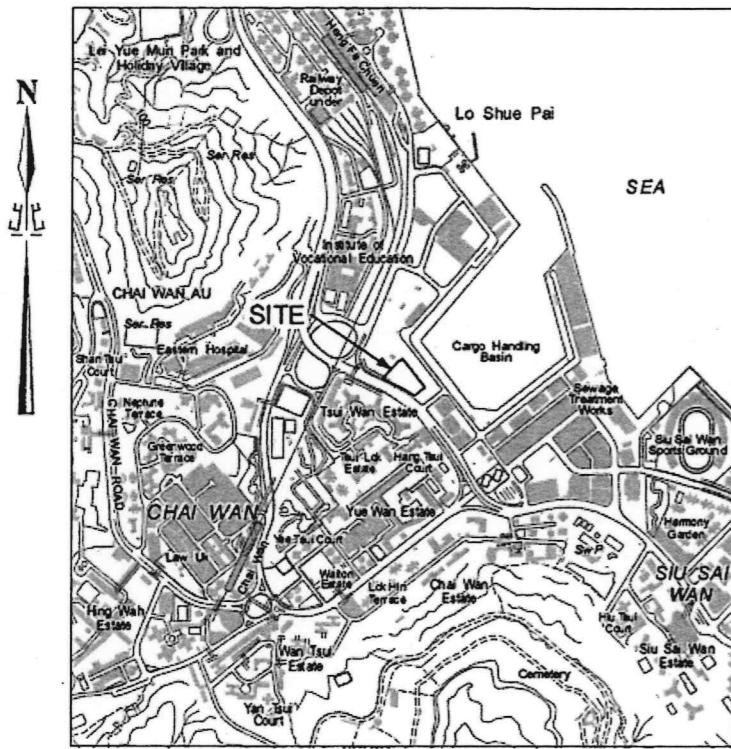

LOCATION

SCALE 1:20 000

COLOURED PINK AND PINK HATCHED BLACK AREA 5 320 SQUARE METRES (ABOUT)

SCALE 1:1 000

DRAFT

FOR IDENTIFICATION PURPOSES ONLY

 District Lands Office, Hong Kong East Lands Department

Plan Prepared by District Survey Office, Hong Kong

© Copyright reserved - Hong Kong SAR Government

TENANCY AGREEMENT No. EHX-571

File No. DLO/HE L/M EHX-571

Survey Sheet No. 11-SE-14D

Layout Plan No. --

Reference Plan No. --

PLAN No. HKM10328

Date : 11/12/2018