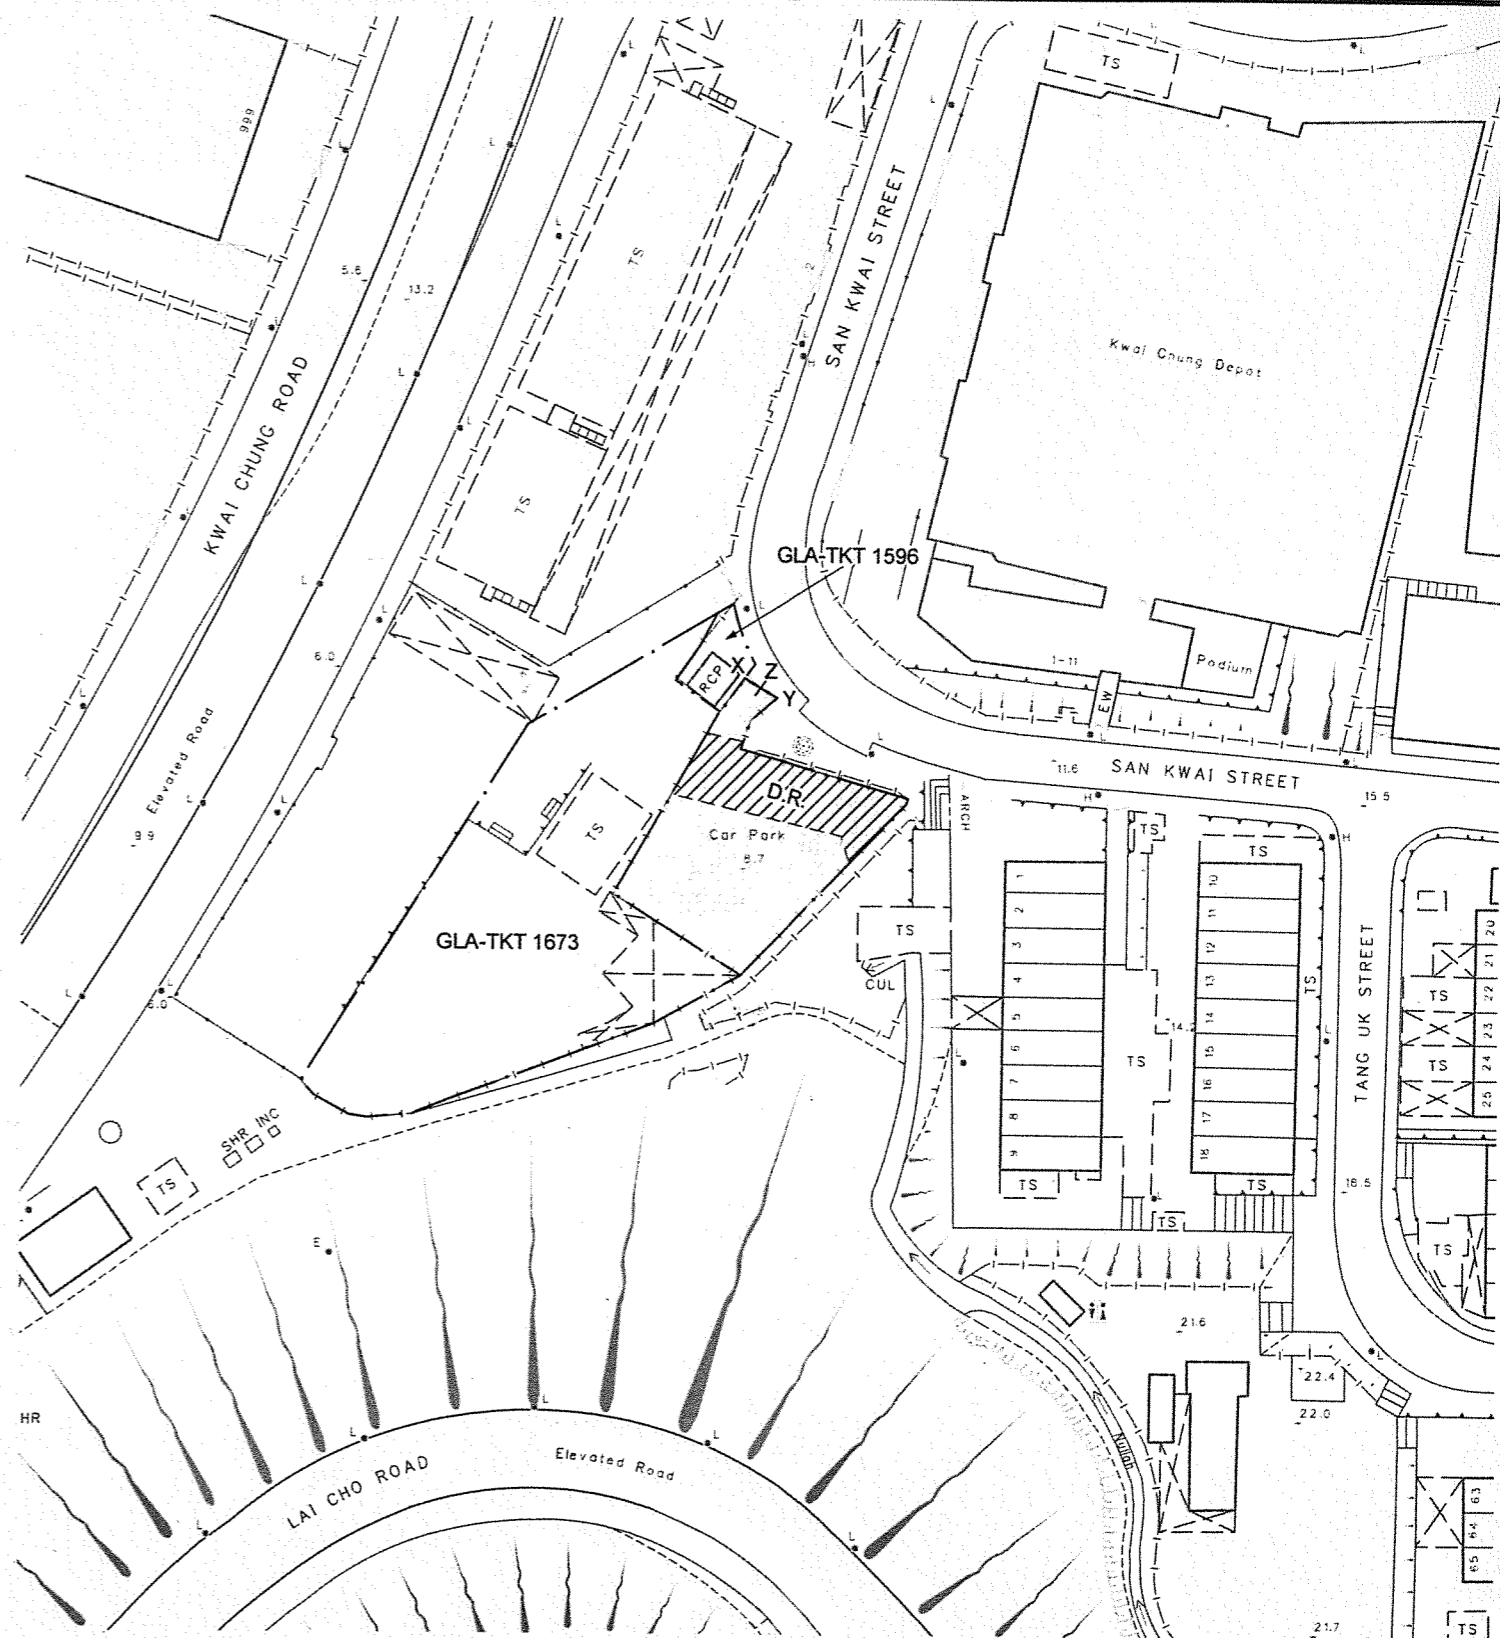

LOCATION

SCALE 1:20000

COLOURED PINK AND PINK HATCHED BLACK AREA 699 SQUARE METRES (ABOUT)

SCALE 1:1 000

**DRAFT**

FOR IDENTIFICATION PURPOSES ONLY

District Lands Office, Tsuen Wan and Kwai Tsing  
Lands Department

Plan Prepared by District Survey Office, Tsuen Wan and Kwai Tsing

© Copyright reserved - Hong Kong SAR Government

SHORT TERM TENANCY No. 3834 KWAI TSING

File No. DLO/TWKT/KT STT3834

Survey Sheet No. 7-SW-21D

Layout Plan No. ---

Reference Plan No. ---

PLAN No. KTM1904-PO