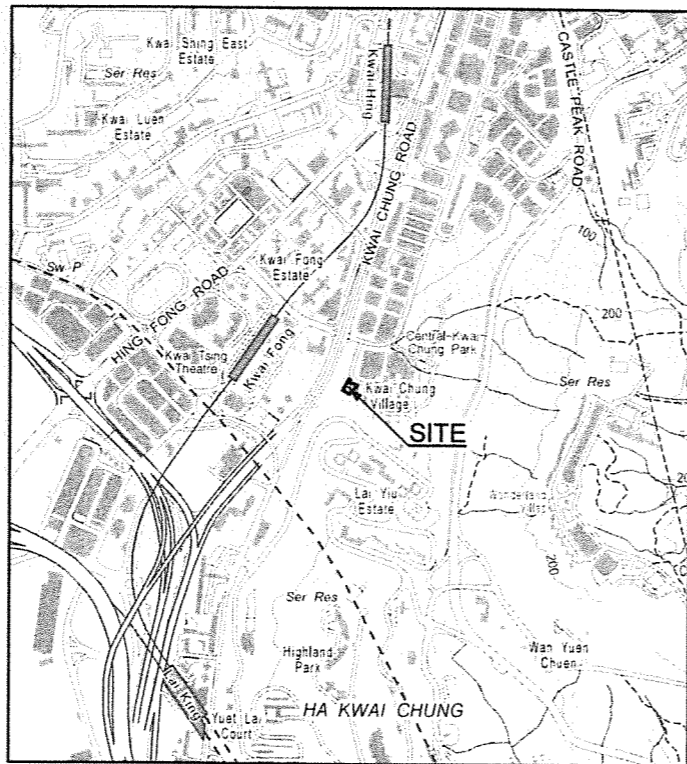

LOCATION

SCALE 1:20000

COLOURED PINK AND PINK HATCHED BLACK AREA 699 SQUARE METRES (ABOUT)

SCALE 1:1 000

**DRAFT**

FOR IDENTIFICATION PURPOSES ONLY

District Lands Office, Tsuen Wan and Kwai Tsing  
Lands Department

Plan Prepared by District Survey Office, Tsuen Wan and Kwai Tsing

© Copyright reserved - Hong Kong SAR Government

SHORT TERM TENANCY No. 3834 KWAI TSING

File No. DLO/TWKT/KT STT3834

Survey Sheet No. 7-SW-21D

Layout Plan No. ---

Reference Plan No. ---

PLAN No. KTM1904-PO