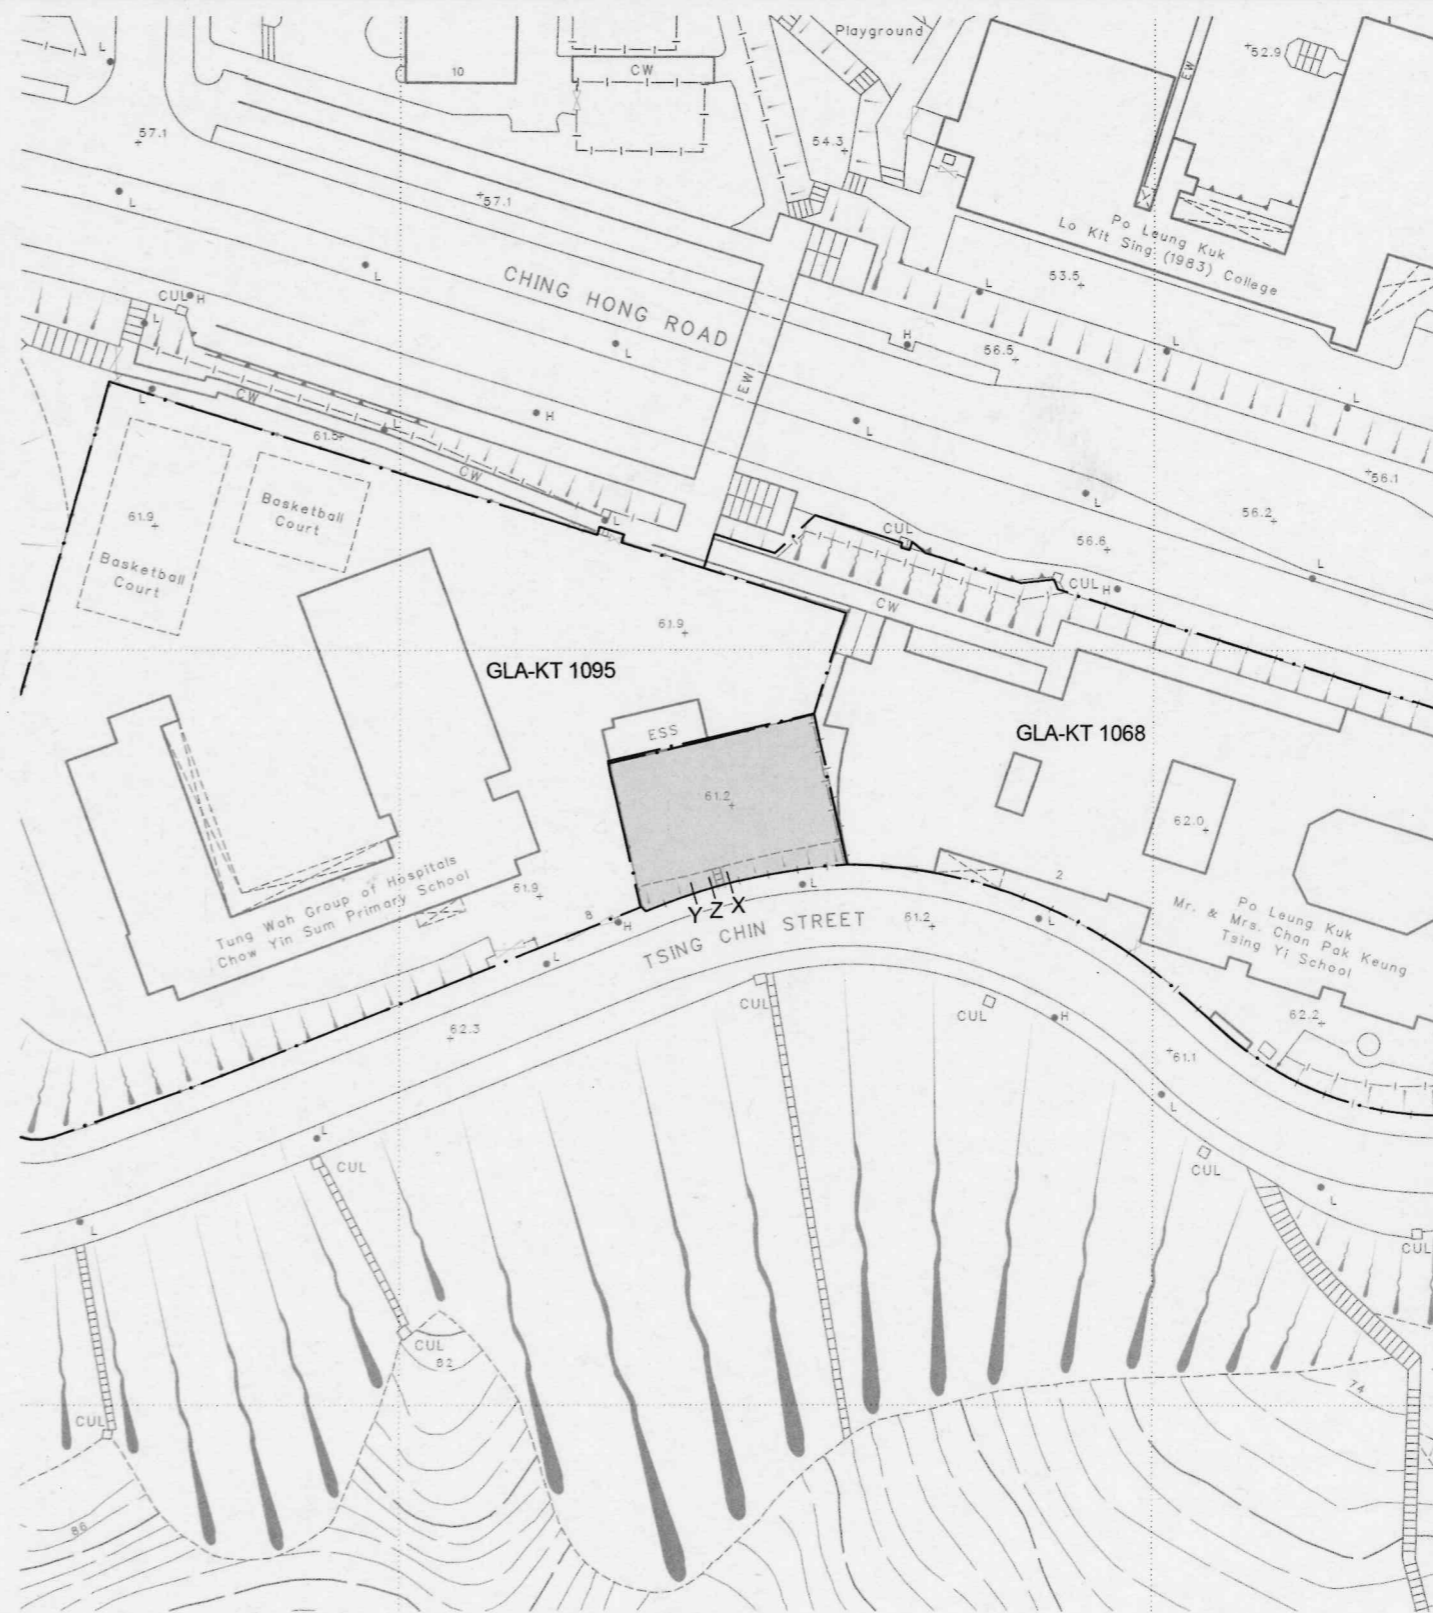

SCALE 1:20 000

COLOURED PINK AREA 548 SQUARE METRES (ABOUT)

SCALE 1:1 000

DRAFT

FOR IDENTIFICATION PURPOSES ONLY

 District Lands Office, Tsuen Wan and Kwai Tsing Lands Department

Plan Prepared by District Survey Office, Tsuen Wan and Kwai Tsing

© Copyright reserved - Hong Kong SAR Government

SHORT TERM TENANCY No. 3690 KWAI TSING

File No. DLO/TWKT/KT STT3690

Survey Sheet No. 10-NE-5C

Layout Plan No. ---

Reference Plan No. ---

PLAN No. KTM1287

Date : 31/12/2018