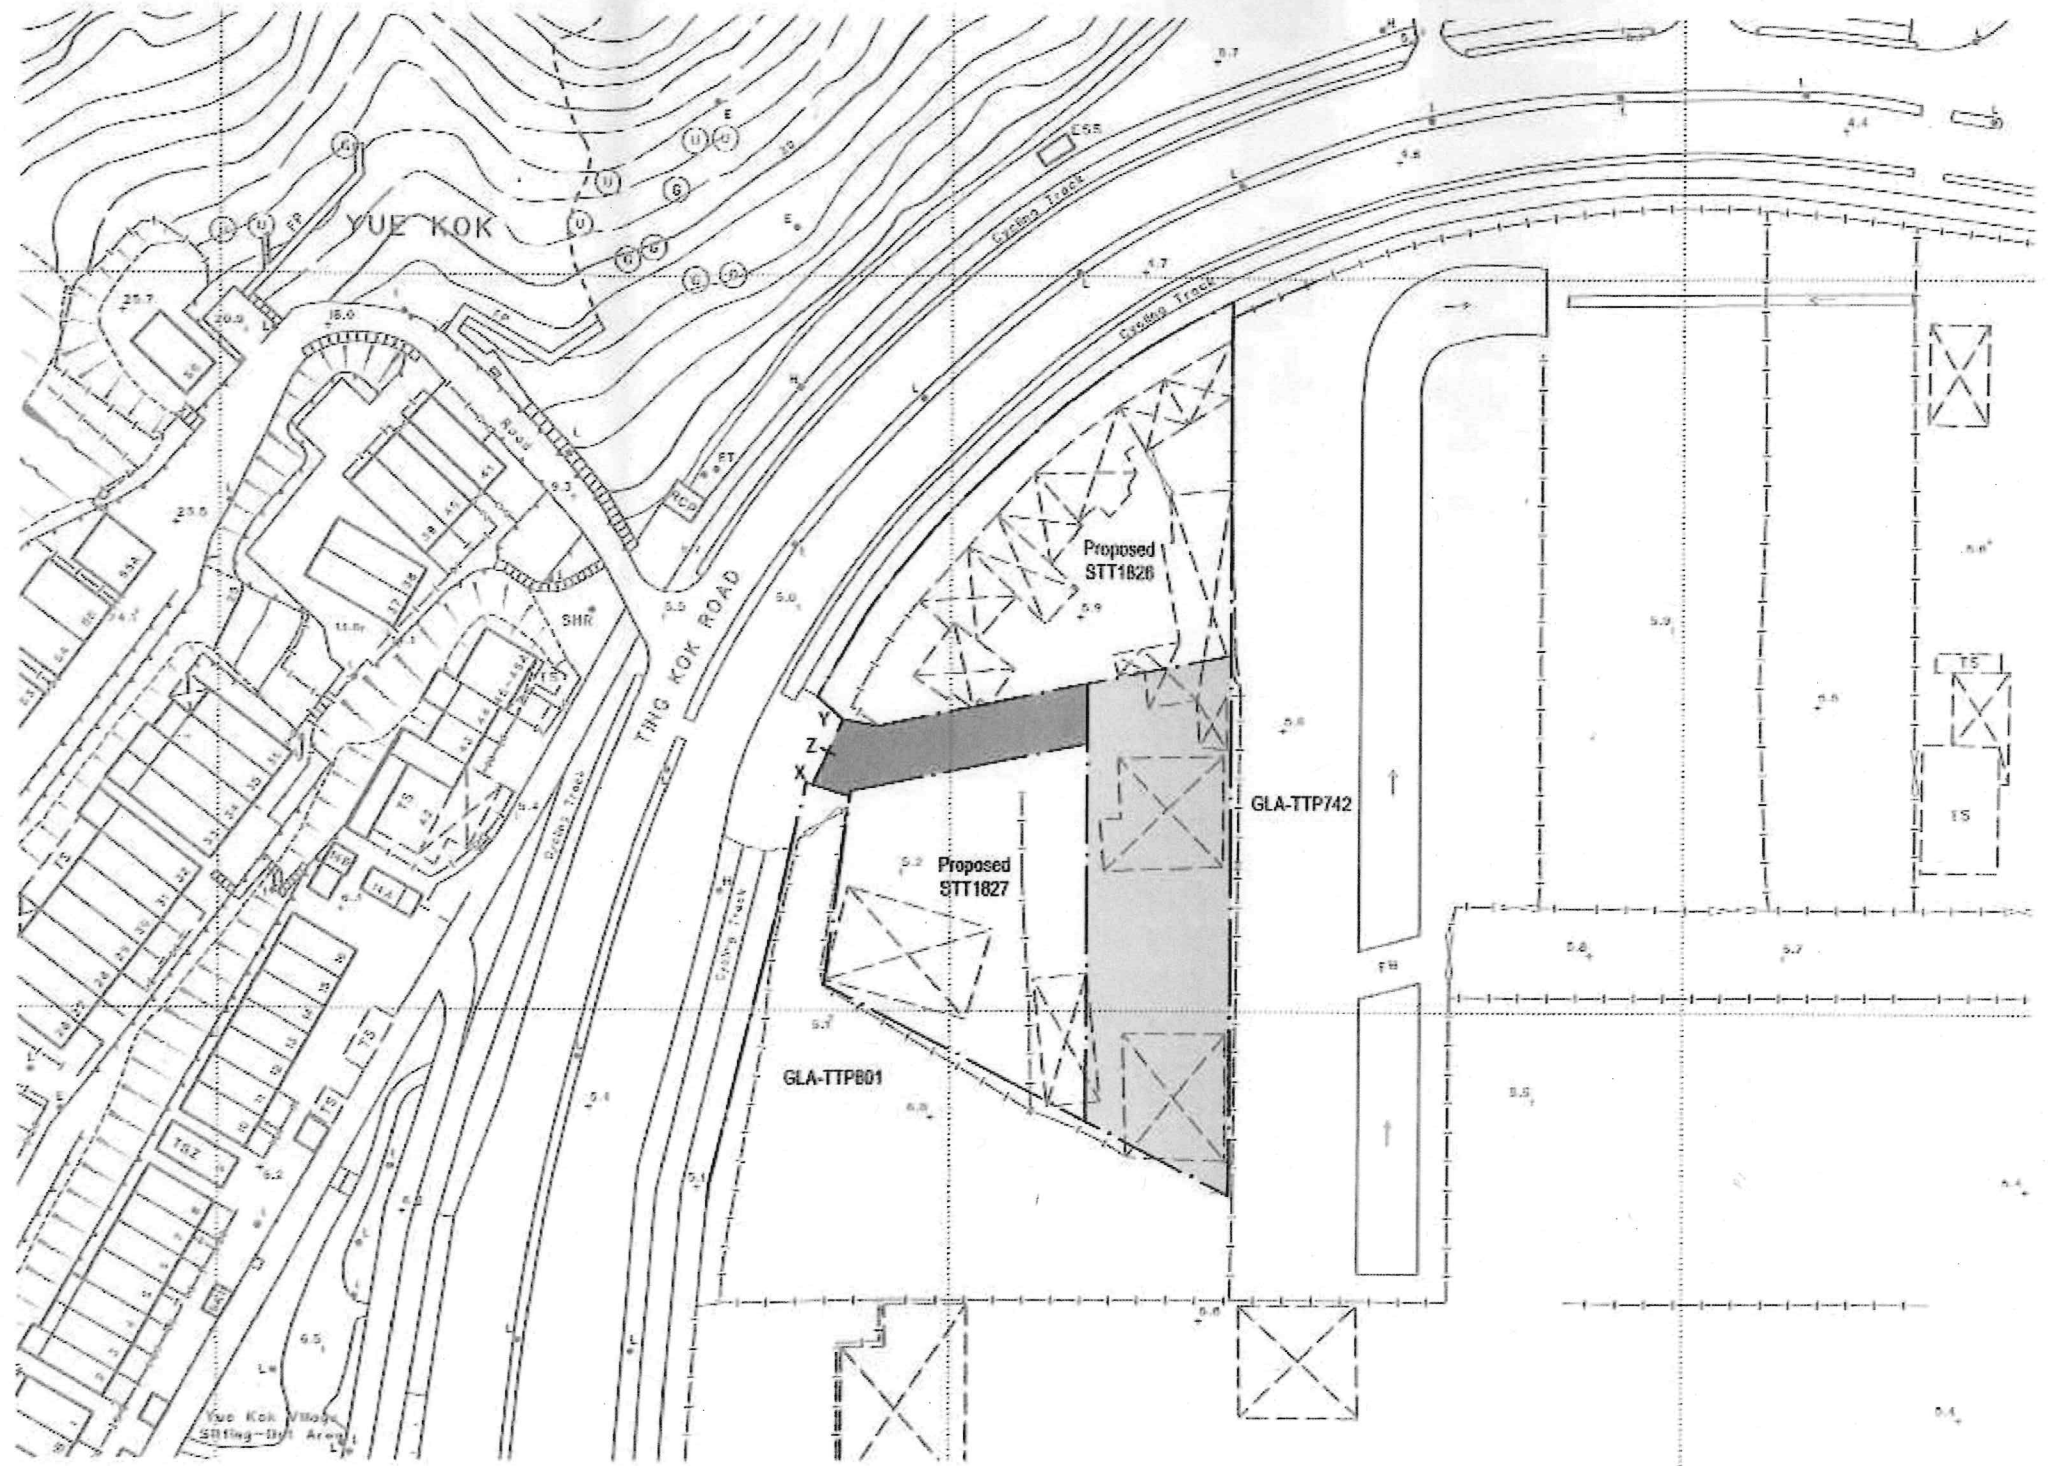

LOCATION

SCALE 1:20 000

COLOURED PINK AREA 1 306 SQUARE METRES (ABOUT)

SCALE 1:1 000

DRAFT

FOR IDENTIFICATION PURPOSES ONLY

District Lands Office, Tai Po
Lands Department

Plan Prepared by District Survey Office, Tai Po

© Copyright reserved - Hong Kong SAR Government

SHORT TERM TENANCY No.1828
TAI PO, NEW TERRITORIES

File No. DLO/TP 204/TAT/68

Survey Sheet Nos. 7-NW-5A & 5C

Layout Plan No.

Reference Plan No.

PLAN No. TPM6387-Ca