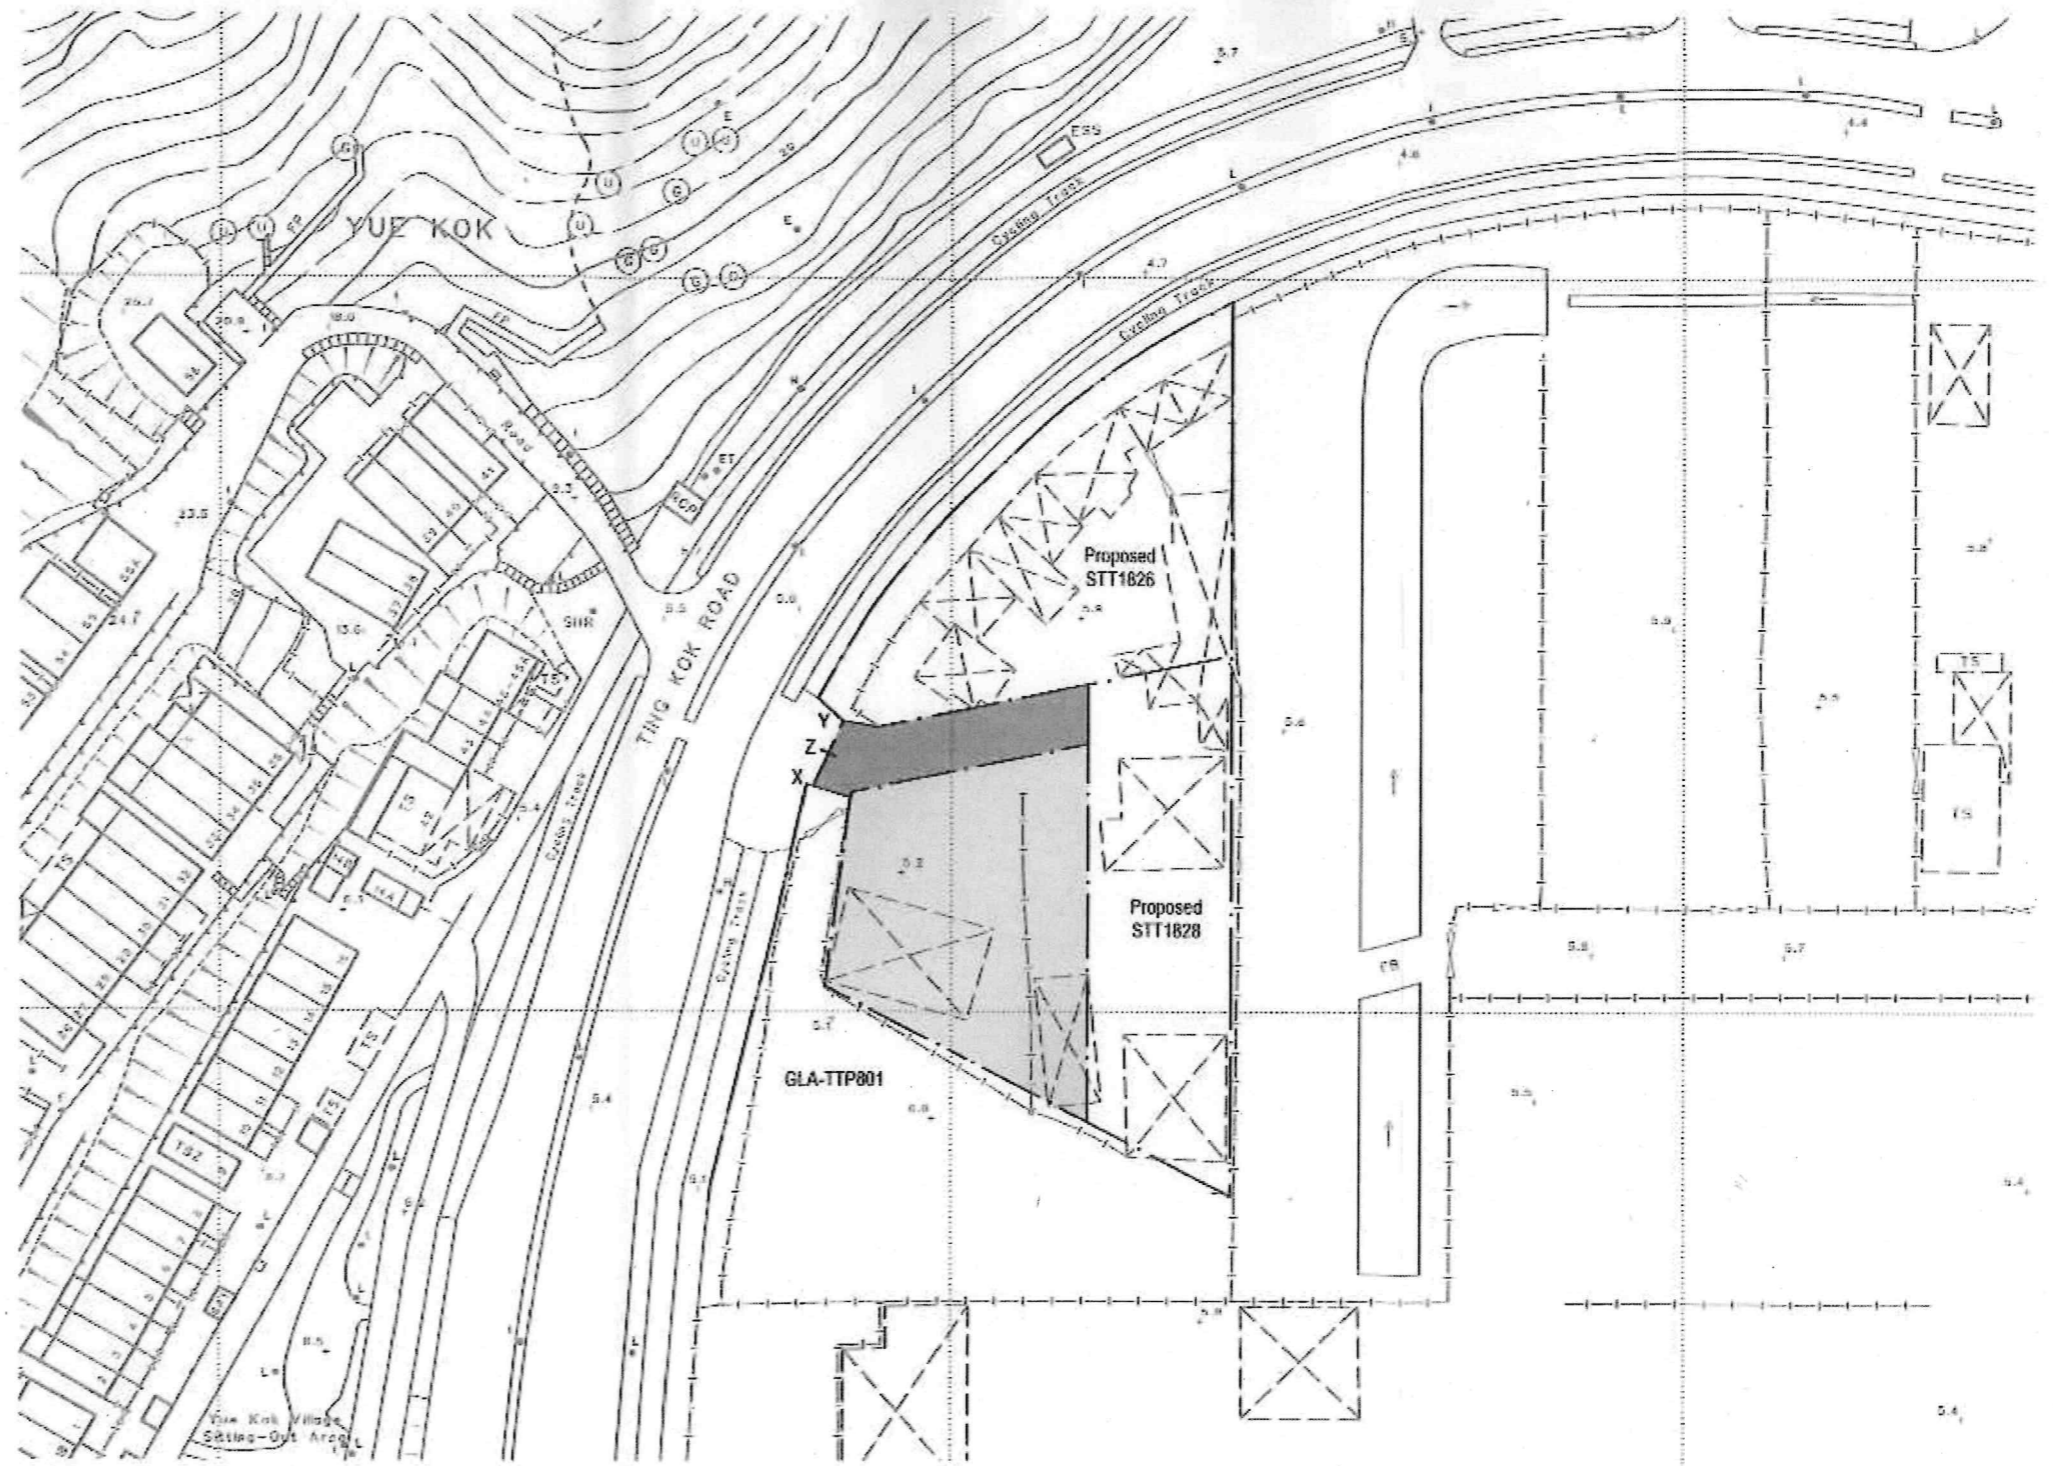

LOCATION

SCALE 1:20 000

COLOURED PINK AREA 1 340 SQUARE METRES (ABOUT)

SCALE 1:1 000

DRAFT

FOR IDENTIFICATION PURPOSES ONLY

 District Lands Office, Tai Po
Lands Department

Plan Prepared by District Survey Office, Tai Po

© Copyright reserved - Hong Kong SAR Government

SHORT TERM TENANCY No.1827

TAI PO, NEW TERRITORIES

File No. DLO/TP 203/TAT/68

Survey Sheet Nos. 7-NW-5A & 5C

Layout Plan No.

Reference Plan No.

PLAN No. TPM6386-Ca