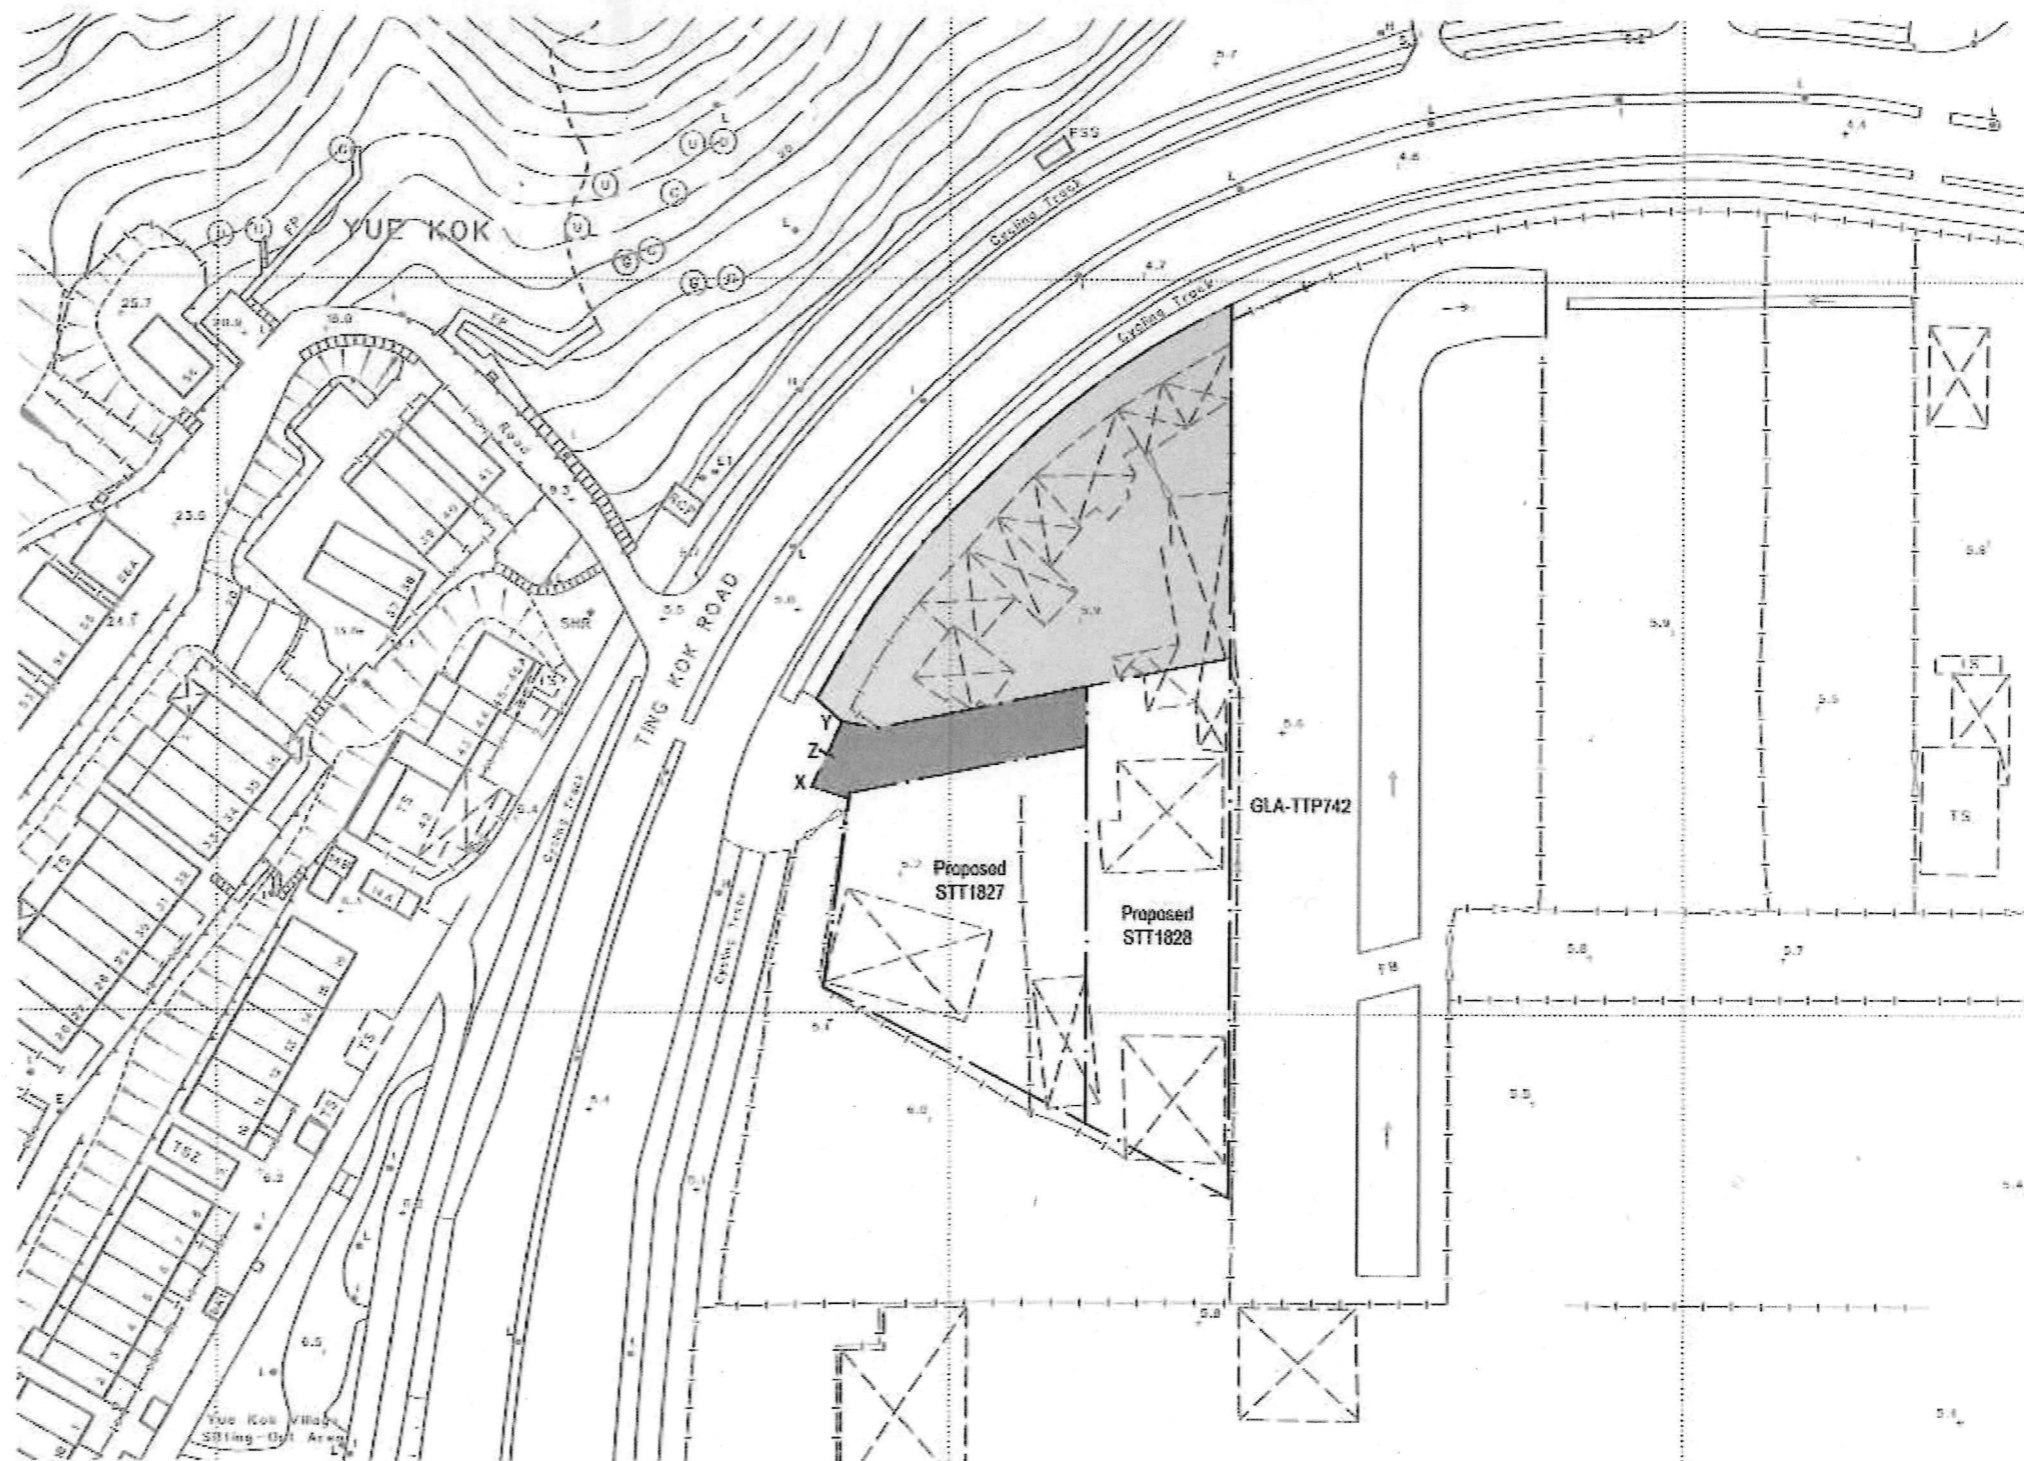

LOCATION

SCALE 1:20 000

COLOURED PINK AREA 1 820 SQUARE METRES (ABOUT)

SCALE 1:1 000

DRAFT

FOR IDENTIFICATION PURPOSES ONLY

District Lands Office, Tai Po
Lands Department

Plan Prepared by District Survey Office, Tai Po

© Copyright reserved - Hong Kong SAR Government

SHORT TERM TENANCY No.1826

TAI PO, NEW TERRITORIES

File No. DLO/TP 202/TAT/68

Survey Sheet No. 7-NW-5A

Layout Plan No.

Reference Plan No.

PLAN No. TPM6385-Ca