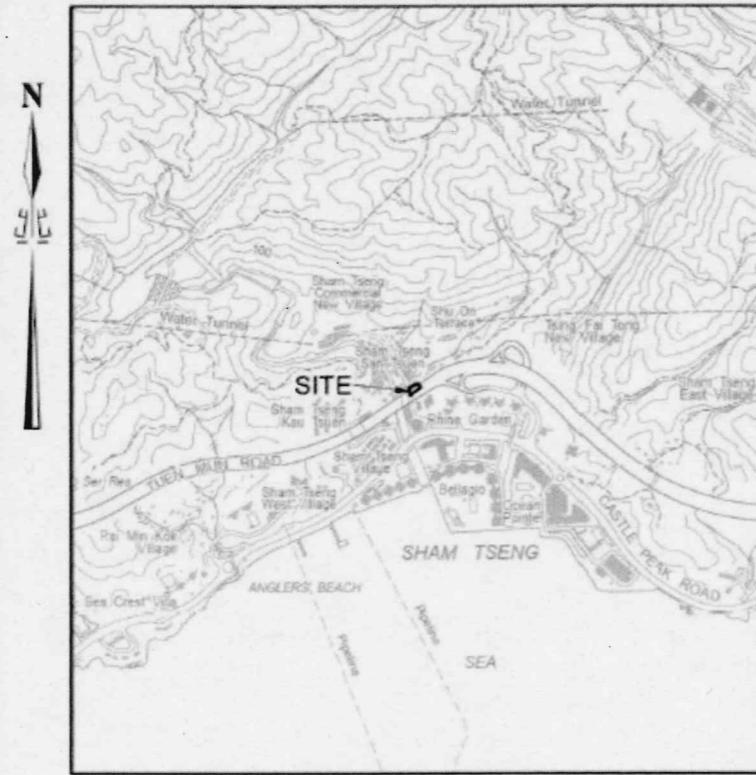

LOCATION

SCALE 1:20 000

COLOURED PINK AND PINK HATCHED BLACK AREA 464 SQUARE METRES (ABOUT)

DRAFT

SCALE 1:1 000

NOTE:
The lot boundaries as shown on this plan are for identification purpose only. They may be revised without prior notification when better lot boundary evidence becomes available.

FOR IDENTIFICATION PURPOSES ONLY

 District Lands Office, Tsuen Wan and Kwai Tsing
Lands Department

Plan Prepared by District Survey Office, Tsuen Wan and Kwai Tsing

© Copyright reserved - Hong Kong SAR Government

SHORT TERM TENANCY No. 1556 TSUEN WAN

File No. DLO/TWKT/TW STT1556

Survey Sheet No. 6-SE-17C

Layout Plan No. ---

Reference Plan No. ---

PLAN No. TWM4204a

Date : 30/11/2018