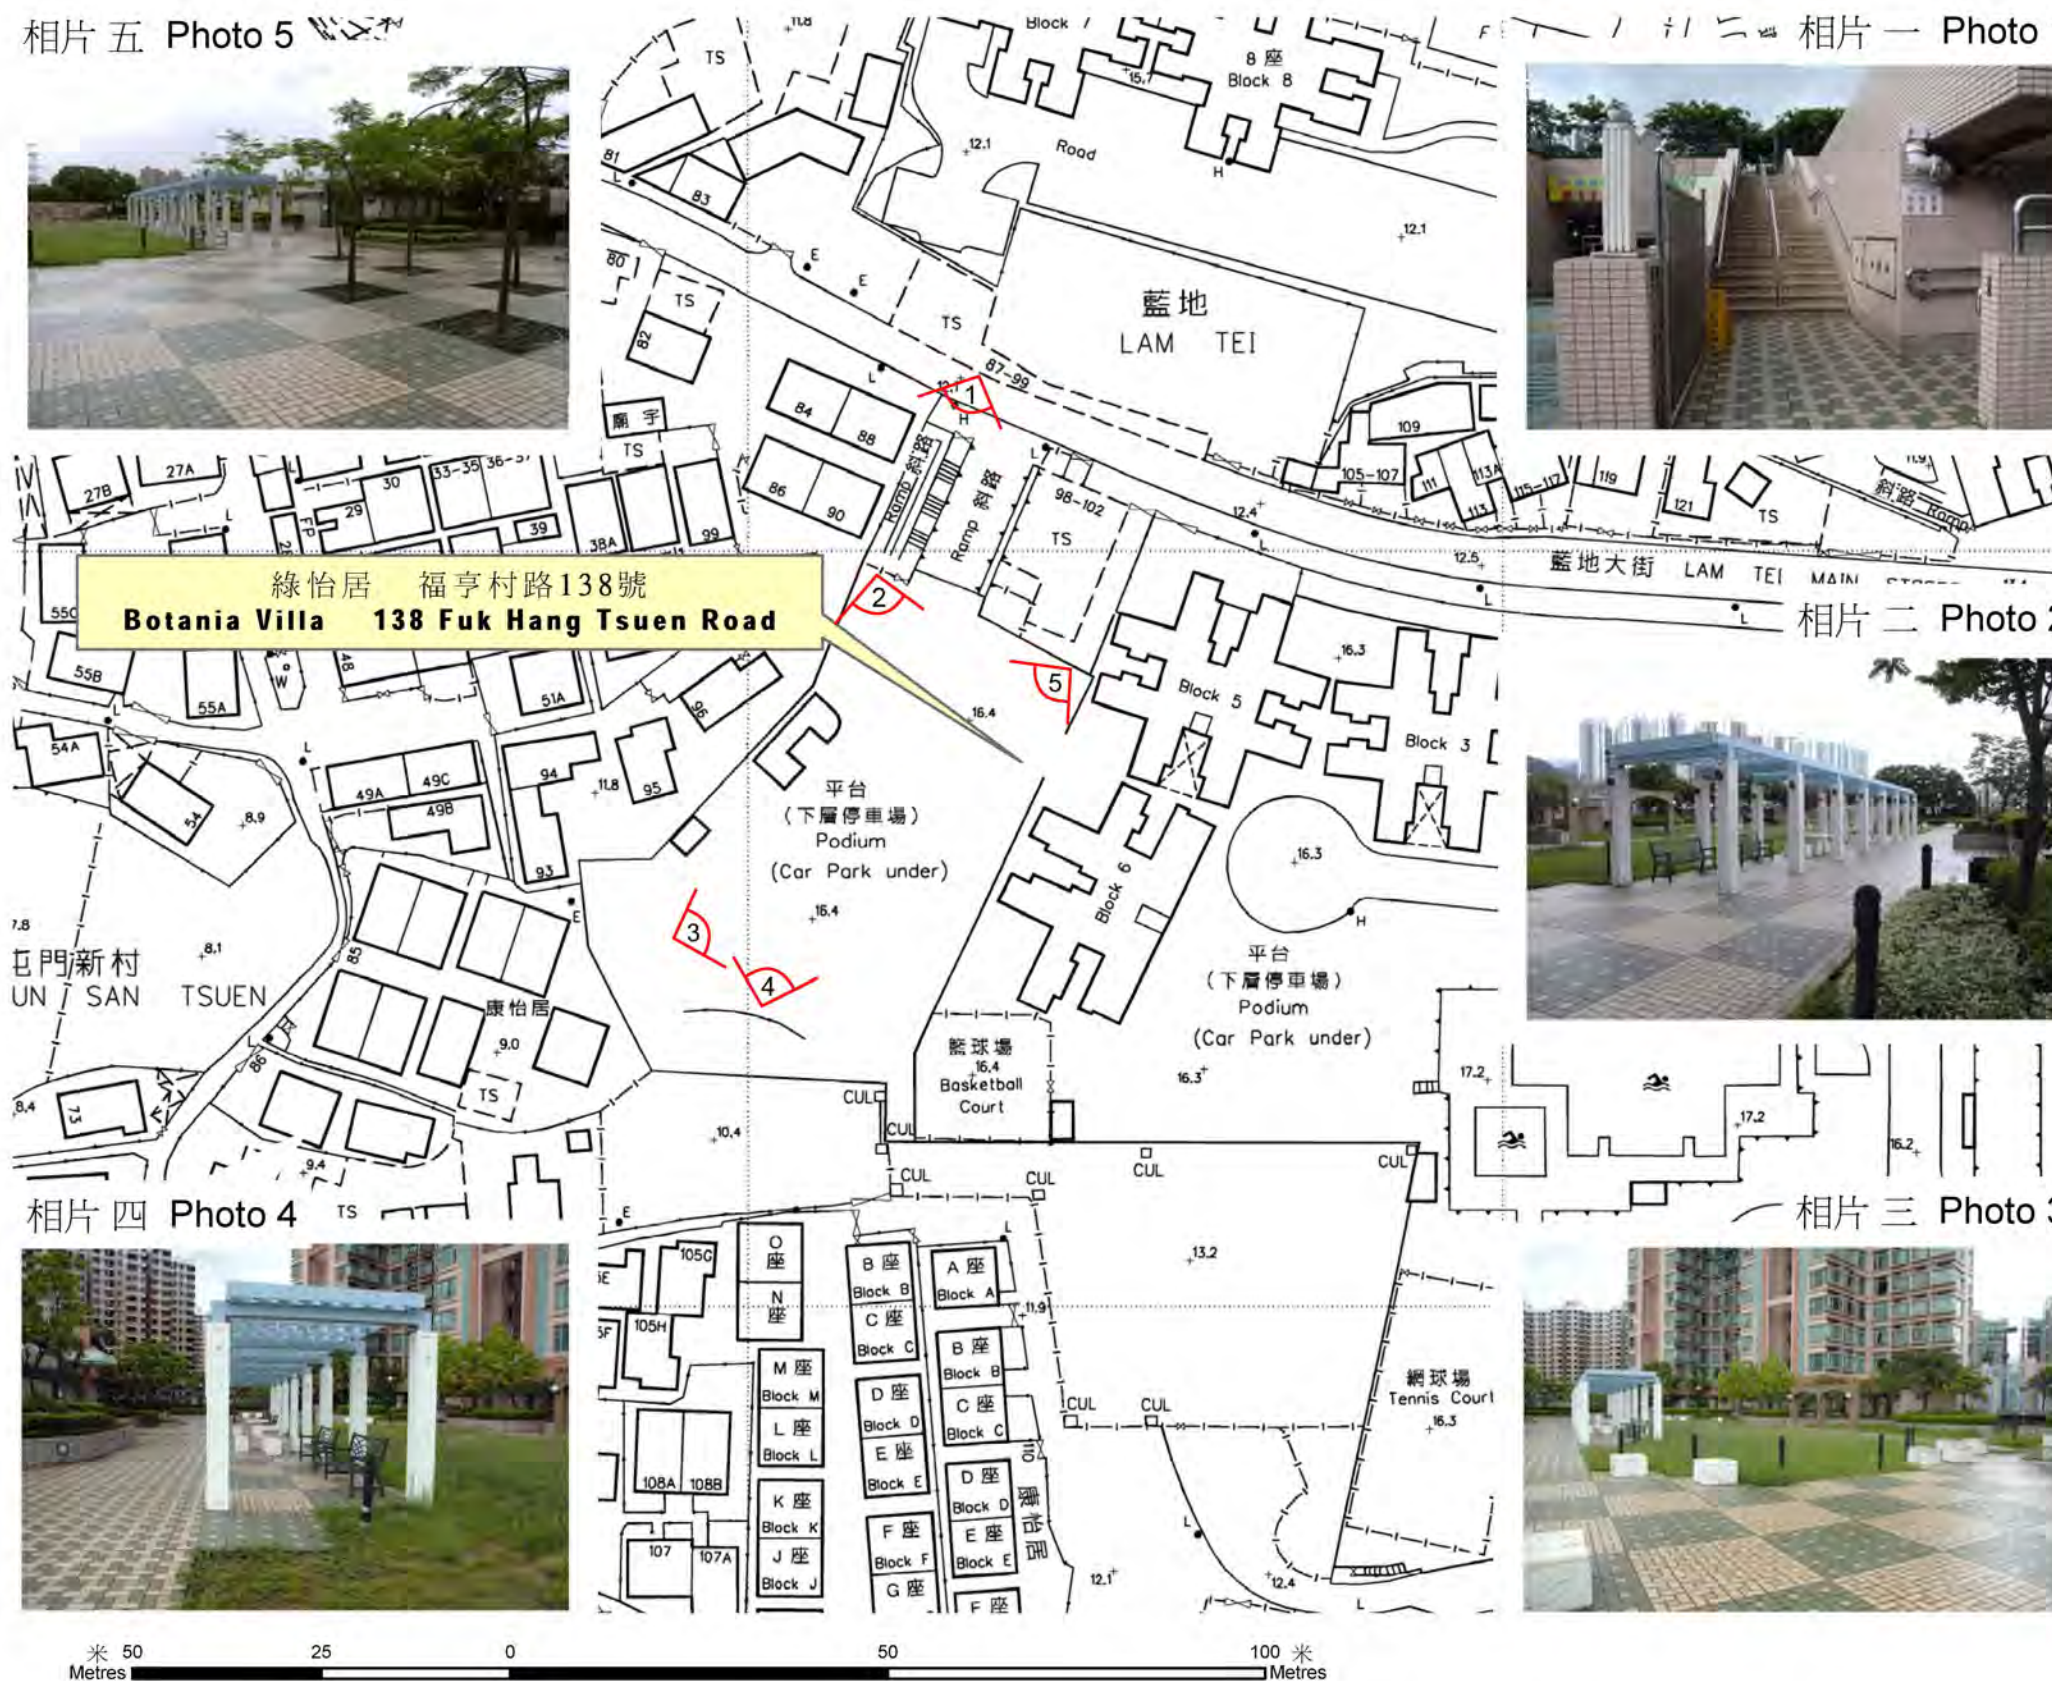

Provision of Open Space required under lease for the use by the public in private developments completed in or after 1980 (as at June 2015)

Chi Lok Fa Yuen 18 Tsing Hoi Circuit	(a) Its size is about 3,000 m ² . (b) It is at ground level and is accessible from Tsing Wui Street. (c) It is open to the public at all times. (d) Sheltered seating available. (e) Barrier-free-access facilities not applicable.	(i) The development is in multiple- ownership.	District Lands Office/ Tuen Mun 2451 3146	Annex 4
---	--	--	---	---------

位置圖 Location

相片三 Photo 3

相片二 Photo 2

卓爾居 石排頭徑 1 號
Chelsea Heights 1 Shek Pai Tau Path

相片四 Photo 4

相片一 Photo 1

只作識別用 FOR IDENTIFICATION PURPOSE ONLY

地政總署 土地訊息中心
Lands Information Centre
Lands Department
圖則由土地訊息中心繪製
Plan Prepared by LIC

卓爾居 石排頭徑 1 號
Chelsea Heights 1 Shek Pai Tau Path

檔案編號 File No. LD SMO/LIC 1/2/1
測量圖編號 Survey Sheet No. 6-SW-1C
發展藍圖編號 Layout Plan No.
參考圖編號 Reference Plan No.
圖則編號 PLAN No. LIC-OS024a

相片五 Photo 5

相片一 Photo 1

檔案編號 File No. LD SMO/LIC 1/2/1
測量圖編號 Survey Sheet No. 6-NW-21B, 22A
發展藍圖編號 Layout Plan No.
參考圖編號 Reference Plan No.
圖則編號 PLAN No. LIC-0S041

位置圖 Location

屯門市廣場(第一期)
屯盛街1號, 屯順街1號, 屯隆街3號, 屯仁街2號
Tuen Mun Town Plaza (Phase I)
1 Tuen Shing Street, 1 Tuen Shun Street,
3 Tuen Lung Street and 2 Tuen Yan Street