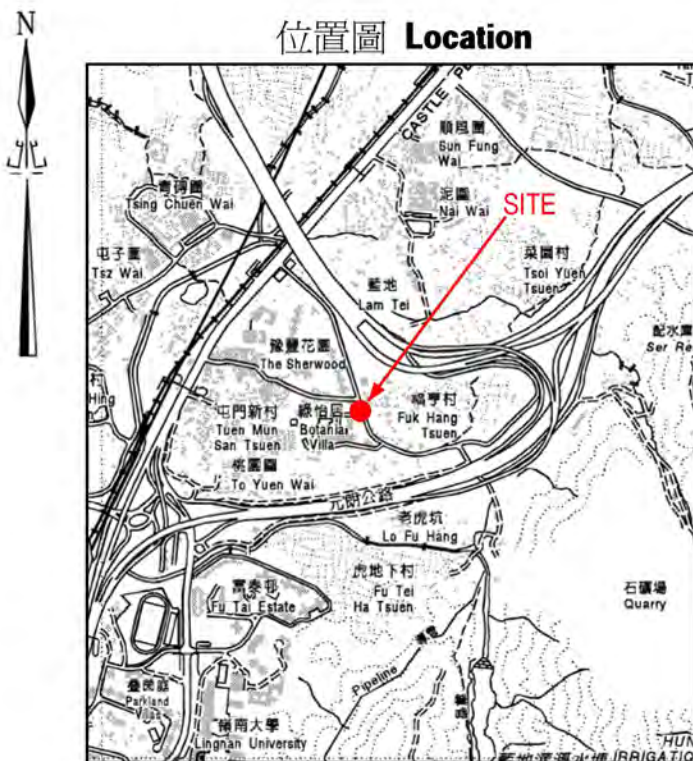

Provision of Open Space required under lease for the use by the public in private developments completed in or after 1980 (as at June 2015)

Chi Lok Fa Yuen 18 Tsing Hoi Circuit	(a) Its size is about 3,000 m ² . (b) It is at ground level and is accessible from Tsing Wui Street. (c) It is open to the public at all times. (d) Sheltered seating available. (e) Barrier-free-access facilities not applicable.	(i) The development is in multiple- ownership.	District Lands Office/ Tuen Mun 2451 3146	Annex 4
---	--	--	---	---------

位置圖 Location

相片三 Photo 3

相片二 Photo 2

卓爾居 石排頭徑 1 號
Chelsea Heights 1 Shek Pai Tau Path

相片四 Photo 4

相片一 Photo 1

只作識別用 FOR IDENTIFICATION PURPOSE ONLY

地政總署 土地訊息中心
Lands Information Centre
Lands Department
圖則由土地訊息中心繪製
Plan Prepared by LIC

卓爾居 石排頭徑 1 號
Chelsea Heights 1 Shek Pai Tau Path

檔案編號 File No. LD SMO/LIC 1/2/1
測量圖編號 Survey Sheet No. 6-SW-1C
發展藍圖編號 Layout Plan No.
參考圖編號 Reference Plan No.
圖則編號 PLAN No. LIC-OS024a

相片五 Photo 5

相片一 Photo 1