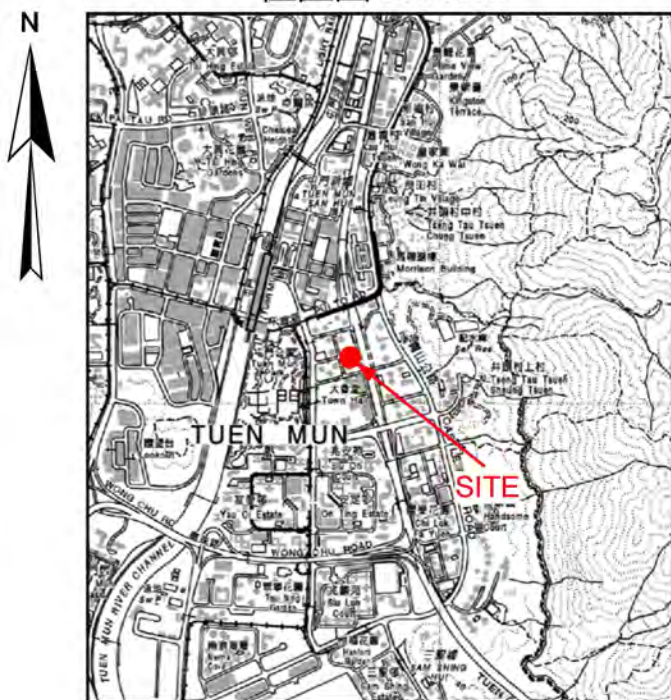

Provision of Open Space required under lease for the use by the public in private developments completed in or after 1980 (as at June 2015)

Chi Lok Fa Yuen 18 Tsing Hoi Circuit	(a) Its size is about 3,000 m ² . (b) It is at ground level and is accessible from Tsing Wui Street. (c) It is open to the public at all times. (d) Sheltered seating available. (e) Barrier-free-access facilities not applicable.	(i) The development is in multiple- ownership.	District Lands Office/ Tuen Mun 2451 3146	Annex 4
---	--	--	---	---------

卓爾居 石排頭徑 1 號
Chelsea Heights 1 Shek Pai Tau Path

檔案編號 File No. LD SMO/LIC 1/2/1
測量圖編號 Survey Sheet No. 6-SW-1C
發展藍圖編號 Layout Plan No.
參考圖編號 Reference Plan No.
圖則編號 PLAN No. LIC-OS024a

相片五 Photo 5

相片一 Photo 1

相片二 Photo 2

相片四 Photo 4

相片三 Photo 3

只作識別用 FOR IDENTIFICATION PURPOSE ONLY

地政總署 土地訊息中心
Land Information Centre
Lands Department
圖則由土地訊息中心繪製
Plan Prepared by LIC

綠怡居 福亨村路138號
Botania Villa
138 Fuk Hang Tsuen Road

檔案編號 File No. LD SMO/LIC 1/2/1
測量圖編號 Survey Sheet No. 6-NW-21B, 22A
發展藍圖編號 Layout Plan No.
參考圖編號 Reference Plan No.
圖則編號 PLAN No. LIC-0S041

位置圖 Location

屯門市廣場(第一期)
屯盛街1號, 屯順街1號, 屯隆街3號, 屯仁街2號
Tuen Mun Town Plaza (Phase I)
1 Tuen Shing Street, 1 Tuen Shun Street,
3 Tuen Lung Street and 2 Tuen Yan Street