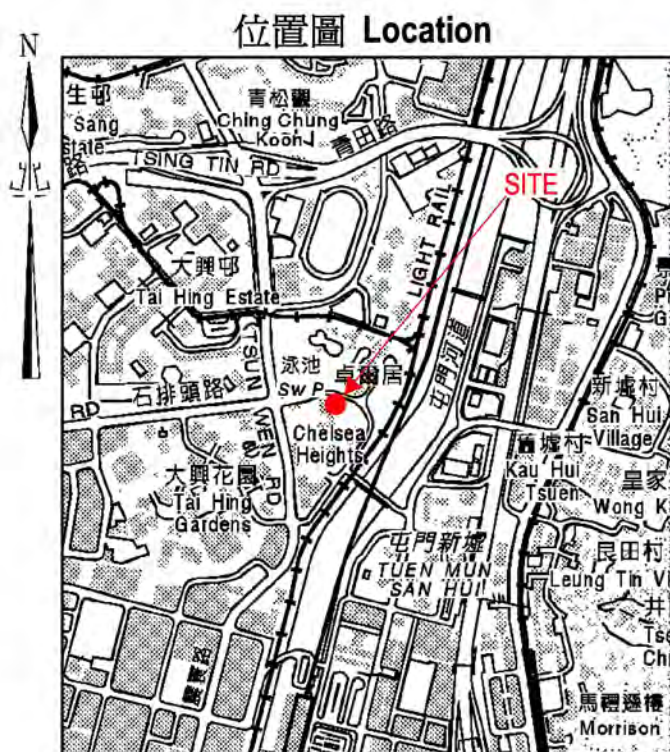

Provision of Open Space required under lease for the use by the public in private developments completed in or after 1980 (as at June 2015)

Chi Lok Fa Yuen 18 Tsing Hoi Circuit	(a) Its size is about 3,000 m ² . (b) It is at ground level and is accessible from Tsing Wui Street. (c) It is open to the public at all times. (d) Sheltered seating available. (e) Barrier-free-access facilities not applicable.	(i) The development is in multiple- ownership.	District Lands Office/ Tuen Mun 2451 3146	Annex 4
---	--	--	---	---------

位置圖 Location

相片三 Photo 3

相片二 Photo 2

卓爾居 石排頭徑 1 號
Chelsea Heights 1 Shek Pai Tau Path

相片四 Photo 4

相片一 Photo 1

只作識別用 FOR IDENTIFICATION PURPOSE ONLY

地政總署 土地訊息中心
Lands Information Centre
Lands Department
圖則由土地訊息中心繪製
Plan Prepared by LIC

檔案編號 File No. LD SMO/LIC 1/2/1
測量圖編號 Survey Sheet No. 6-NW-21B, 22A
發展藍圖編號 Layout Plan No.
參考圖編號 Reference Plan No.
圖則編號 PLAN No. LIC-0S041

位置圖 Location

屯門市廣場(第一期)
屯盛街1號, 屯順街1號, 屯隆街3號, 屯仁街2號
Tuen Mun Town Plaza (Phase I)
1 Tuen Shing Street, 1 Tuen Shun Street,
3 Tuen Lung Street and 2 Tuen Yan Street

屯門市廣場(第一期)
屯盛街1號, 屯順街1號, 屯隆街3號, 屯仁街2號
Tuen Mun Town Plaza (Phase I)
1 Tuen Shing Street, 1 Tuen Shun Street,
3 Tuen Lung Street and 2 Tuen Yan Street

檔案編號 File No. LD SMO/LIC 1/2/1
測量圖編號 Survey Sheet No. 6-SW-6A,6B,6C,6D
發展藍圖編號 Layout Plan No.
參考圖編號 Reference Plan No.
圖則編號 PLAN No. LIC-OS061