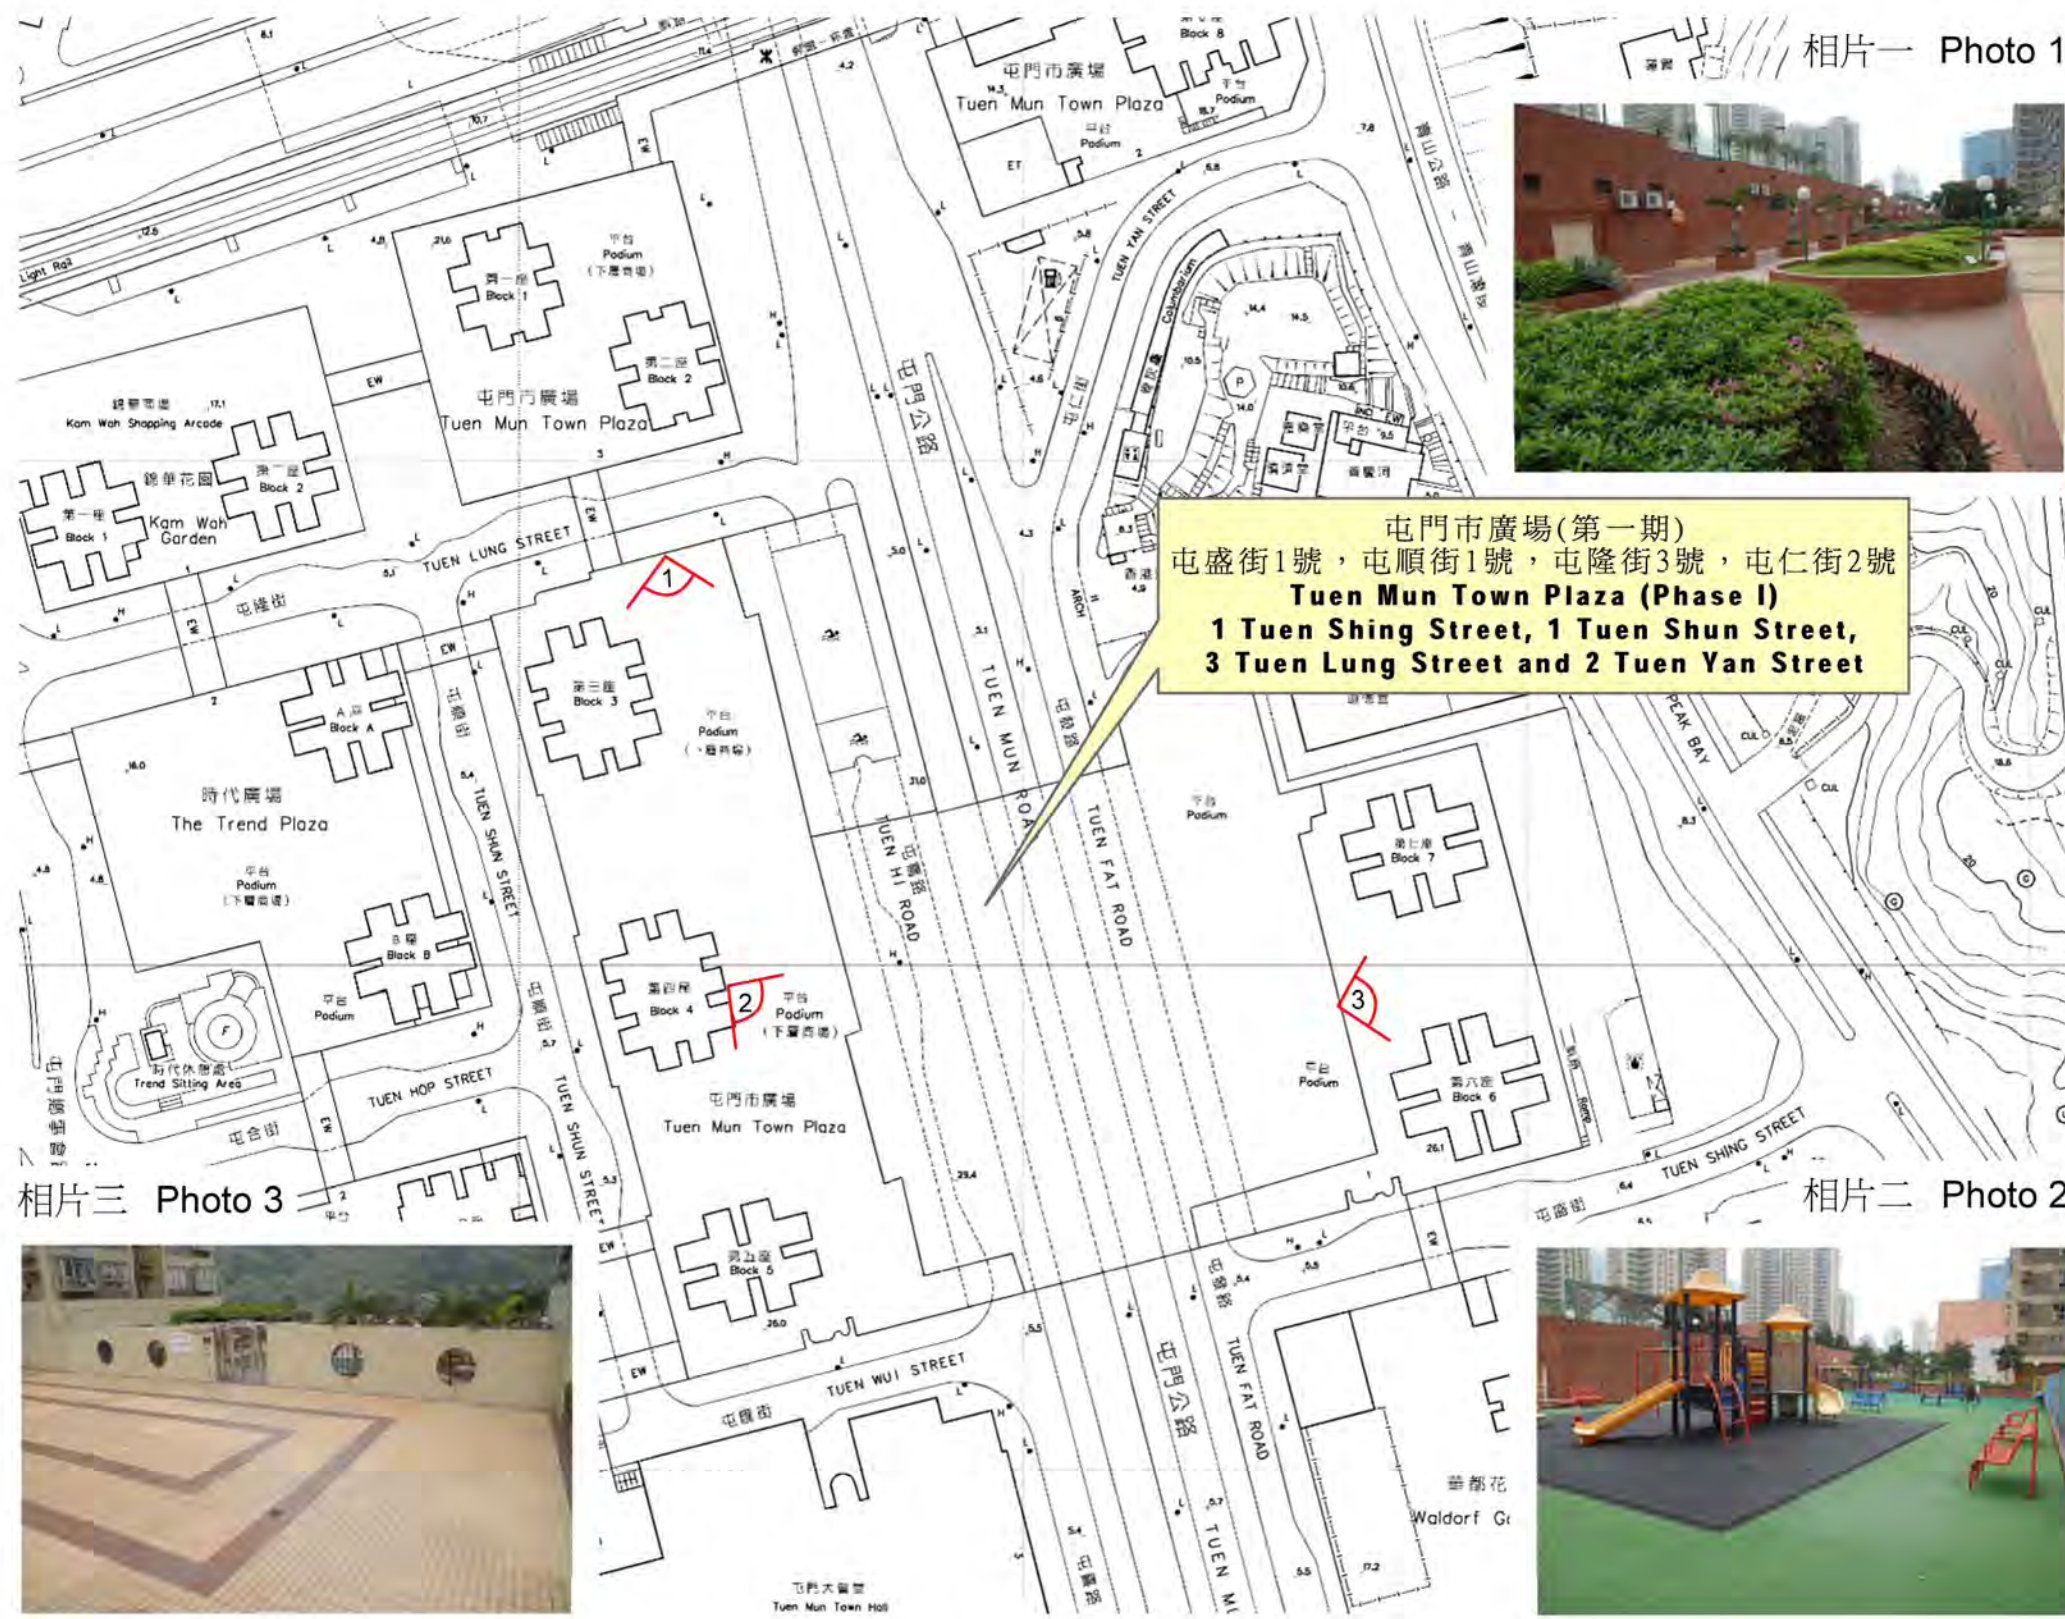

Provision of Open Space required under lease for the use by the public in private developments completed in or after 1980 (as at June 2015)

Chi Lok Fa Yuen 18 Tsing Hoi Circuit	(a) Its size is about 3,000 m ² . (b) It is at ground level and is accessible from Tsing Wui Street. (c) It is open to the public at all times. (d) Sheltered seating available. (e) Barrier-free-access facilities not applicable.	(i) The development is in multiple- ownership.	District Lands Office/ Tuen Mun 2451 3146	Annex 4
---	--	--	---	---------

相片二 Photo 2

相片四 Photo 4

相片三 Photo 3

只作識別用 FOR IDENTIFICATION PURPOSE ONLY

地政總署 土地訊息中心
Land Information Centre
Lands Department
圖則由土地訊息中心繪製
Plan Prepared by LIC

綠怡居 福亨村路138號
Botania Villa
138 Fuk Hang Tsuen Road

檔案編號 File No. LD SMO/LIC 1/2/1
測量圖編號 Survey Sheet No. 6-NW-21B, 22A
發展藍圖編號 Layout Plan No.
參考圖編號 Reference Plan No.
圖則編號 PLAN No. LIC-0S041

位置圖 Location

屯門市廣場(第一期)
屯盛街1號, 屯順街1號, 屯隆街3號, 屯仁街2號
Tuen Mun Town Plaza (Phase I)
1 Tuen Shing Street, 1 Tuen Shun Street,
3 Tuen Lung Street and 2 Tuen Yan Street