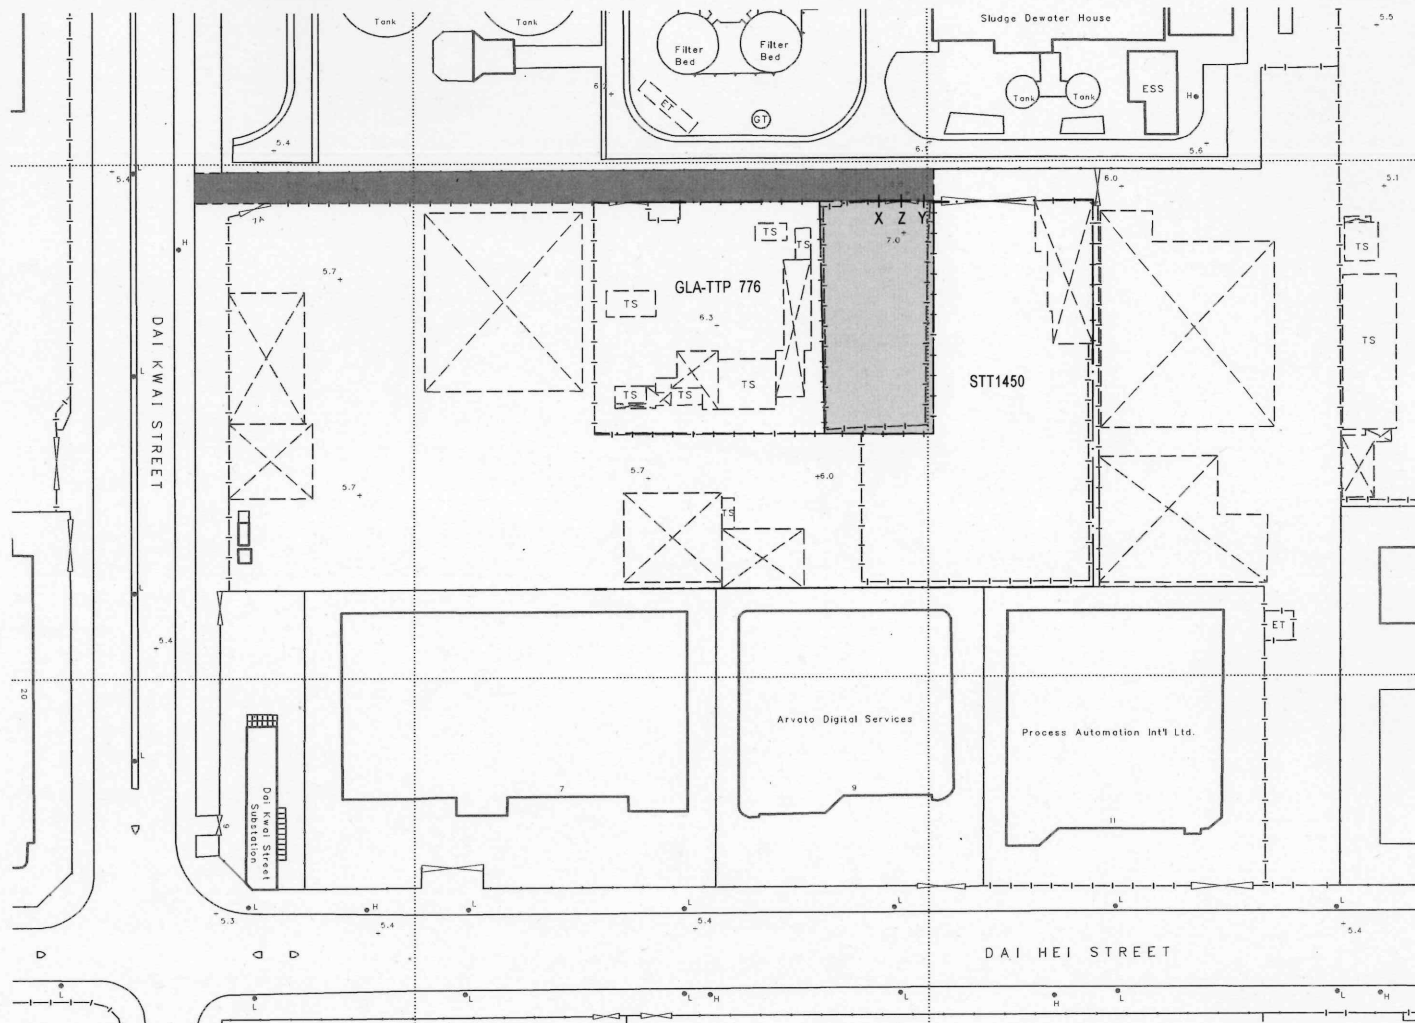

LOCATION

SCALE 1:20 000

COLOURED PINK AREA 980 SQUARE METRES (ABOUT)

SCALE 1:1 000

DRAFT

FOR IDENTIFICATION PURPOSES ONLY

District Lands Office, Tai Po
Lands Department

Plan Prepared by District Survey Office, Tai Po

© Copyright reserved - Hong Kong SAR Government

SHORT TERM TENANCY No. STTTP0033

TAI PO, NEW TERRITORIES

File No. DLO/TP 396/TAT/68

Survey Sheet No. 7-NE-1C

Layout Plan No. -----

Reference Plan No. -----

PLAN No. TPM6740