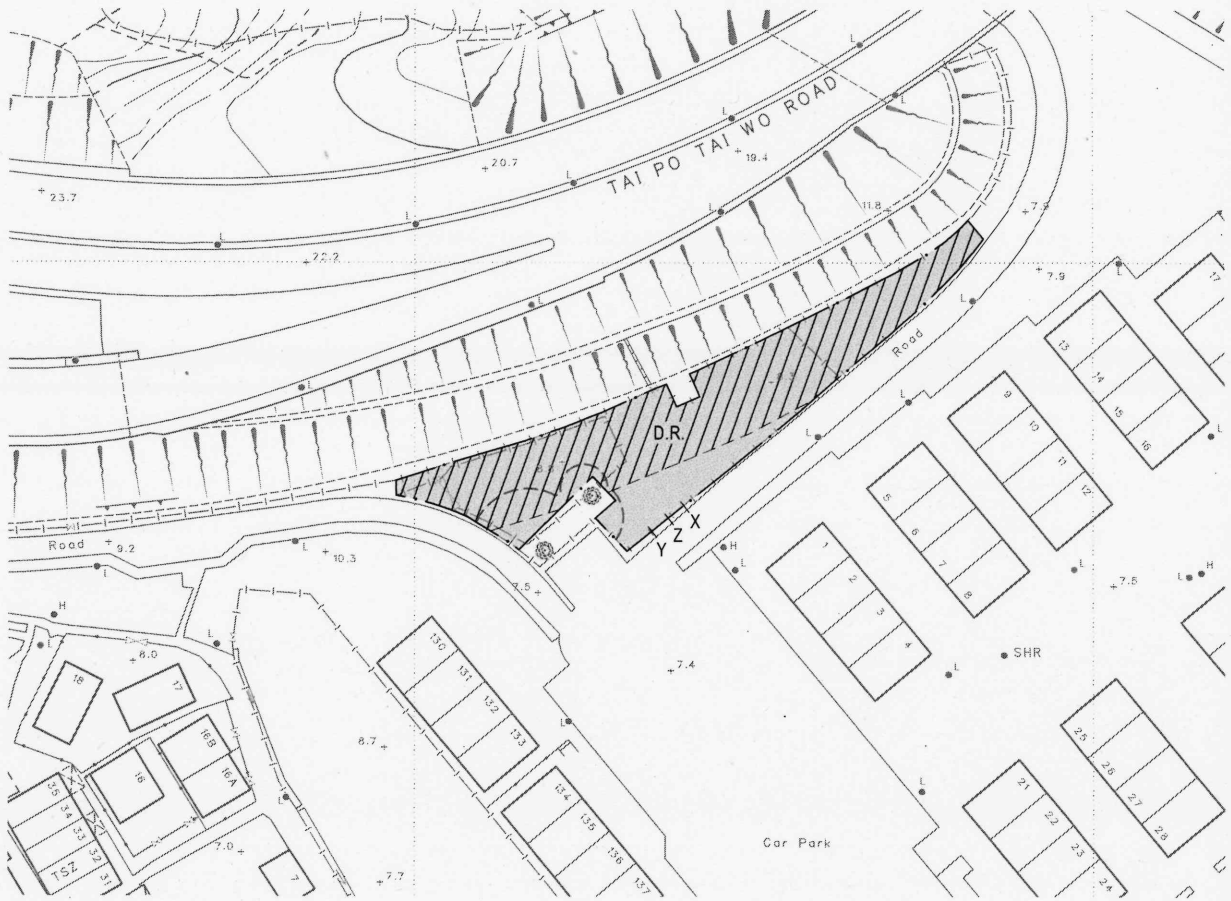

SHORT TERM TENANCY No. STTTP0027
TAI PO, NEW TERRITORIES

COLOURED PINK AND PINK HATCHED BLACK AREA 1 024 SQUARE METRES (ABOUT)

SCALE 1:1 000

LOCATION

SCALE 1: 20 000

DRAFT

FOR IDENTIFICATION PURPOSES ONLY

District Lands Office, Tai Po
Lands Department

Plan Prepared by District Survey Office, Tai Po

© Copyright reserved - Hong Kong SAR Government

File No. DLO/TP 364/TAT/68

Survey Sheet No. 7-NW-8B

Layout Plan No. -----

Reference Plan No. -----

PLAN No. TPM6726-C