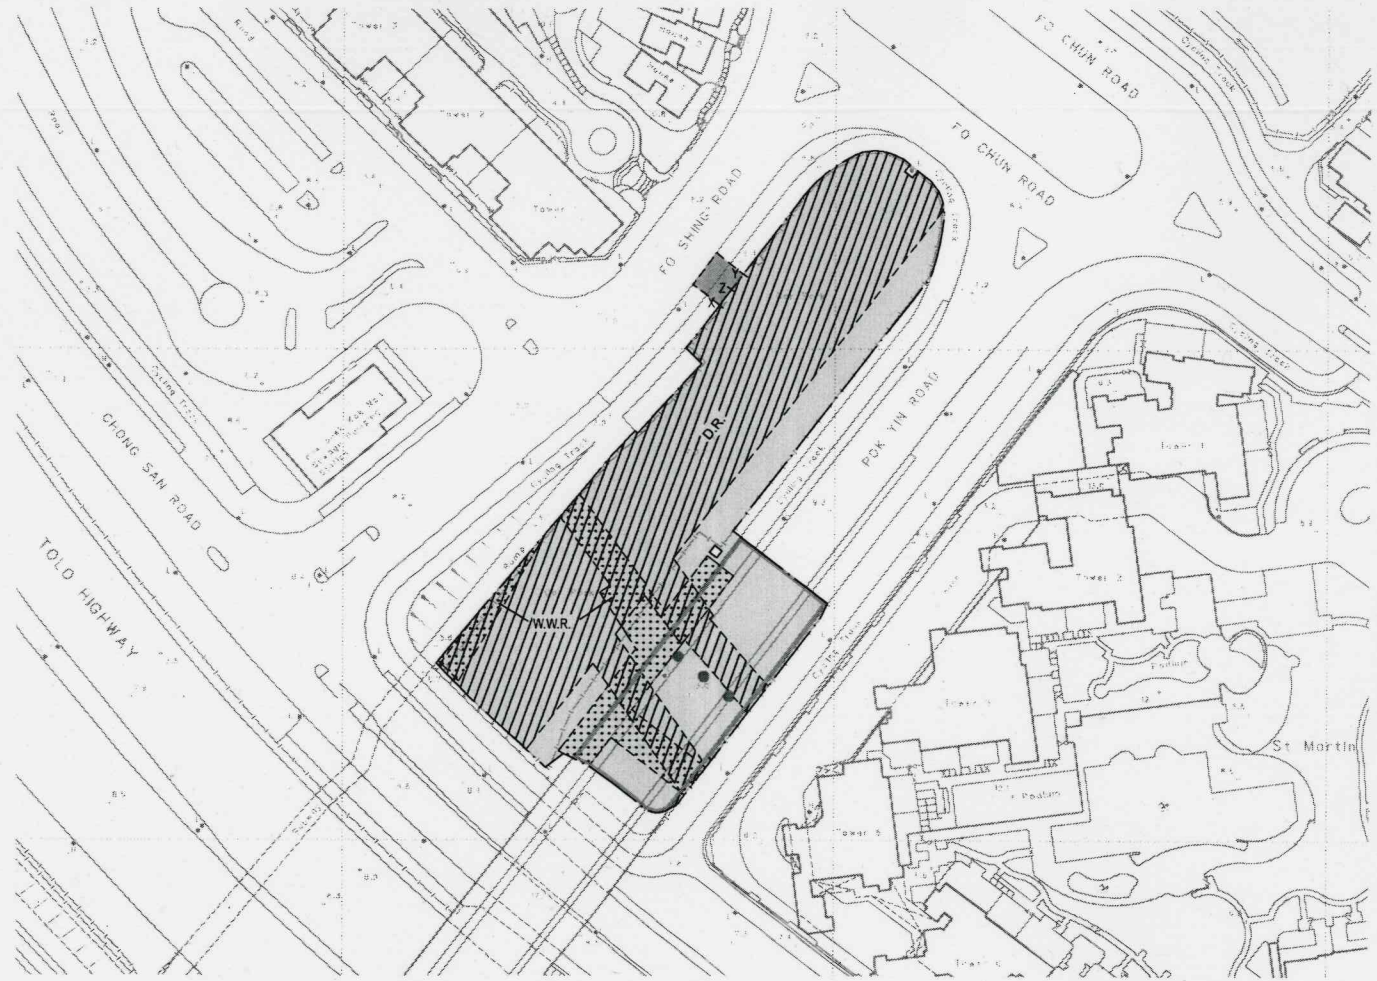

LOCATION

SCALE 1:20 000

COLOURED PINK, PINK EDGED PURPLE, PINK HATCHED BLACK,  
PINK HATCHED BLACK STIPPLED BLACK AND PINK STIPPLED BLACK AREA 5 490 SQUARE METRES (ABOUT)

SCALE 1:1 000

**DRAFT**

FOR IDENTIFICATION PURPOSES ONLY

 District Lands Office, Tai Po  
Lands Department

Plan Prepared by District Survey Office, Tai Po

© Copyright reserved - Hong Kong SAR Government

SHORT TERM TENANCY No. STTTP0007

TAI PO, NEW TERRITORIES

File No. DLO/TP 269/TAT/68

Survey Sheet Nos. 7-NE-11D, 12C, 16B & 17A

Layout Plan No. -----

Reference Plan No. -----

PLAN No. TPM6540c

Date : 20/05/2021