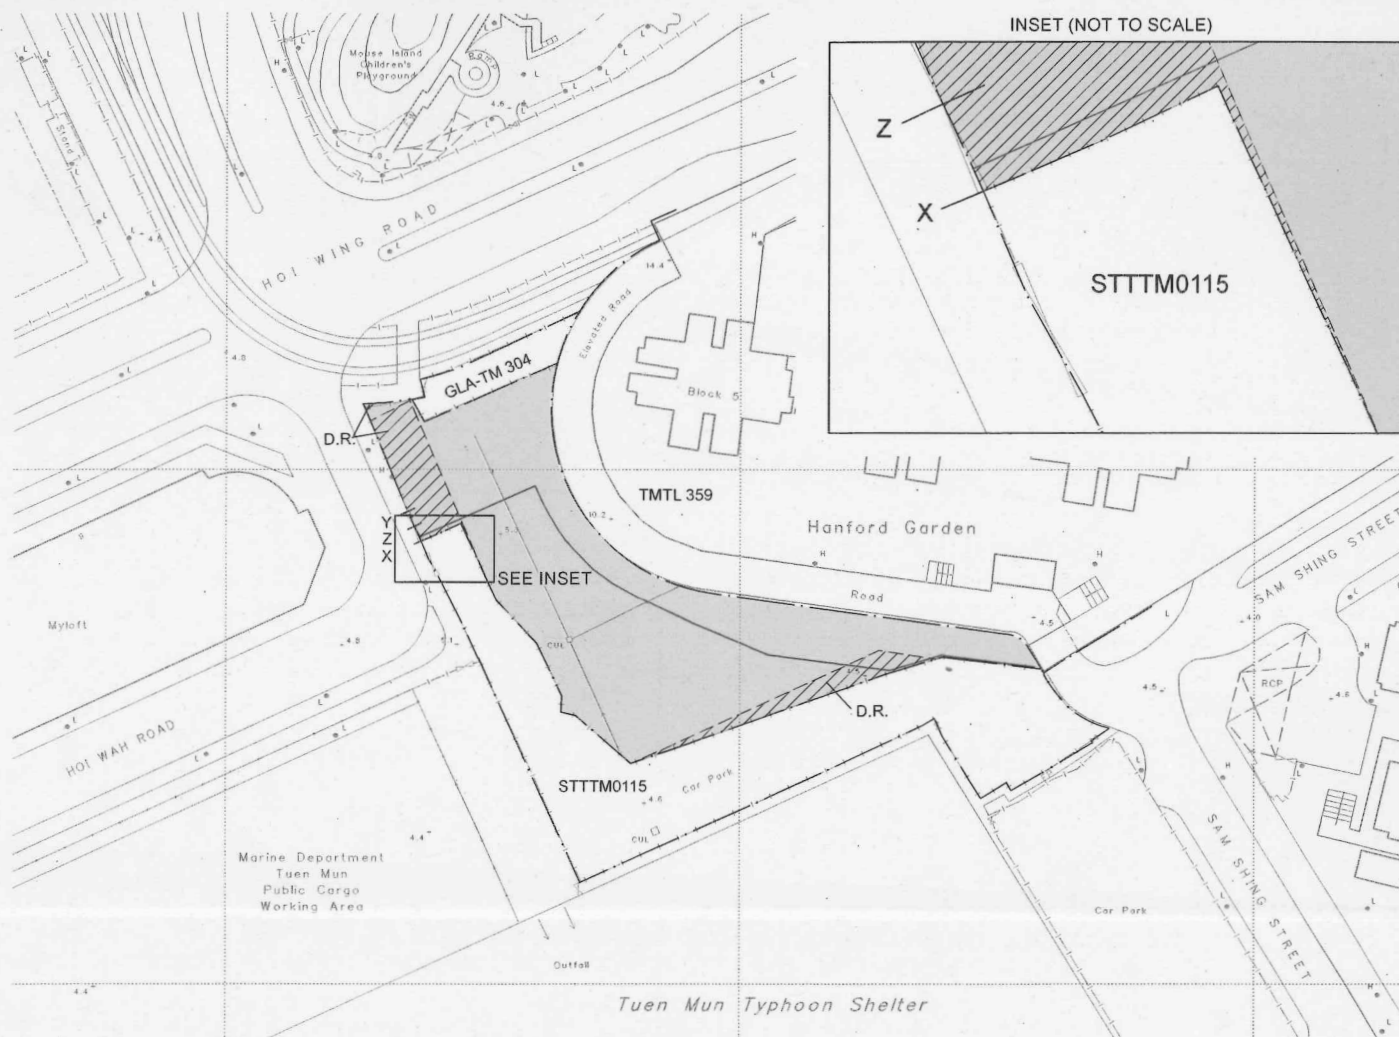

LOCATION

SCALE 1:20 000

INSET (NOT TO SCALE)

COLOURED PINK AND PINK HATCHED BLACK AREA 3 080 SQUARE METRES (ABOUT)

SCALE 1:1 000

DRAFT

FOR IDENTIFICATION PURPOSES ONLY

District Lands Office, Tuen Mun
Lands Department

Plan Prepared by District Survey Office, Tuen Mun

© Copyright reserved - Hong Kong SAR Government

SHORT TERM TENANCY No. STTTM0163

File Nos. L/M(1) TO DLOTM 4/MAT/25 &
LANDSD SMO/Regional-007-001-DSO/TM-2025-W006

Survey Sheet Nos. 6-SW-11A & 11C

Layout Plan No. -----

Reference Plan No. 06sw11a00.dgn (DSD)

PLAN No. TMM4695