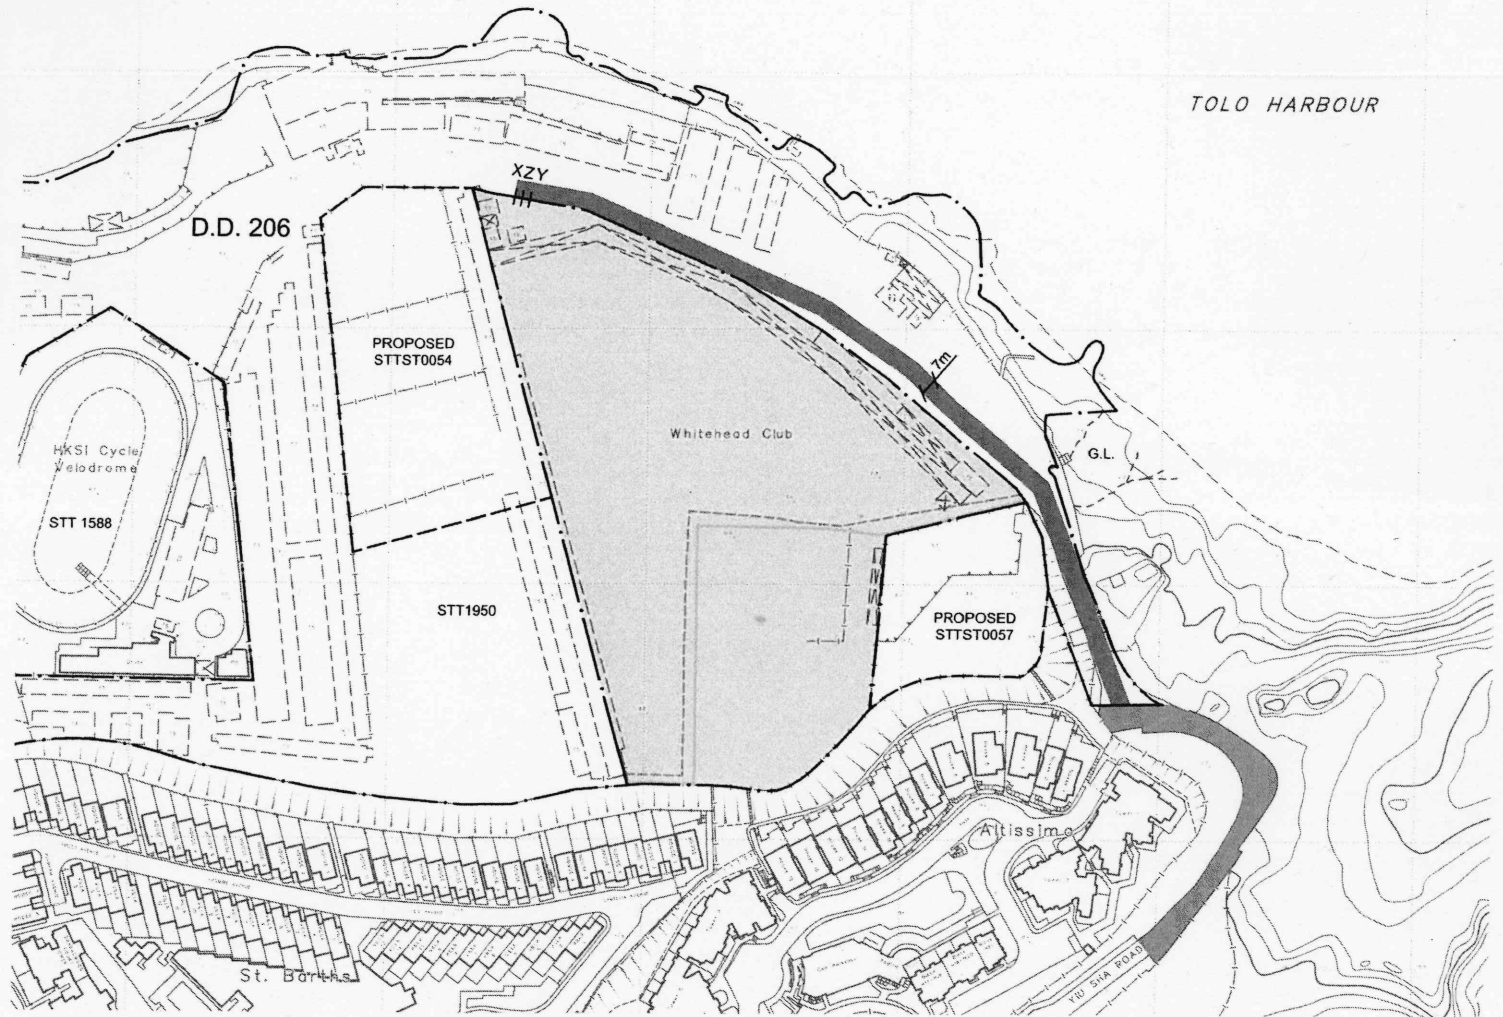

LOCATION

SCALE 1:20 000

WU KWAI SHA TSUI

TOLO HARBOUR

COLOURED PINK AREA 27 000 SQUARE METRES (ABOUT)

SCALE 1:2 000

**DRAFT**

FOR IDENTIFICATION PURPOSES ONLY

District Lands Office, Sha Tin  
Lands Department

Plan Prepared by District Survey Office, Sha Tin

© Copyright reserved - Hong Kong SAR Government

SHORT TERM TENANCY No. ST0061

File No. L/M(1) in LD DLO/ST/STTST0061

Survey Sheet No. 7-NE-14B/D

Layout Plan No. -----

Reference Plan No. -----

PLAN No. STM10436-POc