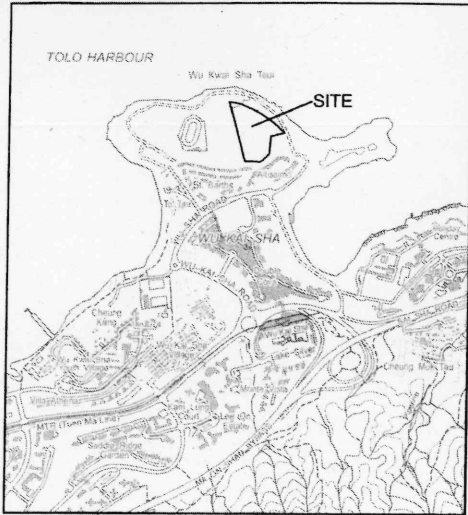

LOCATION

SCALE 1:20 000

WU KWAI SHA TSUI

TOLO HARBOUR

COLOURED PINK AREA 27 000 SQUARE METRES (ABOUT)

SCALE 1:2 000

**DRAFT**

FOR IDENTIFICATION PURPOSES ONLY

District Lands Office, Sha Tin  
Lands Department

Plan Prepared by District Survey Office, Sha Tin

© Copyright reserved - Hong Kong SAR Government

SHORT TERM TENANCY No. ST0061

File No. L/M(1) in LD DLO/ST/STTST0061

Survey Sheet No. 7-NE-14B/D

Layout Plan No. -----

Reference Plan No. -----

PLAN No. STM10436-POc