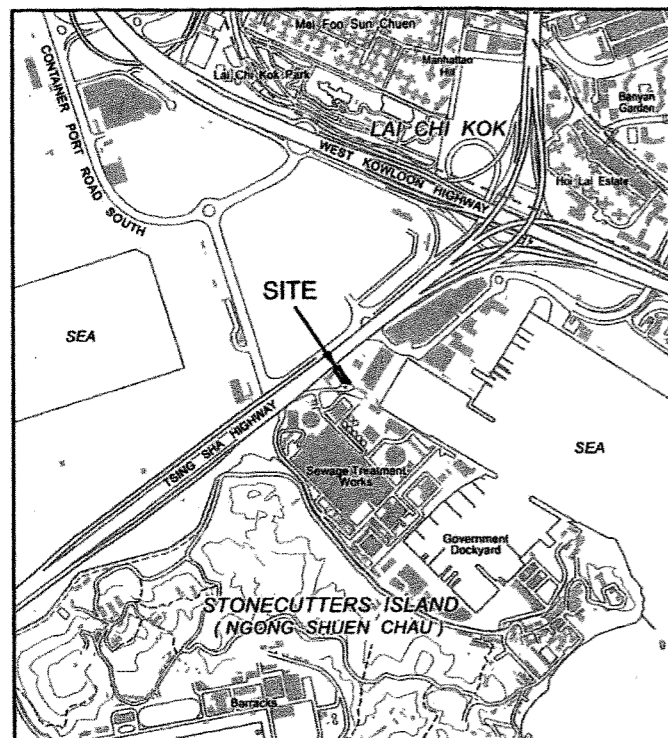

LOCATION

SCALE 1:20 000

COLOURED PINK AREA 578 SQUARE METRES (ABOUT)

SCALE 1:1 000

DRAFT

FOR IDENTIFICATION PURPOSES ONLY

District Lands Office, Kowloon West
Lands Department

Plan Prepared by District Survey Office, Kowloon

© Copyright reserved - Hong Kong SAR Government

TENANCY AGREEMENT No. STTKW0022

File No. DSO/K W303/3/1, KW KX3145

Survey Sheet No. 11-NW-12D

Layout Plan No.

Reference Plan No.

PLAN No. KM10710-PO

DRAFT