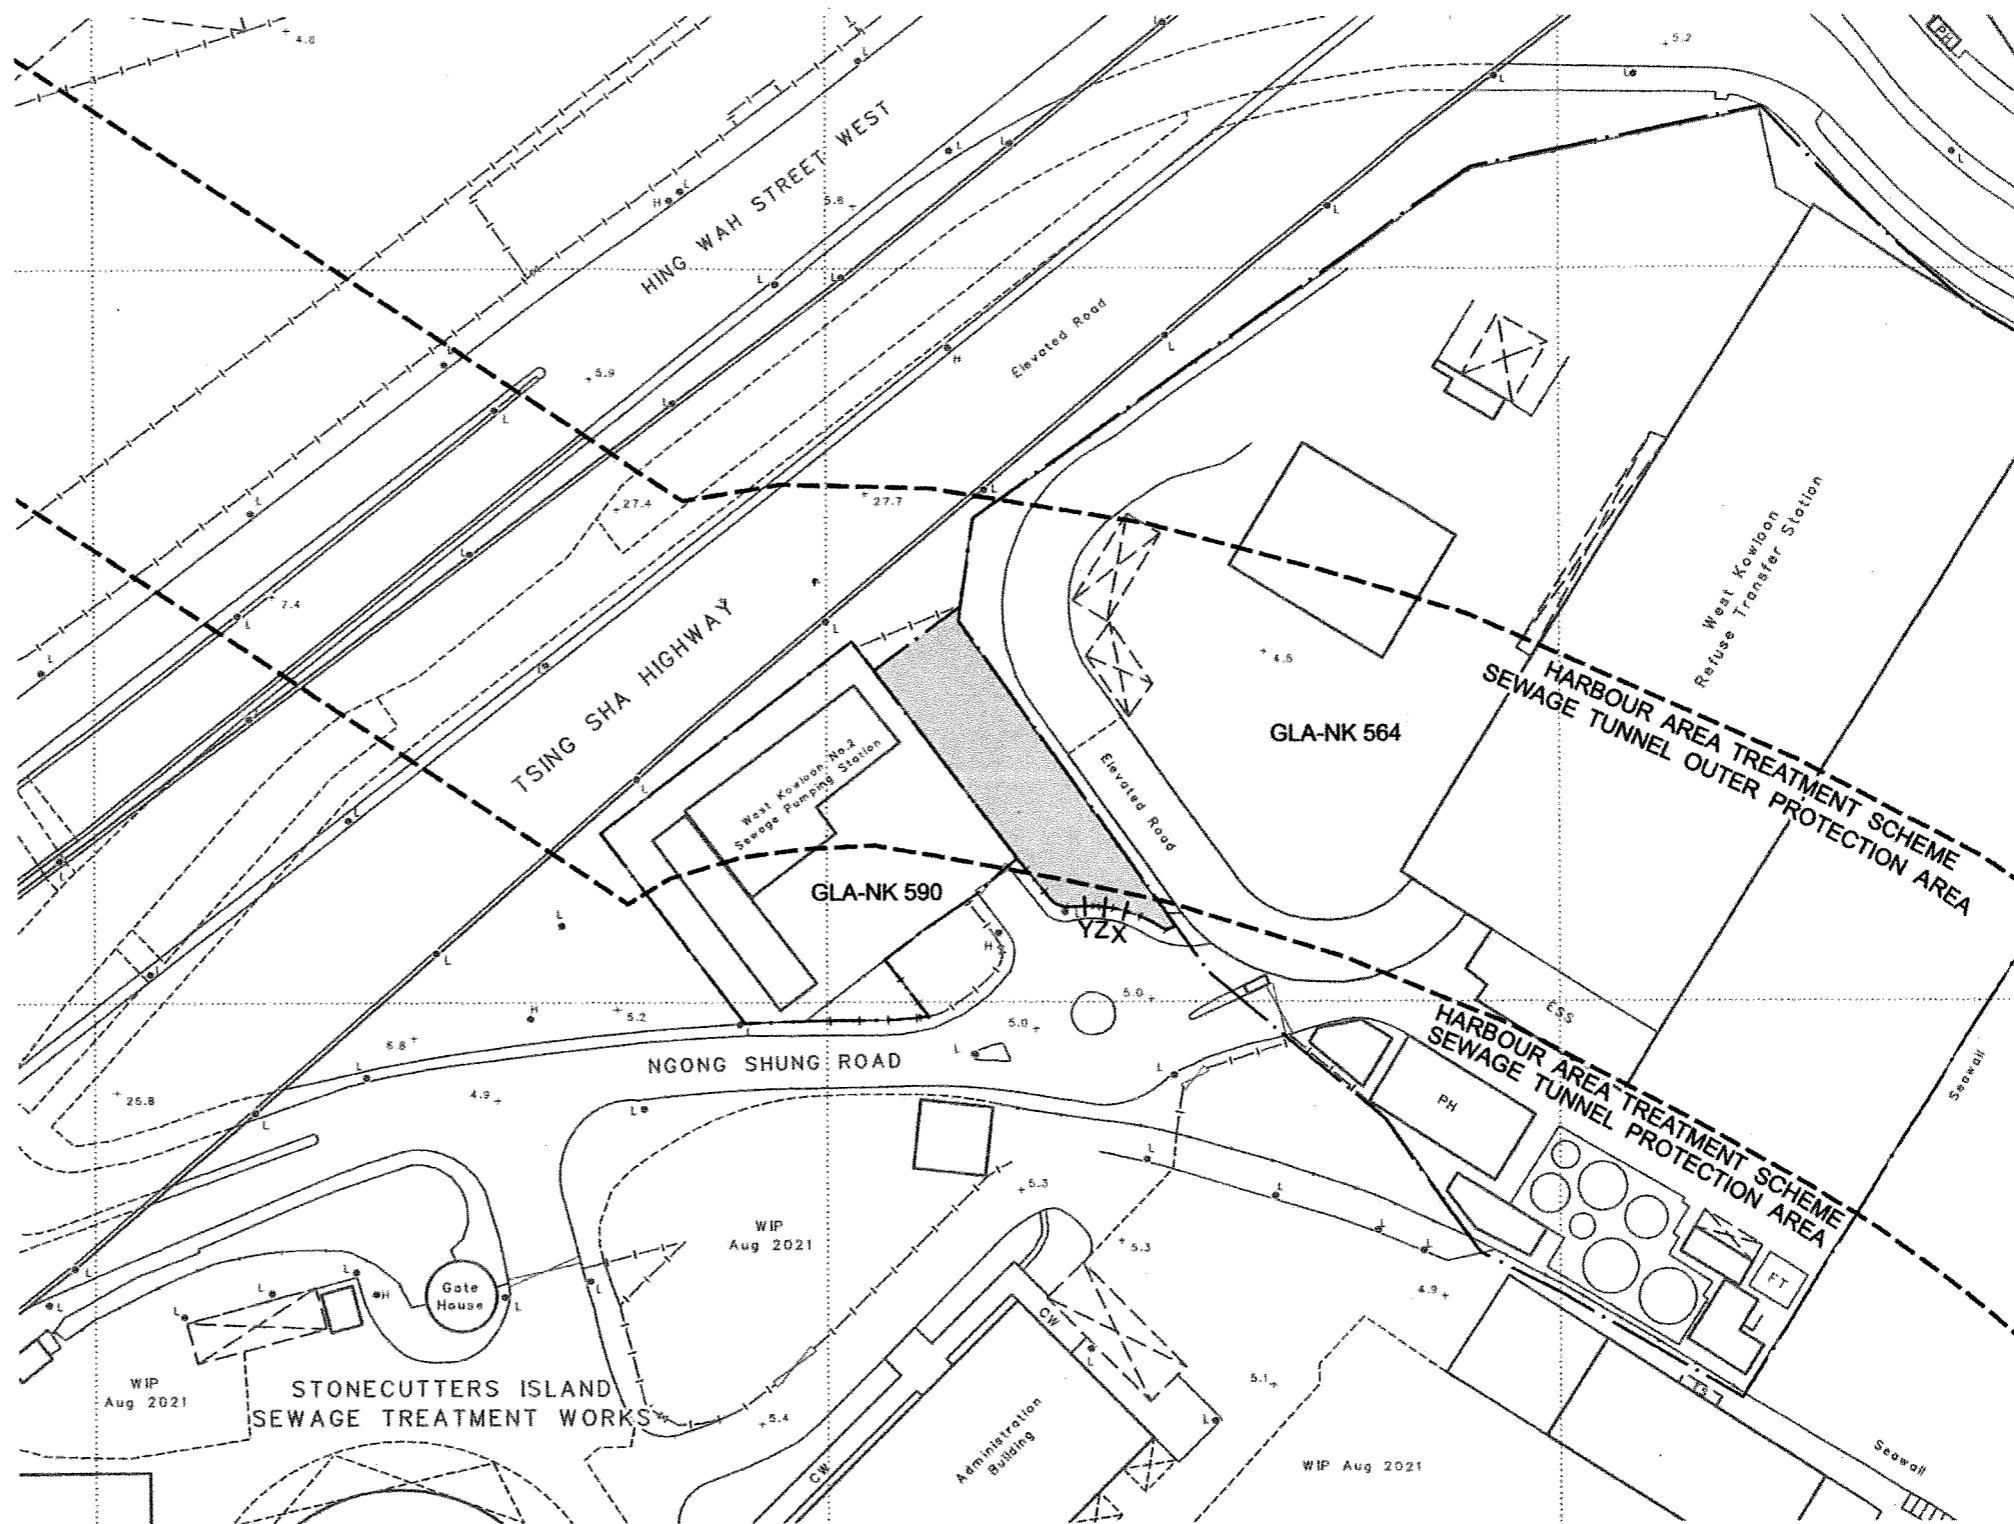

LOCATION

SCALE 1:20 000

COLOURED PINK AREA 578 SQUARE METRES (ABOUT)

SCALE 1:1 000

DRAFT

FOR IDENTIFICATION PURPOSES ONLY

District Lands Office, Kowloon West
Lands Department

Plan Prepared by District Survey Office, Kowloon

© Copyright reserved - Hong Kong SAR Government

TENANCY AGREEMENT No. STTKW0022

File No. DSO/K W303/3/1, KW KX3145

Survey Sheet No. 11-NW-12D

Layout Plan No.

Reference Plan No.

PLAN No. KM10710-PO

DRAFT