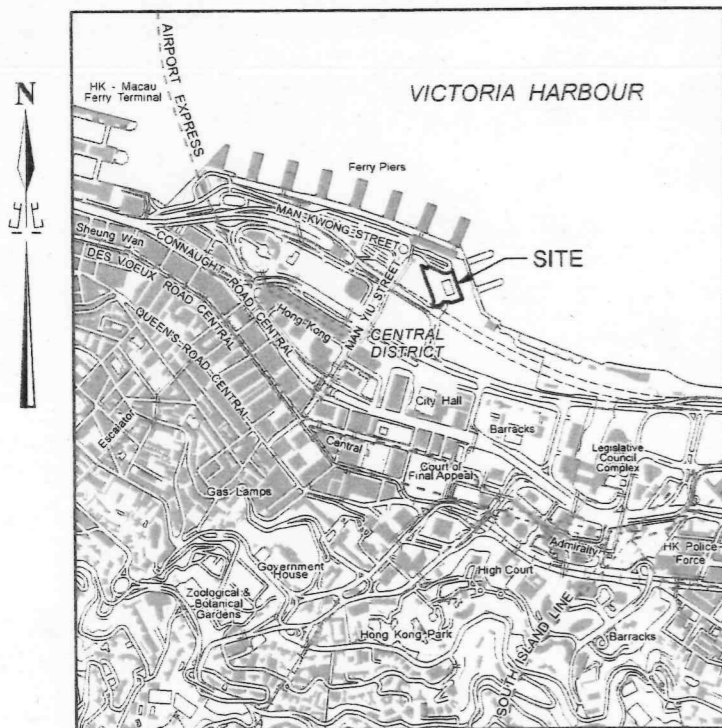

LOCATION

SCALE 1:20 000

COLOURED PINK, PINK HATCHED BLACK, PINK STIPPLED BLACK, PINK CROSS-HATCHED BLACK, PINK STIPPLED GREEN AND PINK STIPPLED GREEN HATCHED BLACK AREA 7 300 SQUARE METRES (ABOUT)

SCALE 1:1 000

DRAFT

FOR IDENTIFICATION PURPOSES ONLY

District Lands Office, Hong Kong West and South Lands Department

Plan Prepared by District Survey Office, Hong Kong

© Copyright reserved - Hong Kong SAR Government

SHORT TERM TENANCY No. STTHWS0031

File No. DLO/HW L/M STTHWS0031 & DSO/HK W2637

Survey Sheet No. 11-SW-9A

Layout Plan No. --

Reference Plan No. HKM10045 & F(23) in DSO/HK W2637

PLAN No. HKM10560

Date : 25/07/2023