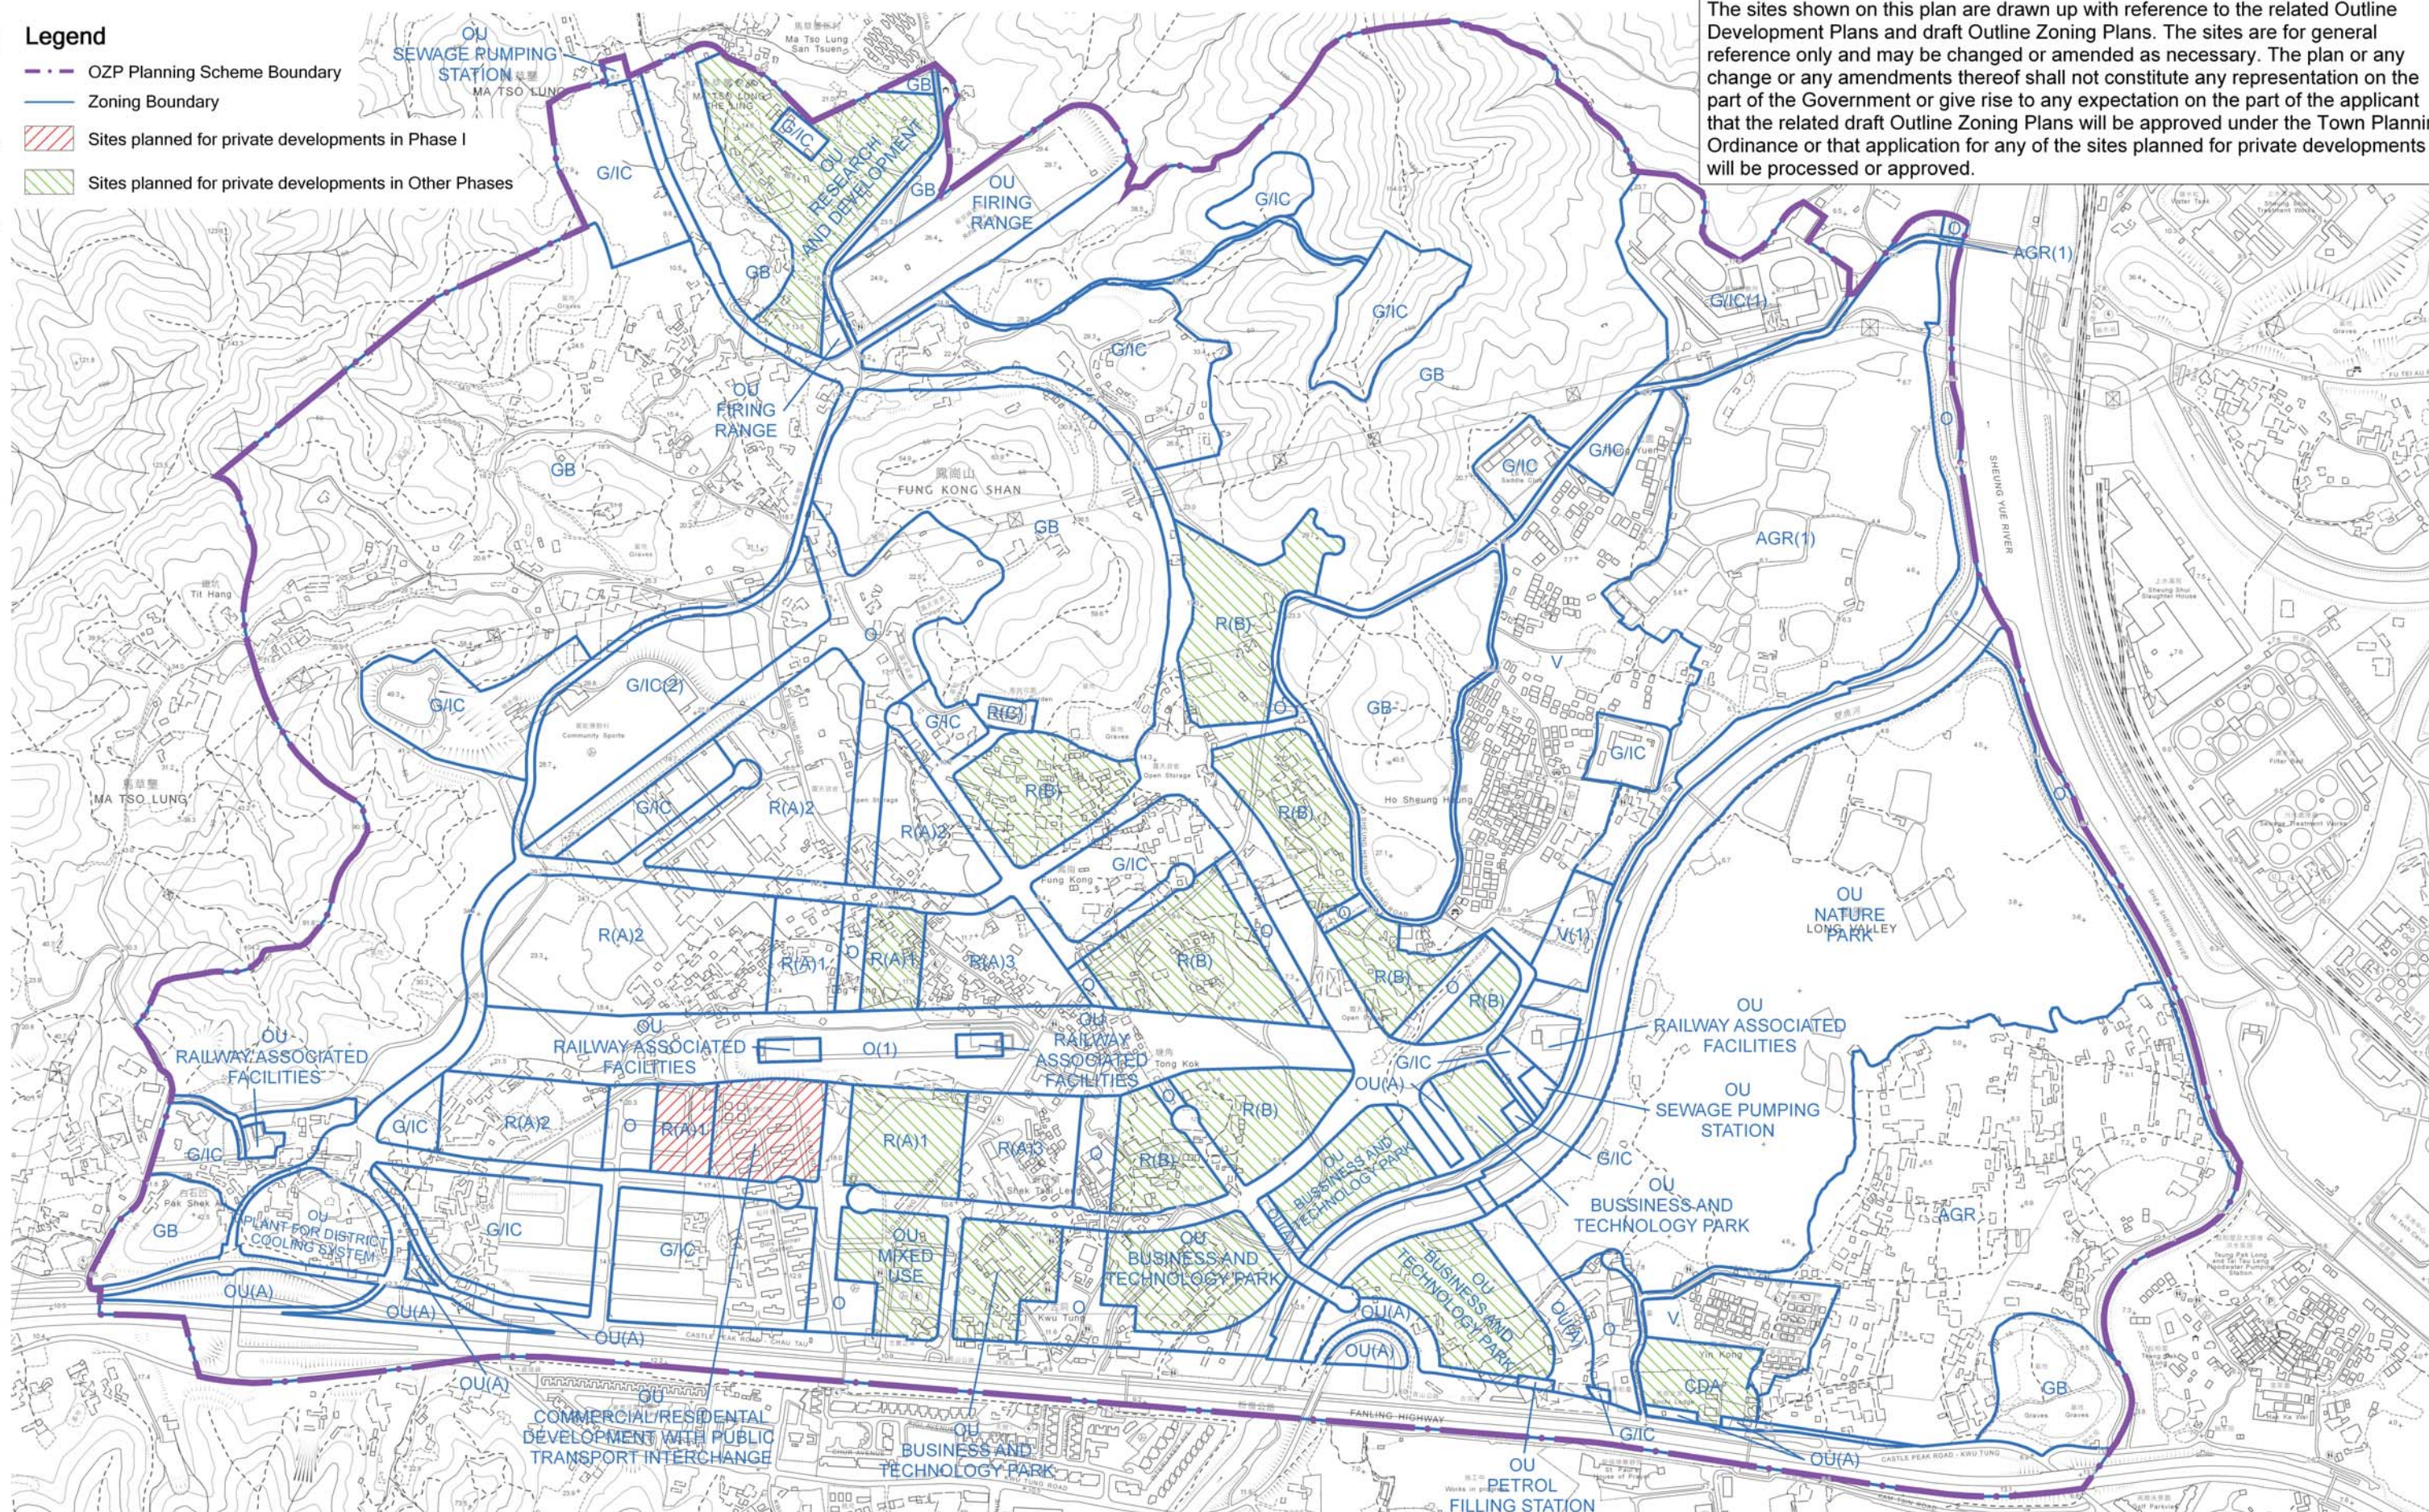

**Legend**

- OZP Planning Scheme Boundary
- Zoning Boundary
- Sites planned for private developments in Phase I
- Sites planned for private developments in Other Phases

The sites shown on this plan are drawn up with reference to the related Outline Development Plans and draft Outline Zoning Plans. The sites are for general reference only and may be changed or amended as necessary. The plan or any change or any amendments thereof shall not constitute any representation on the part of the Government or give rise to any expectation on the part of the applicant that the related draft Outline Zoning Plans will be approved under the Town Planning Ordinance or that application for any of the sites planned for private developments will be processed or approved.

只作識別用 FOR IDENTIFICATION PURPOSES ONLY

地政總署測繪處  
Survey and Mapping Office, Lands Department

圖則由土地信息中心繪製  
Plan Prepared by Land Information Centre  
香港特別行政區政府 - 版權所有  
© Copyright reserved - Hong Kong SAR Government

古洞北新發展區 - 首階段及其他階段規劃作私人發展的用地

**Kwu Tung North New Development Area - Sites Planned for Private Developments in Phase I and Other Phases**

檔案編號 File No.  
測量圖編號 Survey Sheet No. 2-NE-D, 2-SE-B, 3-NW-C & 3-SW-A  
發展藍圖編號 Layout Plan No.  
參考圖編號 Reference Plan No.  
圖則編號 PLAN No. LIC-MIS-033g