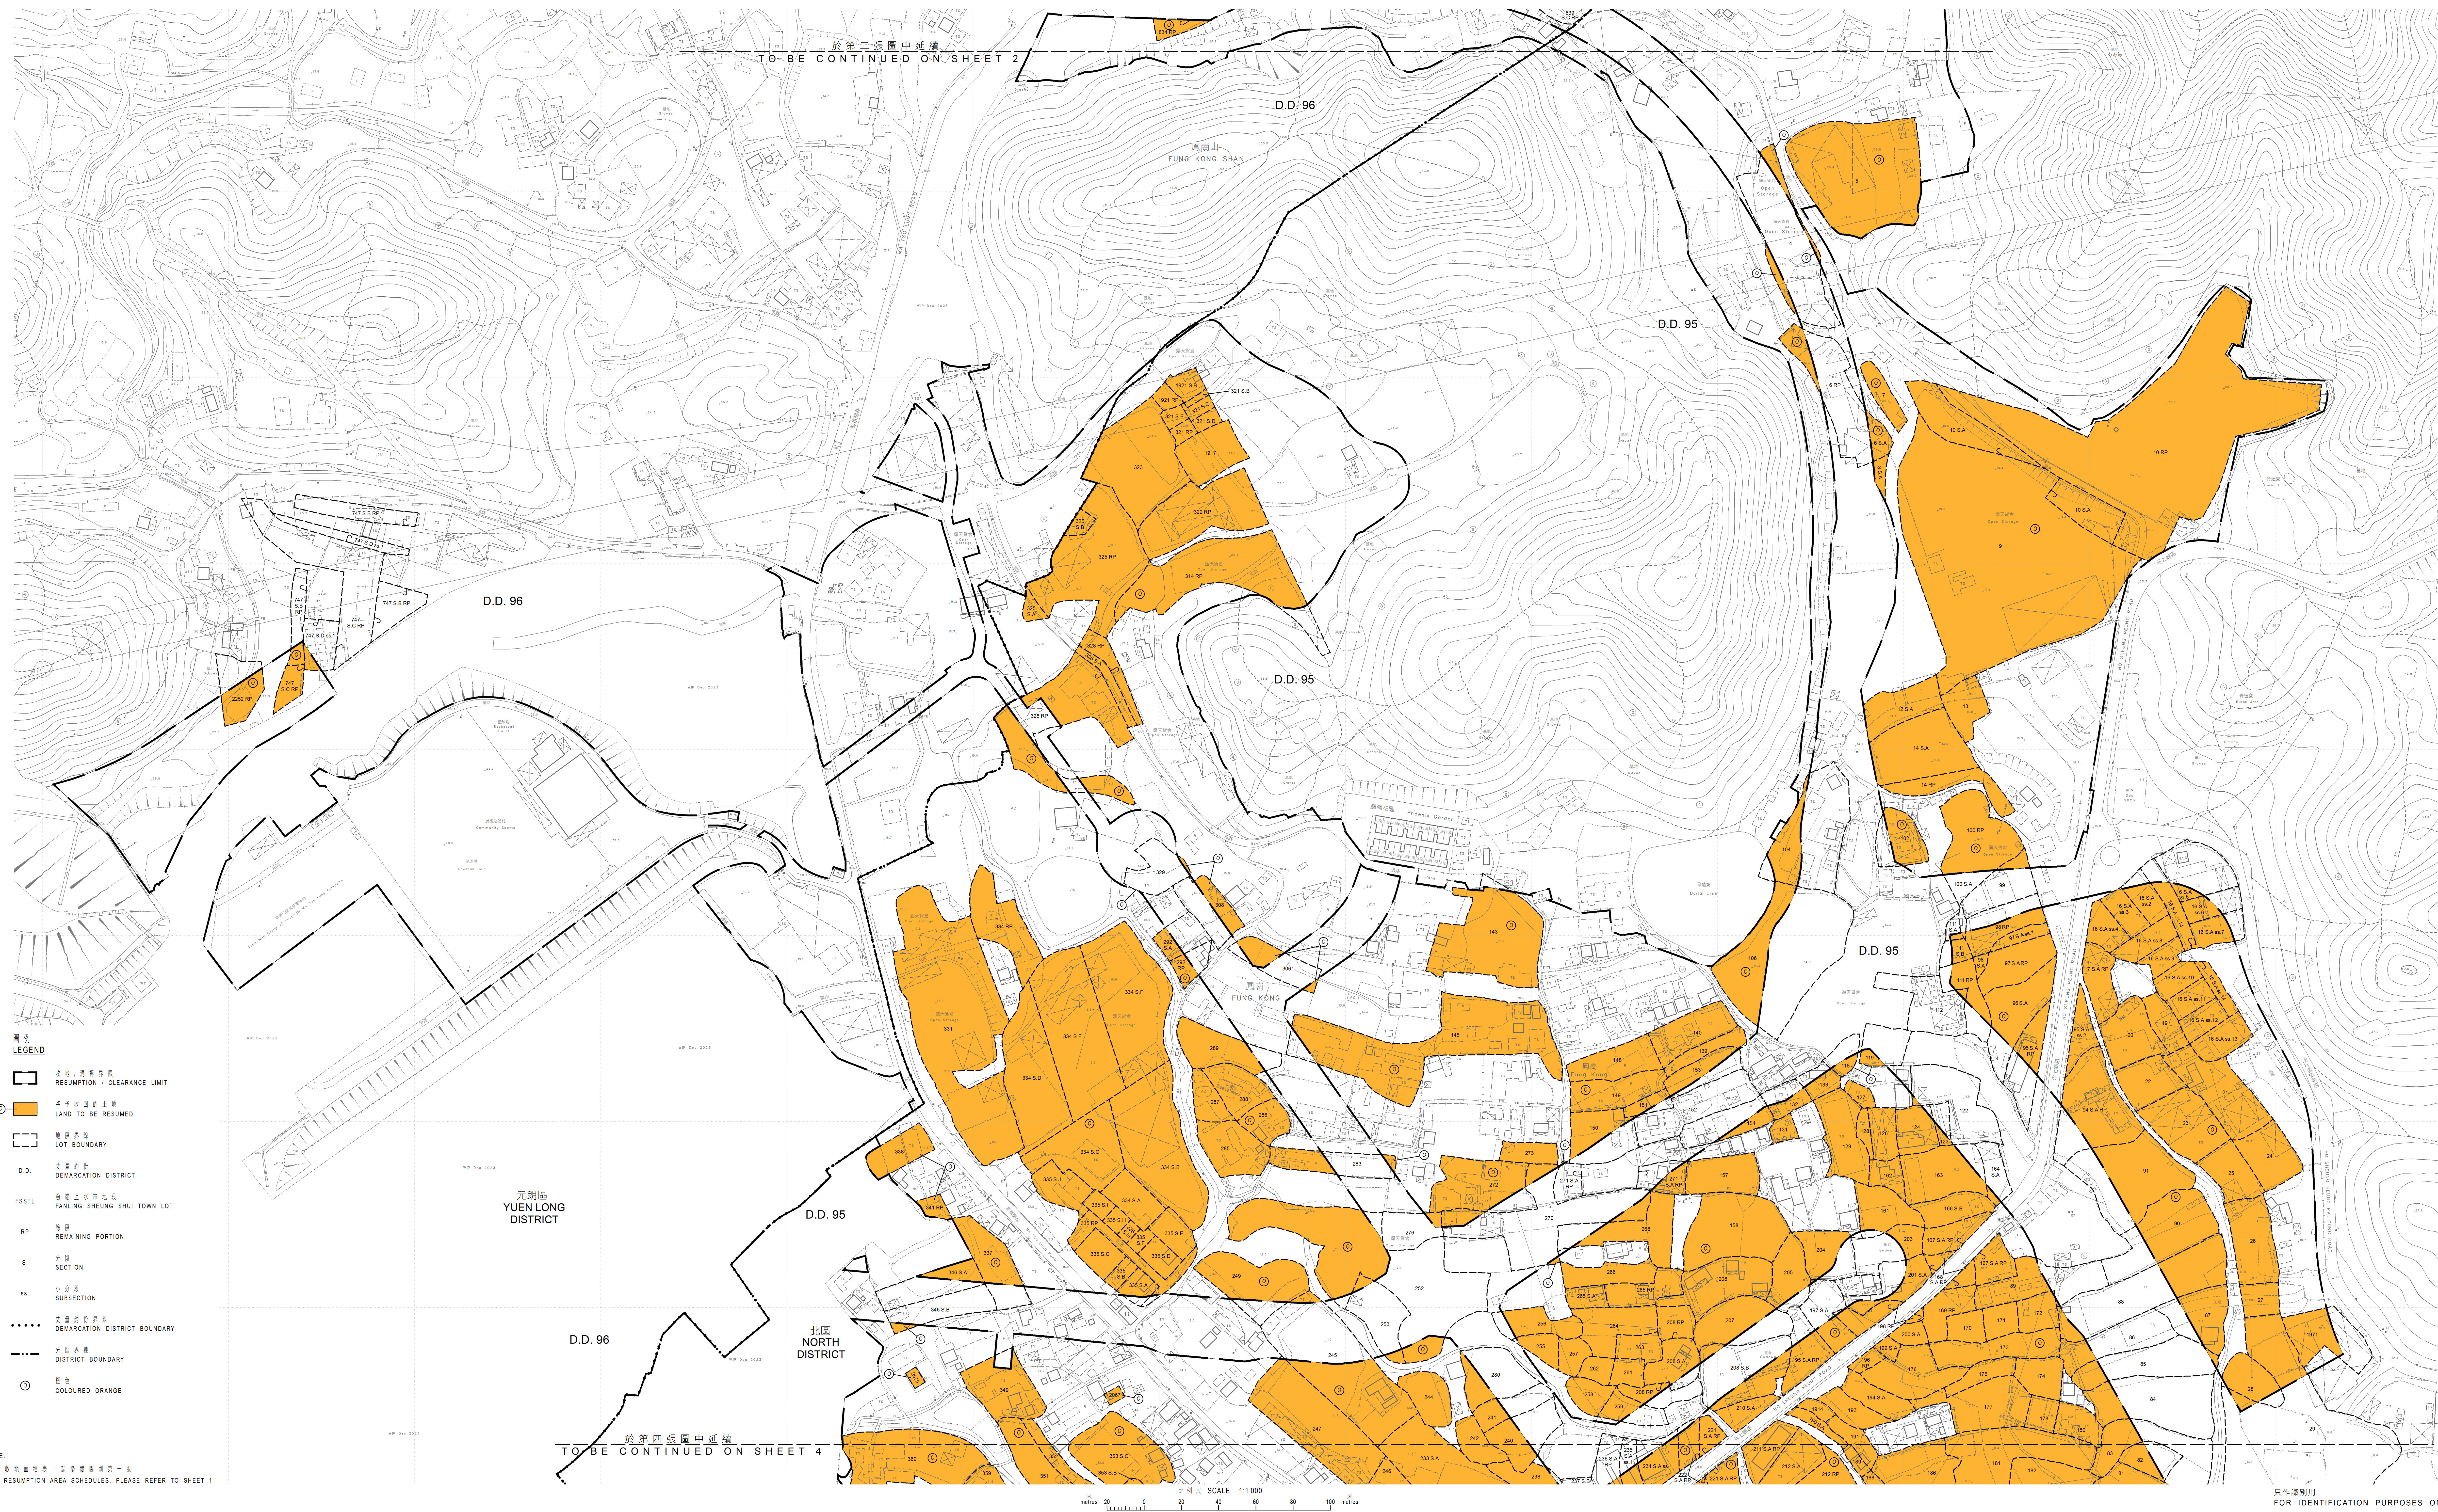

於第二張圖中延續
TO BE CONTINUED ON SHEET 2

1. **圖例 LEGEND**
2. 復地 / 通車界限
     RESUMPTION / CLEARANCE LIMIT
   - 待收回的土地
     LAND TO BE RESUMED
   - 地界線
     LOT BOUNDARY
   - D.D. 分區界線
     DEMARCATON DISTRICT
   - FSSTL 粉嶺上水新地帶
     FANLING SHEUNG SHUI TOWN LOT
   - RP 剩餘部份
     REMAINING PORTION
   - S. 地段
     SECTION
   - SS. 小分段
     SUBSECTION
   - ..... 分區界線
     DEMARCATON DISTRICT BOUNDARY
   - - - - 地界線
     DISTRICT BOUNDARY
   - ◎ 橙色
     COLOURED ORANGE

附註 NOTE:
有關收地日期表，請參閱圖則第一張
FOR RESUMPTION AREA SCHEDULES, PLEASE REFER TO SHEET 1

於第四張圖中延續
TO BE CONTINUED ON SHEET 4

比例尺 SCALE 1:1 000
metres 20 40 60 80 100 metres

只作識別用
FOR IDENTIFICATION PURPOSES ONLY

已簽署 Signed
(劉雋喬 Joanne LOU)
總地產界領事/新發展區
Chief Estate Surveyor / New Development Area
日期 Date 3/1/2024

地政總署 新發展區
Lands Department
New Development Area Section
Lands Department
圖則編製及地圖繪製
Plan Prepared by Paper Survey, Map, Survey and Mapping Office

收地圖則
收回土地條例 (第 124 章)
收回土地以便進行
古洞北新發展區及粉嶺北新發展區發展計劃 - 餘下階段
RESUMPTION PLAN
LANDS RESUMPTION ORDINANCE (CHAPTER 124)
RESUMPTION OF LAND FOR THE DEVELOPMENT OF
KWU TUNG NORTH NEW DEVELOPMENT AREA AND FANLING NORTH NEW DEVELOPMENT AREA - REMAINING PHASE