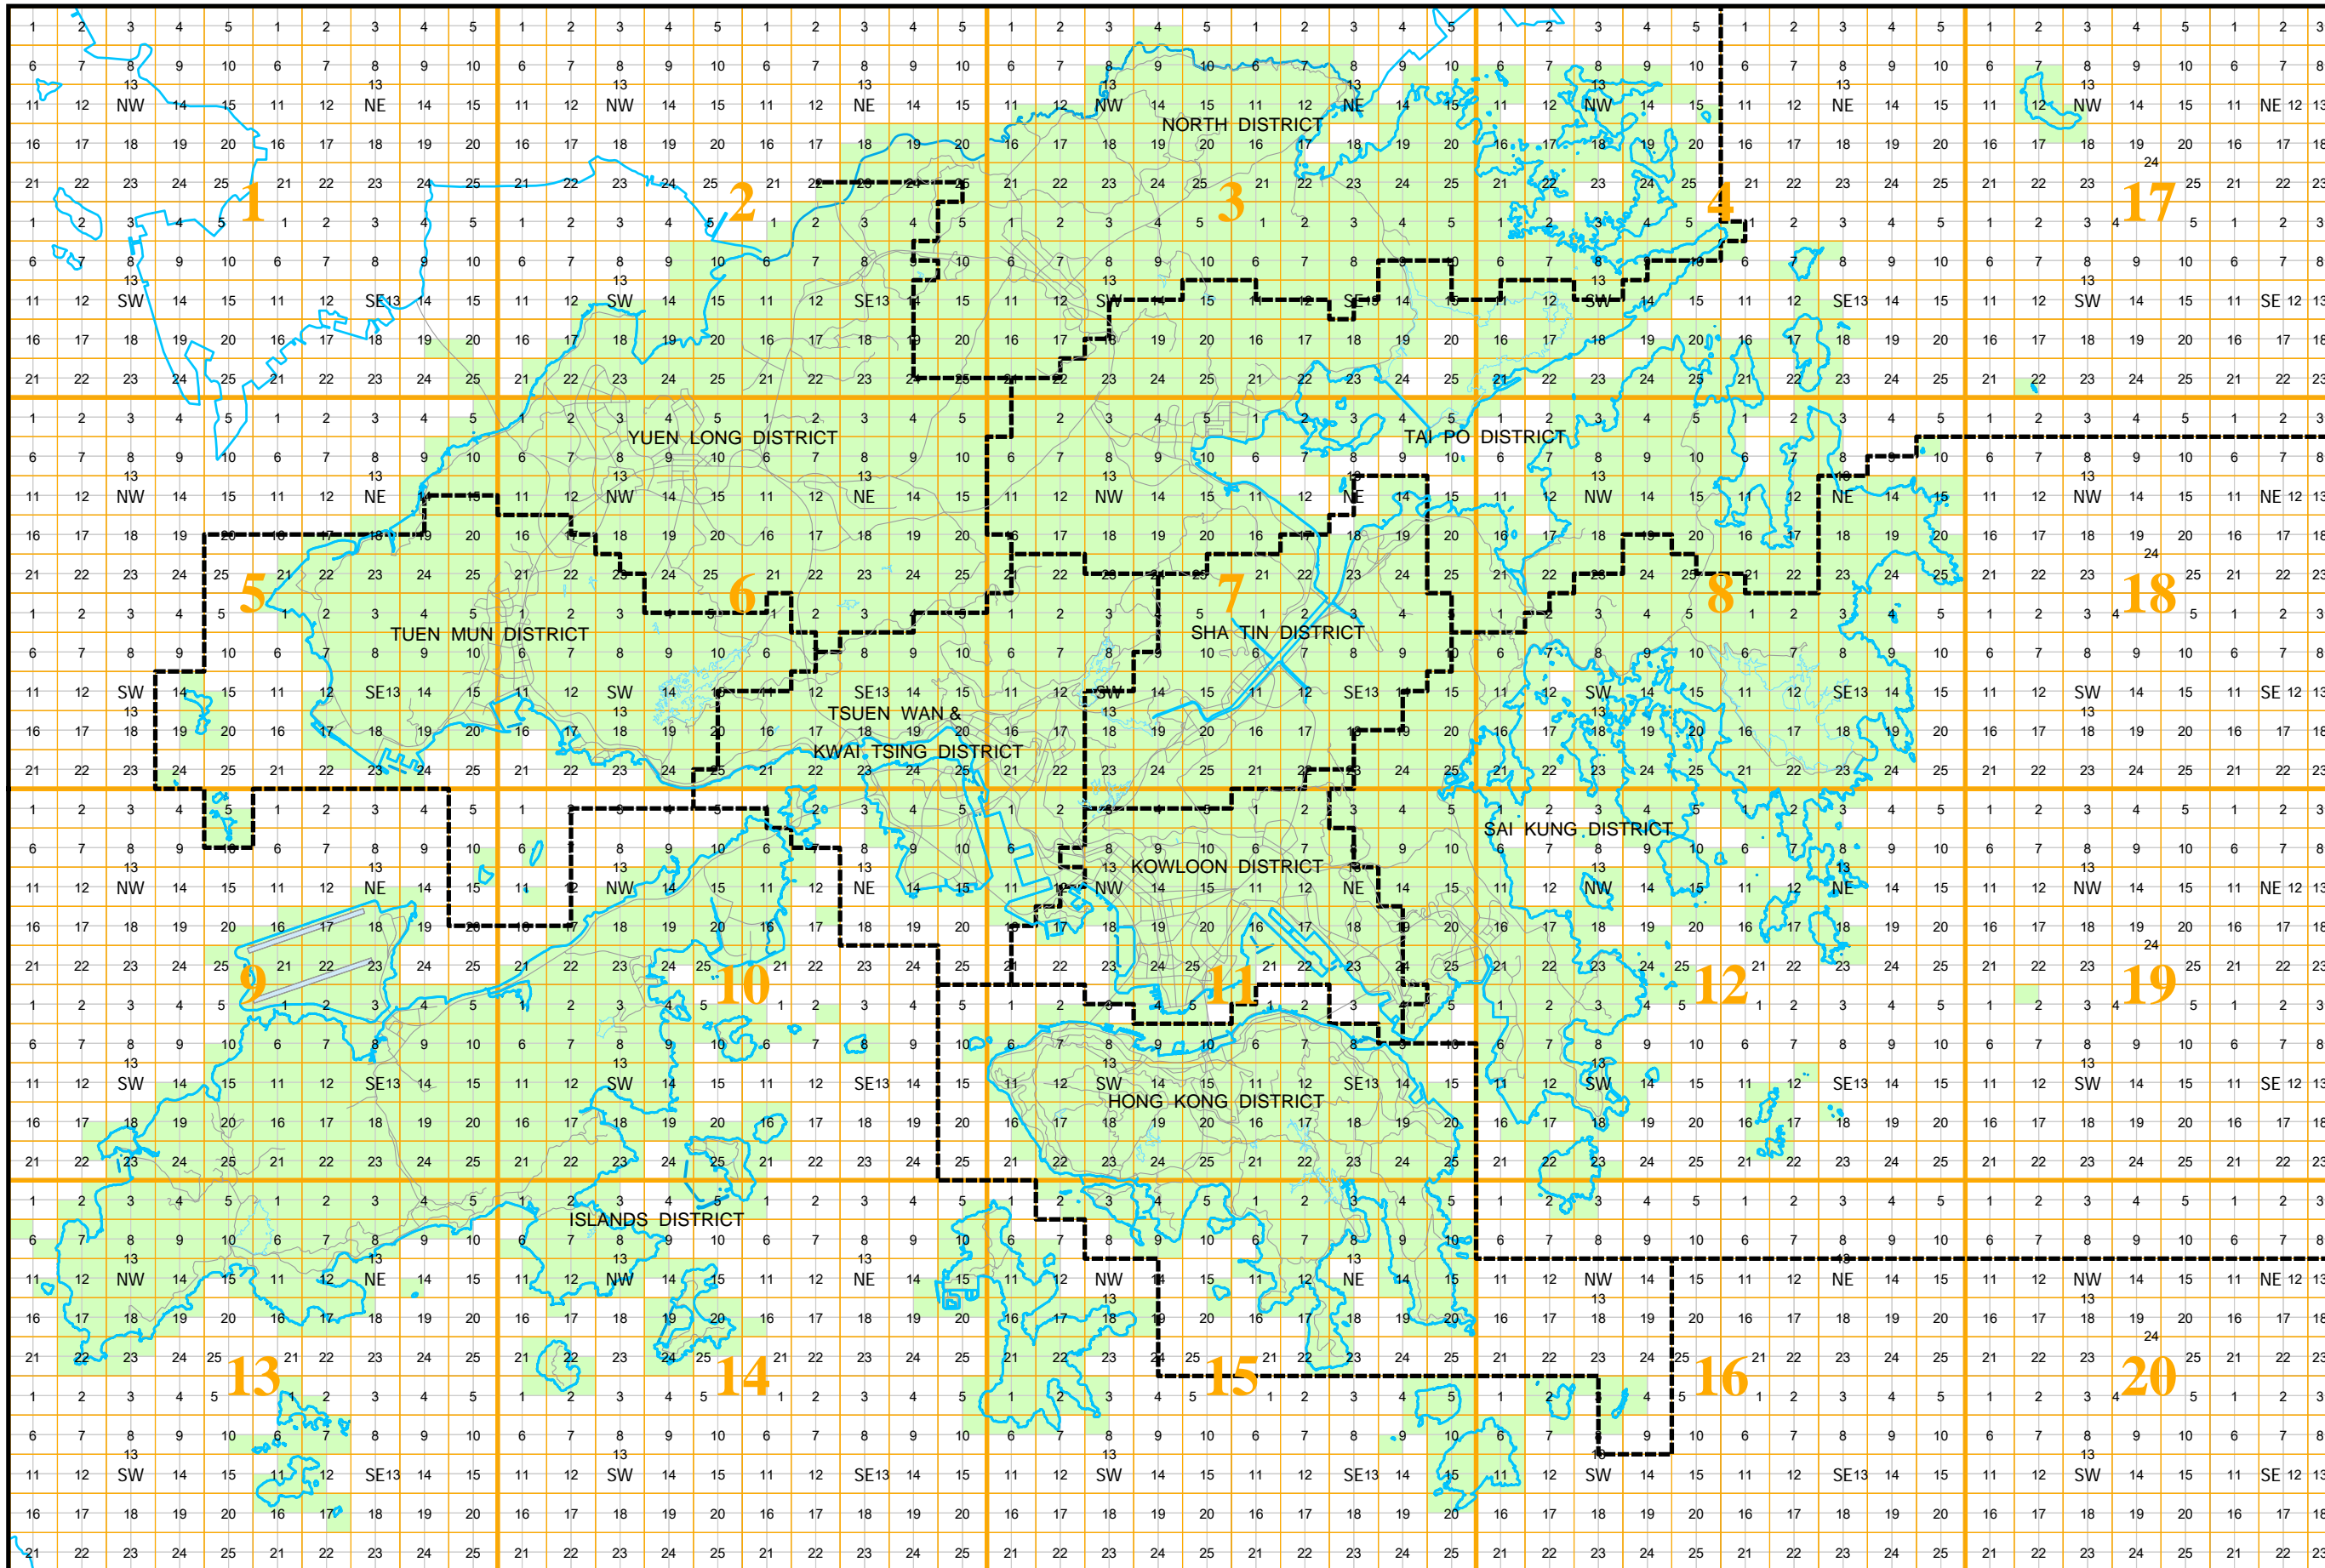

1 : 1 000 DIGITAL TOPOGRAPHIC MAP AVAILABLE IN MAY, 2012

LEGEND

--- District Boundary

 Digital map available for sale [3258 sheets]

District	No. of sht Available
Hong Kong	253
Islands	649
Kowloon	129
North	379
Sai Kung	475
Sha Tin	157
Tuen Mun	233
Tai Po	424
Tsuen Wan & Kwai Tsing	201
Yuen Long	358

TOTAL 3258

Plan No.: BMS/200.complete

Survey and Mapping Office
Lands Department