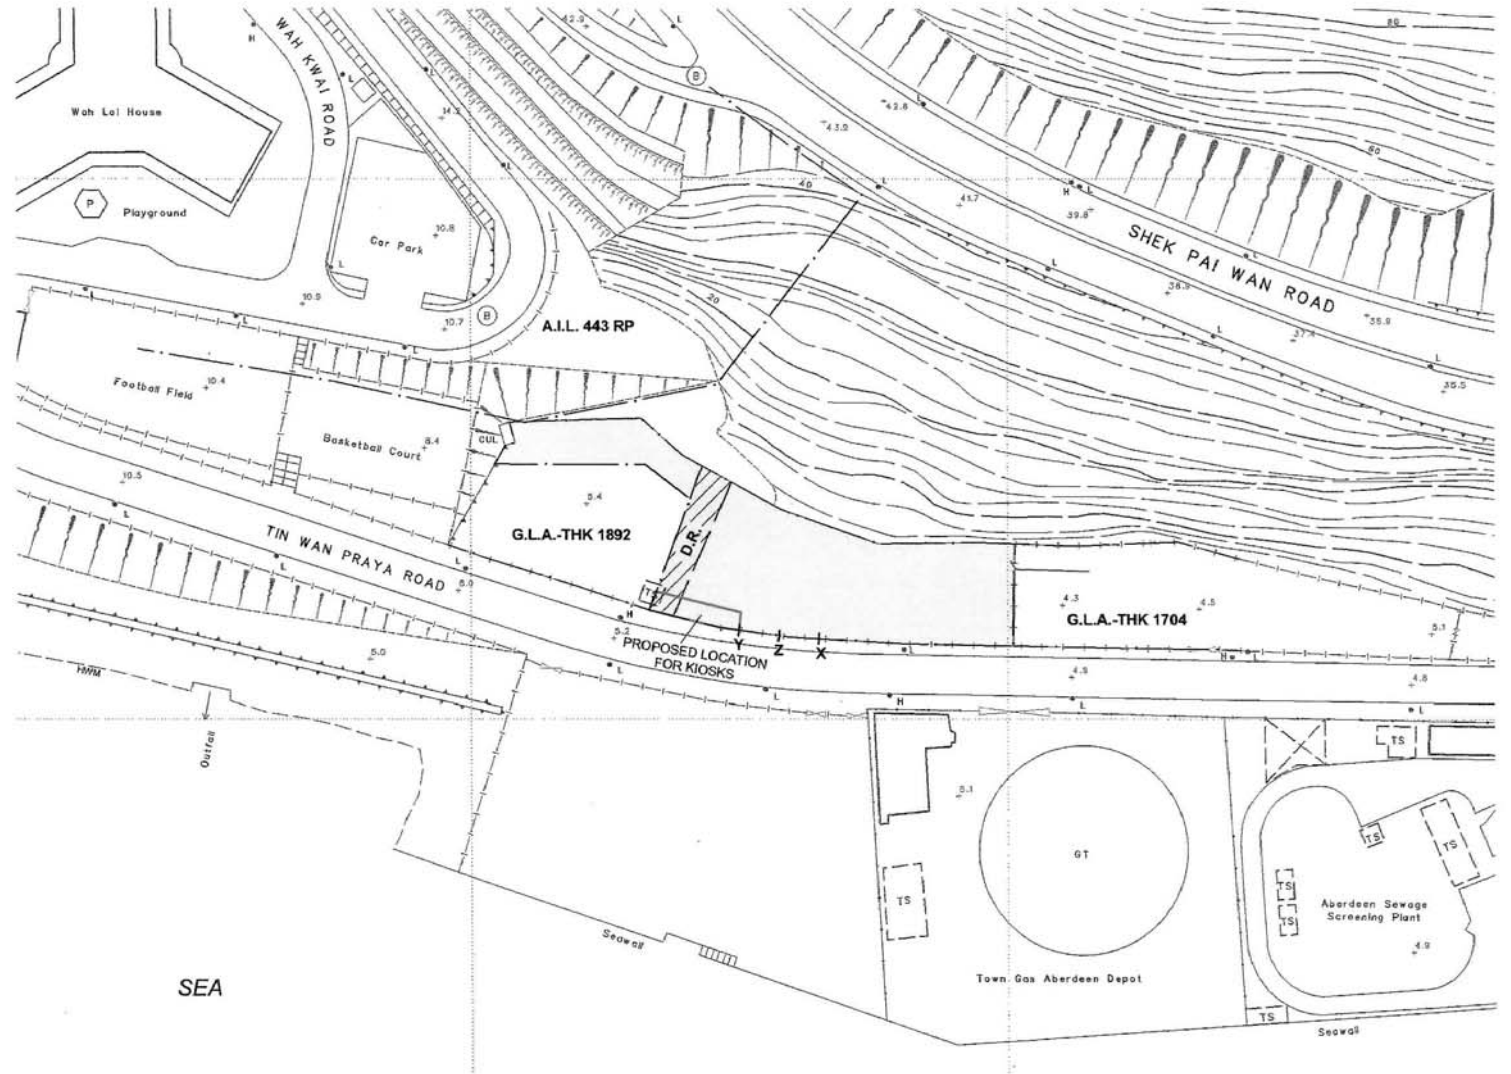

LOCATION

SCALE 1:20000

COLOURED PINK AND PINK HATCHED BLACK AREA 1 660 SQUARE METRES (ABOUT)

SCALE 1:1 000

DRAFT

FOR IDENTIFICATION PURPOSES ONLY

District Lands Office, Hong Kong West and South Lands Department

Plan Prepared by District Survey Office, Hong Kong

© Copyright reserved - Hong Kong SAR Government

Short Term Tenancy No. SHX-1295

File No.

Survey Sheet No. 11-SW-22D

Layout Plan No.

Reference Plan. No.

PLAN No. HKM6611a