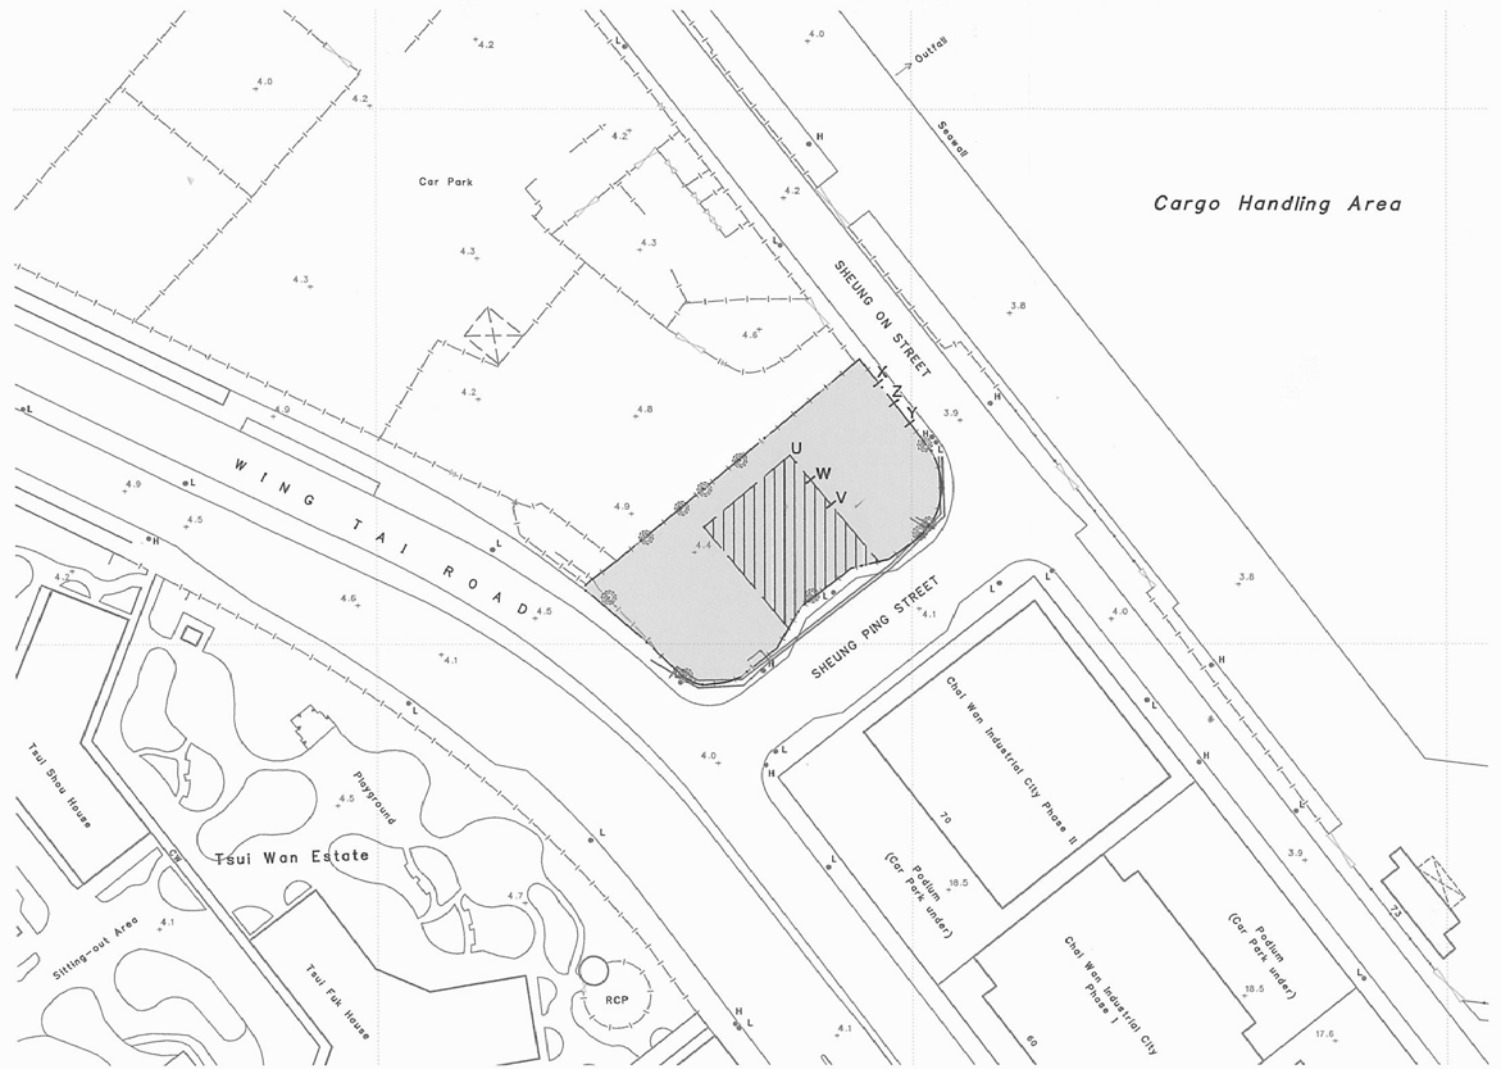

LOCATION

SCALE 1:20000

COLOURED PINK AND PINK HATCHED BLACK AREA 1 950 SQUARE METRES (ABOUT)

SCALE 1:1 000

DRAFT

FOR IDENTIFICATION PURPOSES ONLY

District Lands Office, Hong Kong East Lands Department

Plan Prepared by District Survey Office, Hong Kong

© Copyright reserved - Hong Kong SAR Government

TENANCY AGREEMENT No. EHX-494

File No. DLO/HE L/M EHX-494

Survey Sheet Nos. 11-SE-14D & 19B

Layout Plan No.

Reference Plan No.

PLAN No. HKM9269