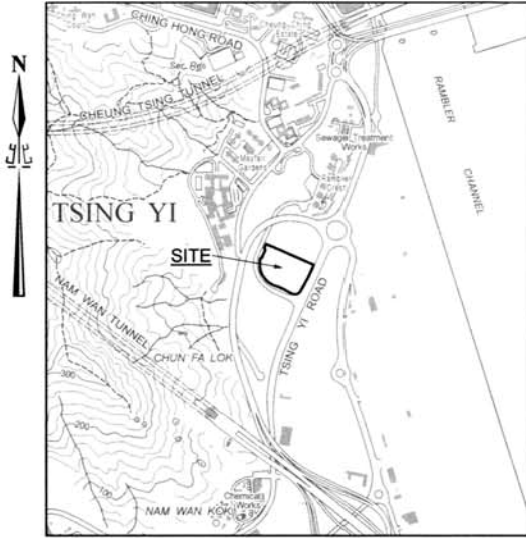

LOCATION

SCALE 1:20000

COLOURED PINK AREA 23 000 SQUARE METRES (ABOUT)

SCALE 1:2 000

**DRAFT**

FOR IDENTIFICATION PURPOSES ONLY

 District Lands Office, Tsuen Wan and Kwai Tsing  
Lands Department

Plan Prepared by District Survey Office, Tsuen Wan and Kwai Tsing

SHORT TERM TENANCY No. 3792 KWAI TSING

© Copyright reserved - Hong Kong SAR Government.

File No. DLO/TWKT/KT STT3792

Survey Sheet Nos. 10-NE-10A & 10B

Layout Plan No. ---

Reference Plan No. ---

PLAN No. KTM1661-PO