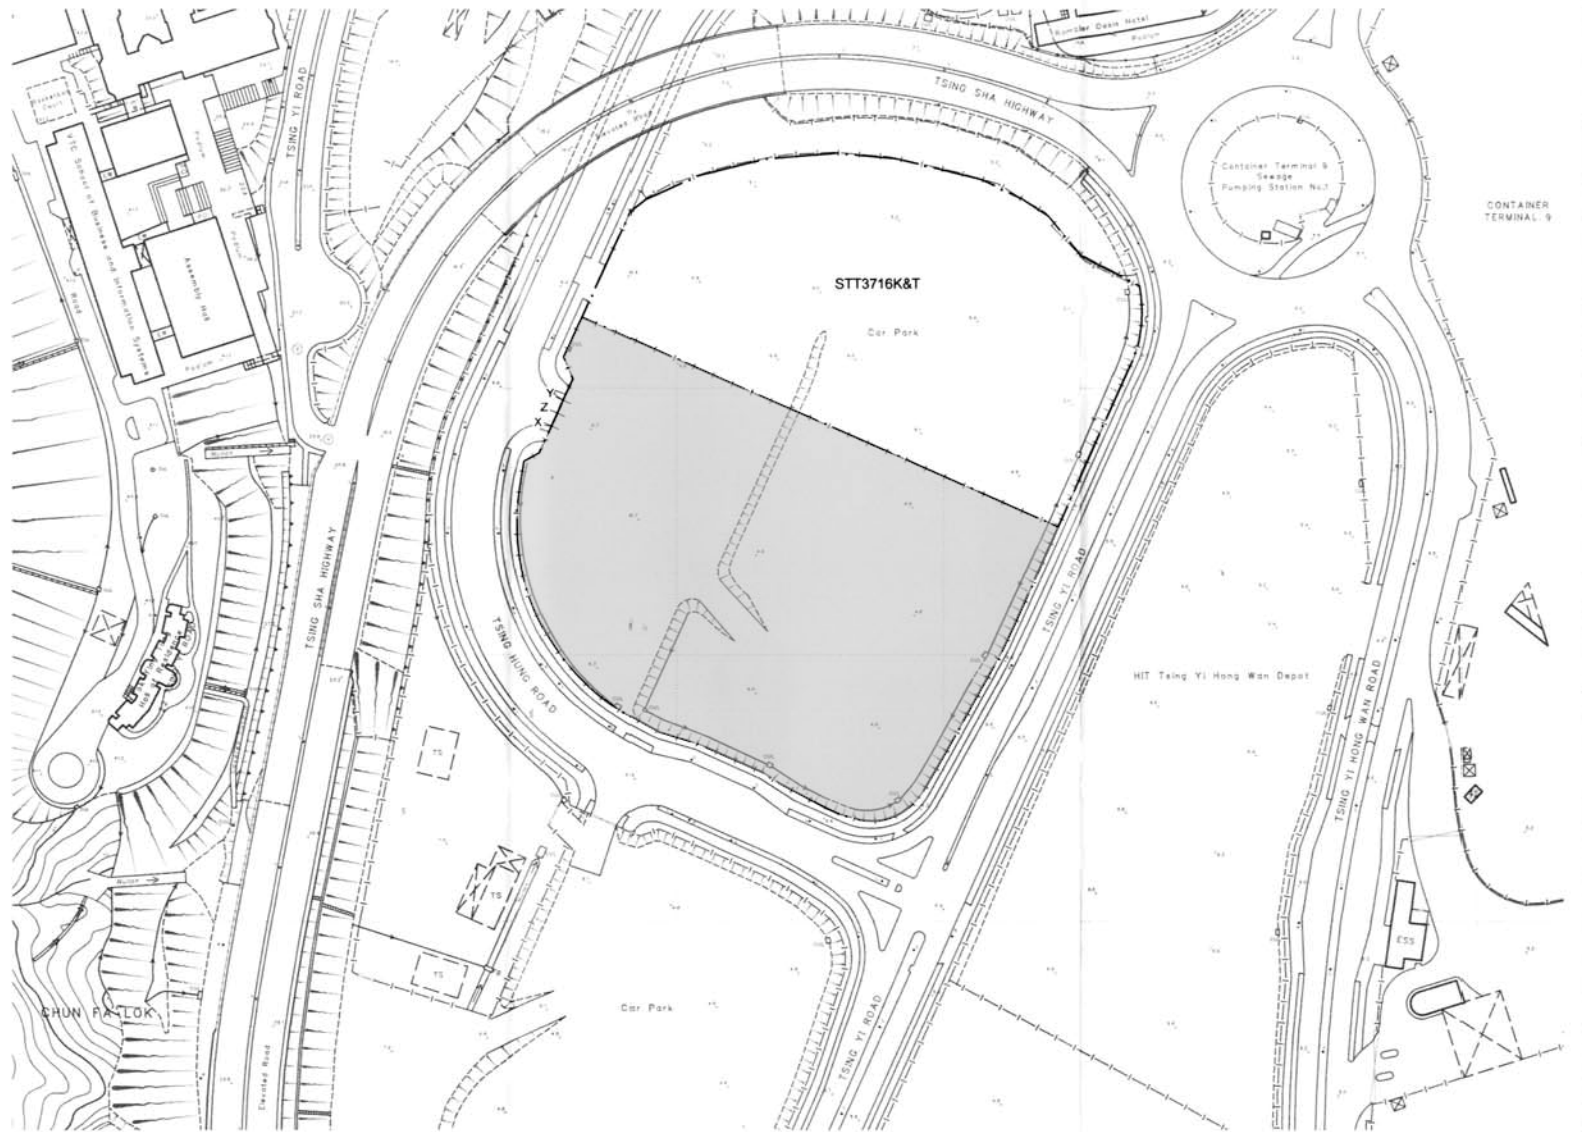

LOCATION

SCALE 1:20000

COLOURED PINK AREA 23 000 SQUARE METRES (ABOUT)

SCALE 1:2 000

**DRAFT**

FOR IDENTIFICATION PURPOSES ONLY

 District Lands Office, Tsuen Wan and Kwai Tsing  
Lands Department

Plan Prepared by District Survey Office, Tsuen Wan and Kwai Tsing

SHORT TERM TENANCY No. 3792 KWAI TSING

© Copyright reserved - Hong Kong SAR Government.

File No. DLO/TWKT/KT STT3792

Survey Sheet Nos. 10-NE-10A & 10B

Layout Plan No. ---

Reference Plan No. ---

PLAN No. KTM1661-PO