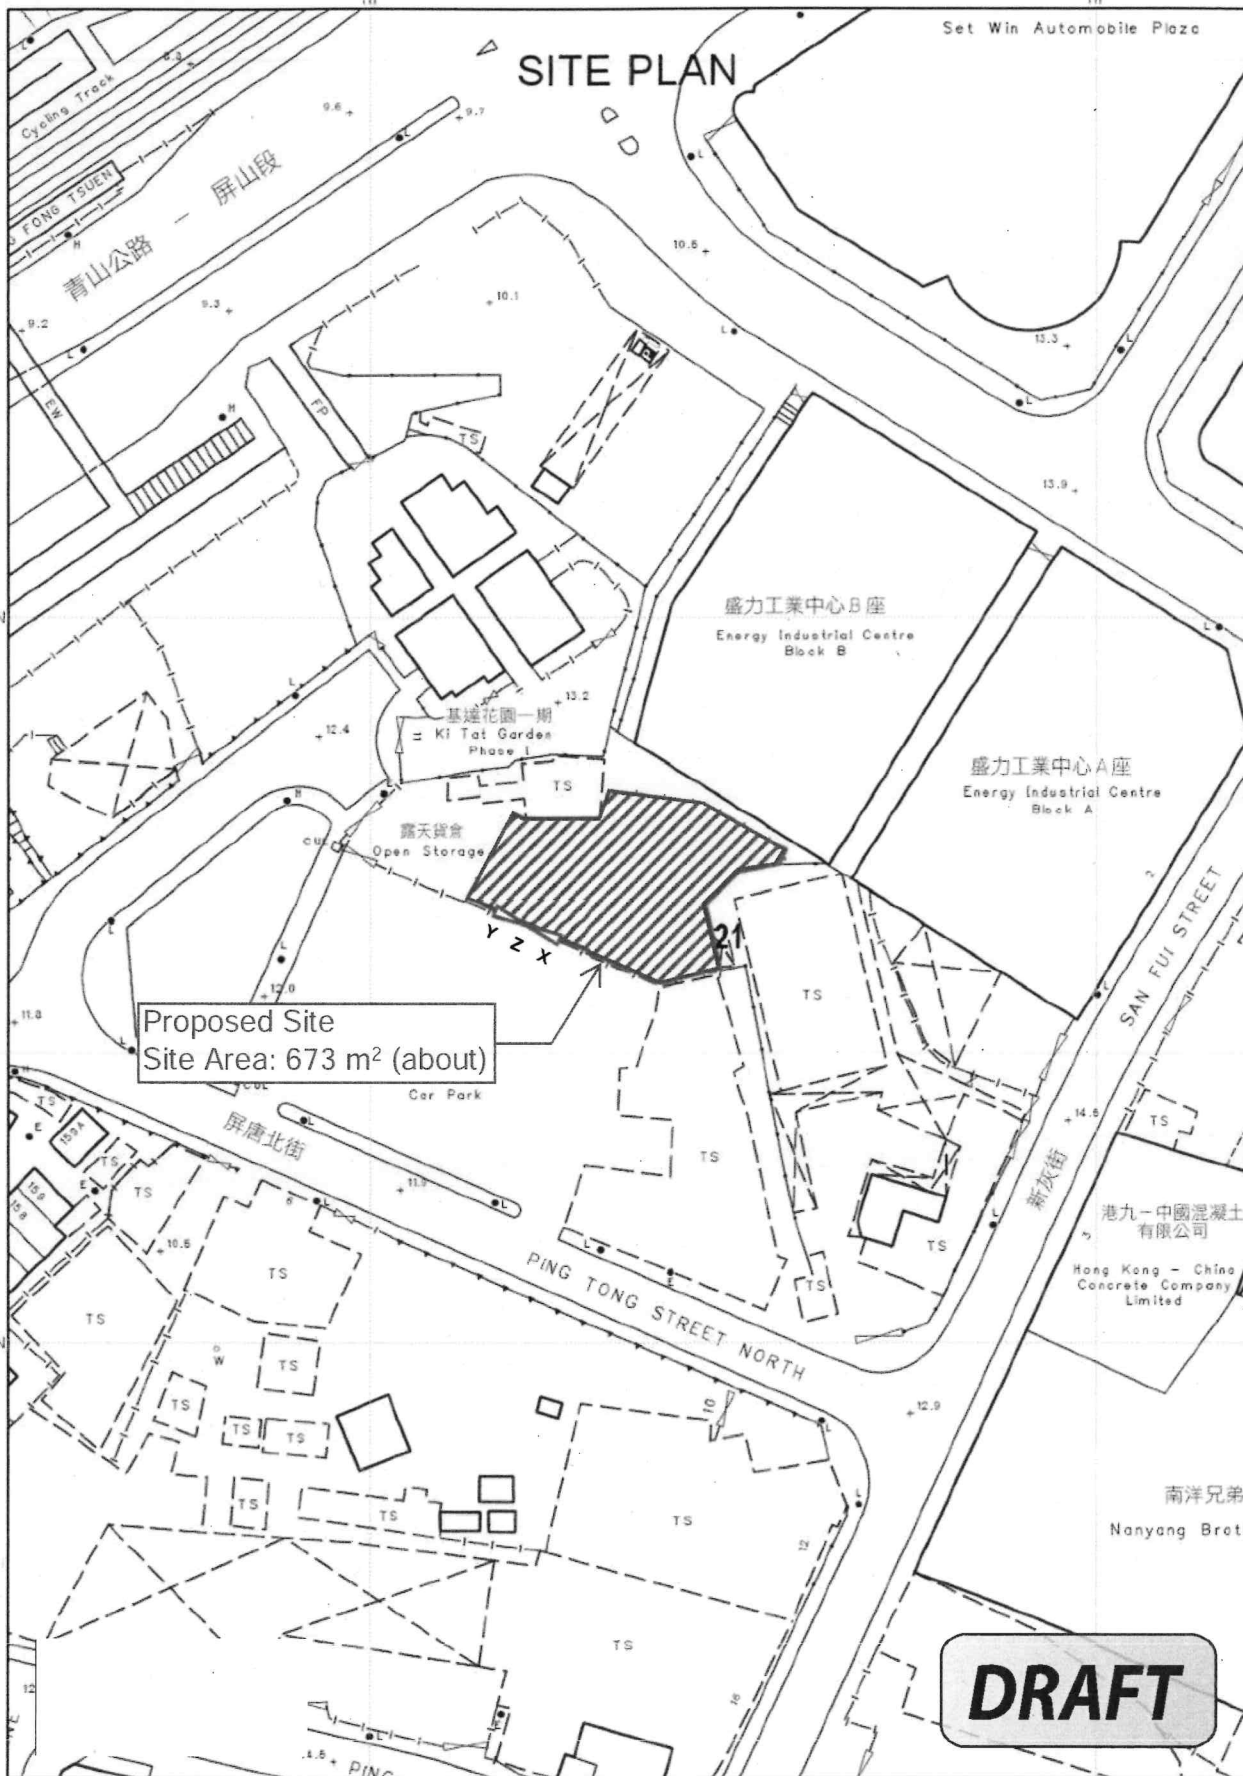

# SITE PLAN

Set Win Automobile Plaza

Proposed Site  
Site Area: 673 m<sup>2</sup> (about)

**DRAFT**