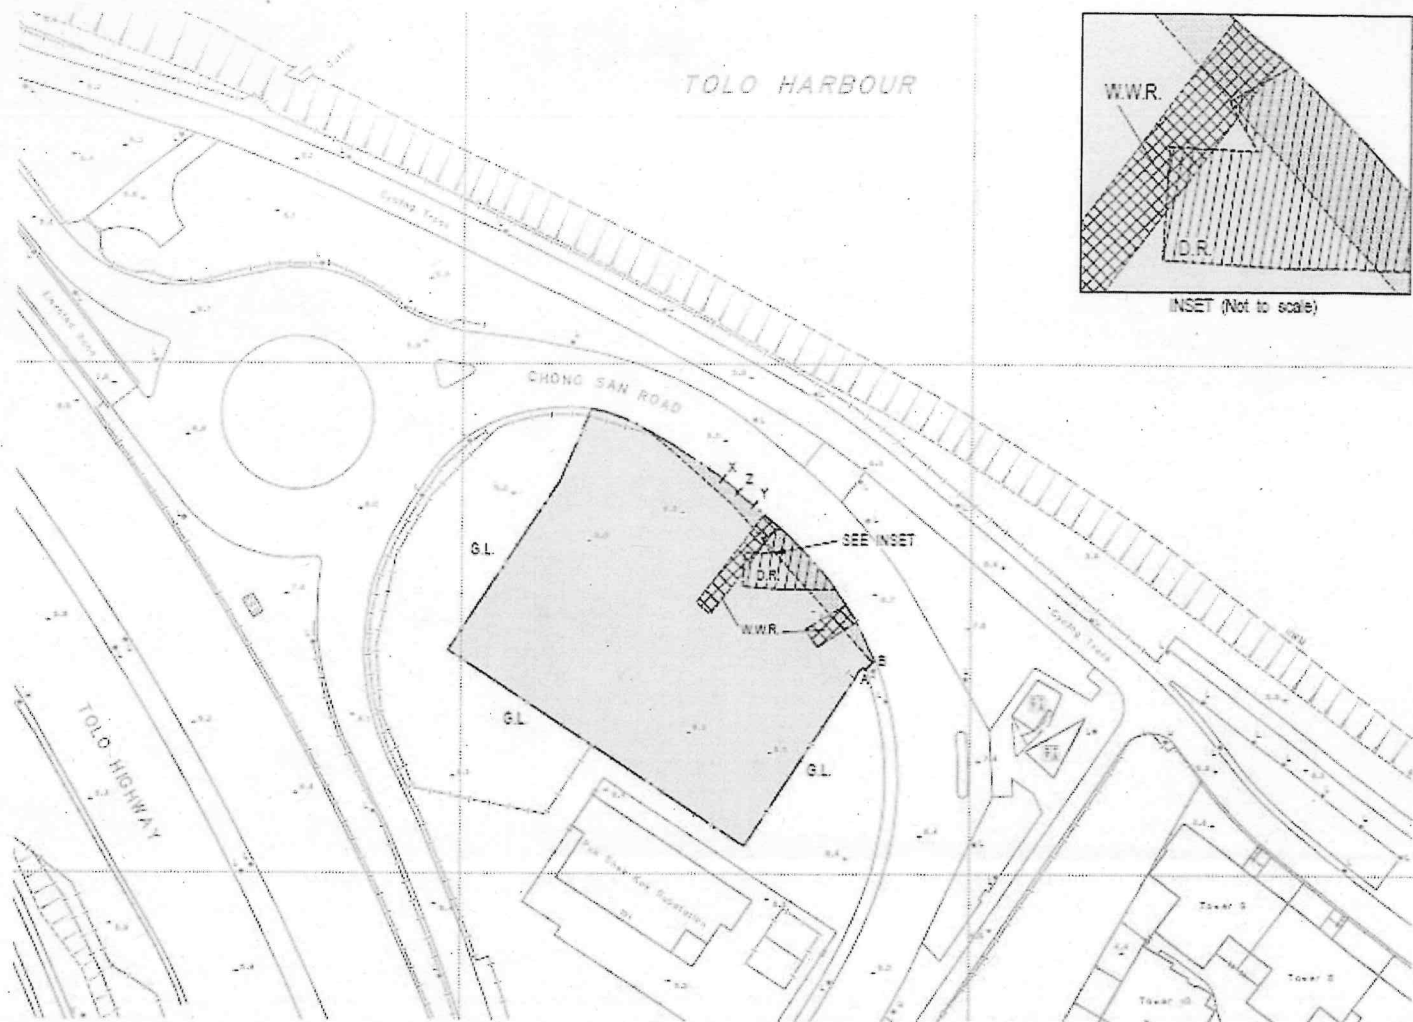

LOCATION

SCALE 1:20 000

TOLO HARBOUR

INSET (Not to scale)

COLOURED PINK, PINK CROSS-HATCHED BLACK, PINK CROSS-HATCHED BLACK HATCHED BLACK,
 PINK CROSS-HATCHED BLACK HATCHED BLACK STIPPLED BLACK, PINK CROSS-HATCHED BLACK STIPPLED BLACK,
 PINK HATCHED BLACK, PINK HATCHED BLACK STIPPLED BLACK AND PINK STIPPLED BLACK AREA 3 870 SQUARE METRES (ABOUT)
 SCALE 1:1 000

DRAFT

FOR IDENTIFICATION PURPOSES ONLY

District Lands Office, Tai Po
 Lands Department

Plan Prepared by District Survey Office, Tai Po

© Copyright reserved - Hong Kong SAR Government

SHORT TERM TENANCY No. STTP0107
 TAI PO, NEW TERRITORIES

File No. DLO/TP 1/TAT/69
 Survey Sheet No. 7-NE-11D
 Layout Plan No.
 Reference Plan No.
 PLAN No. TPM6982c